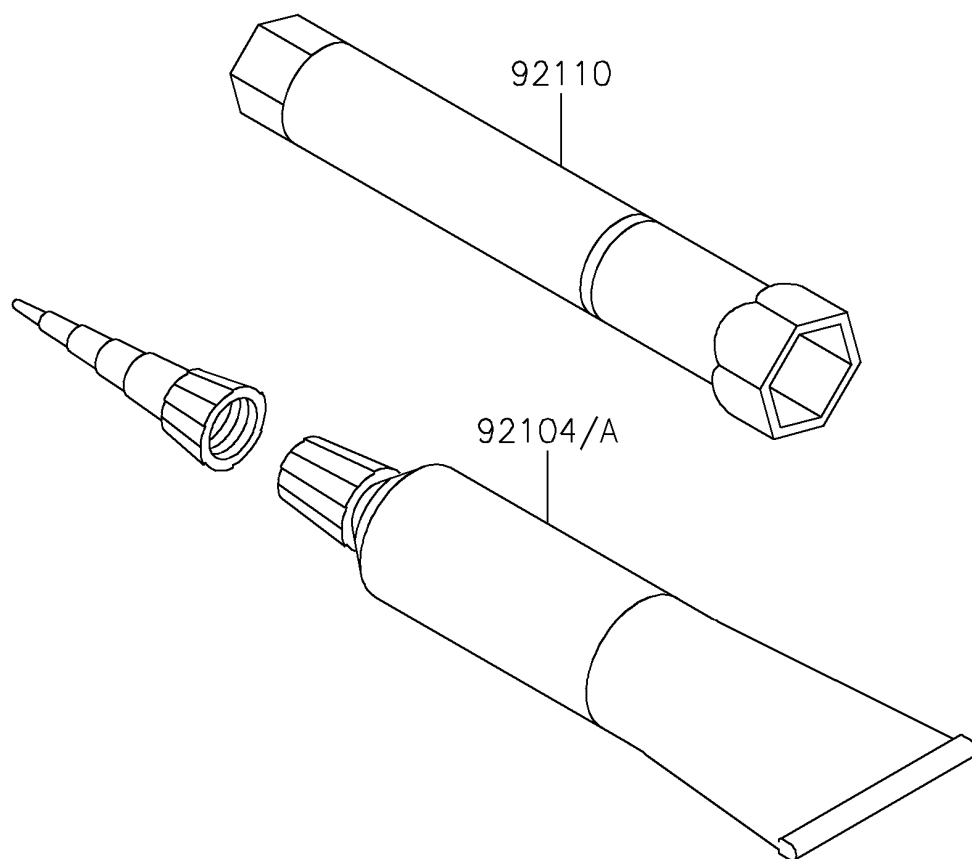

2017 KLX® 140G PARTS DIAGRAM

Owner's Tools

F2810

2017 KLX® 140G PARTS LIST

Owner's Tools

ITEM NAME	PART NUMBER	QUANTITY
GASKET-LIQUID,TB1211F,CLEAR (Ref # 92104)	92104-0004	1
GASKET-LIQUID,TB1216B,BLACK (Ref # 92104A)	92104-1064	1
TOOL-WRENCH,BOX,16MM (Ref # 92110)	92110-1206	1