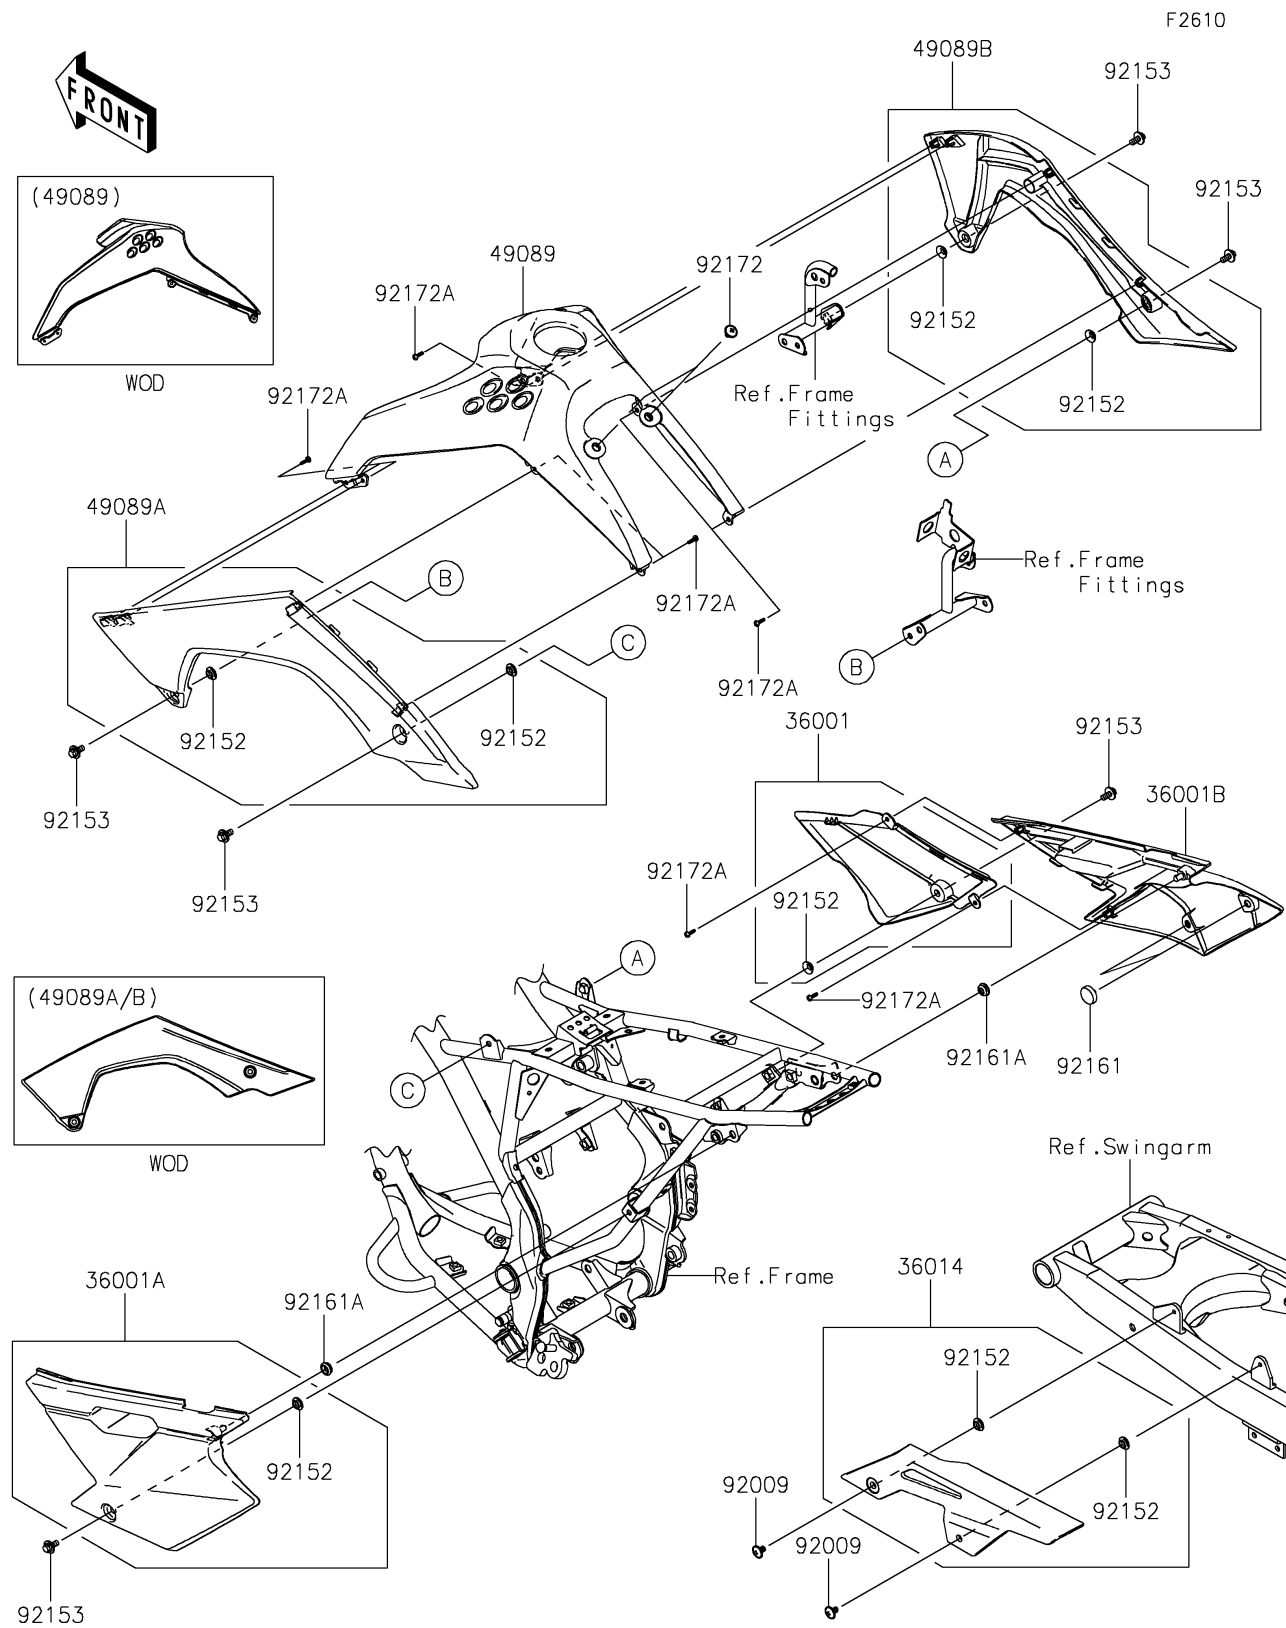

2017 KLX® 140G PARTS DIAGRAM

Side Covers/Chain Cover(CHF/CJF)

2017 KLX® 140G PARTS LIST

Side Covers/Chain Cover(CHF/CJF)

ITEM NAME	PART NUMBER	QUANTITY
COVER-SIDE,FR,RH,B.WHITE (Ref # 36001)	36001-0125-266	1
COVER-SIDE,RR,LH,B.WHITE (Ref # 36001A)	36001-0154-266	1
COVER-SIDE,RR,RH,B.WHITE (Ref # 36001B)	36001-0156-266	1
CASE-CHAIN (Ref # 36014)	36014-0044	1
SHROUD-ENGINE,UPP,L.GREEN (Ref # 49089)	49089-0052-290	1
SHROUD-ENGINE,LH,EBONY (Ref # 49089A)	49089-0053-6C	1
SHROUD-ENGINE,RH,EBONY (Ref # 49089B)	49089-0054-6C	1
SCREW,6X10 (Ref # 92009)	92009-1729	1
COLLAR,8.8X11.2X4 (Ref # 92152)	92152-0909	1
BOLT,FLANGED,6X14 (Ref # 92153)	92153-0936	1
DAMPER (Ref # 92161)	92161-0336	1
DAMPER (Ref # 92161A)	92161-0631	1
SCREW,6X10 (Ref # 92172)	92172-0098	1
SCREW,TAPPING,4X12 (Ref # 92172A)	92172-0233	1