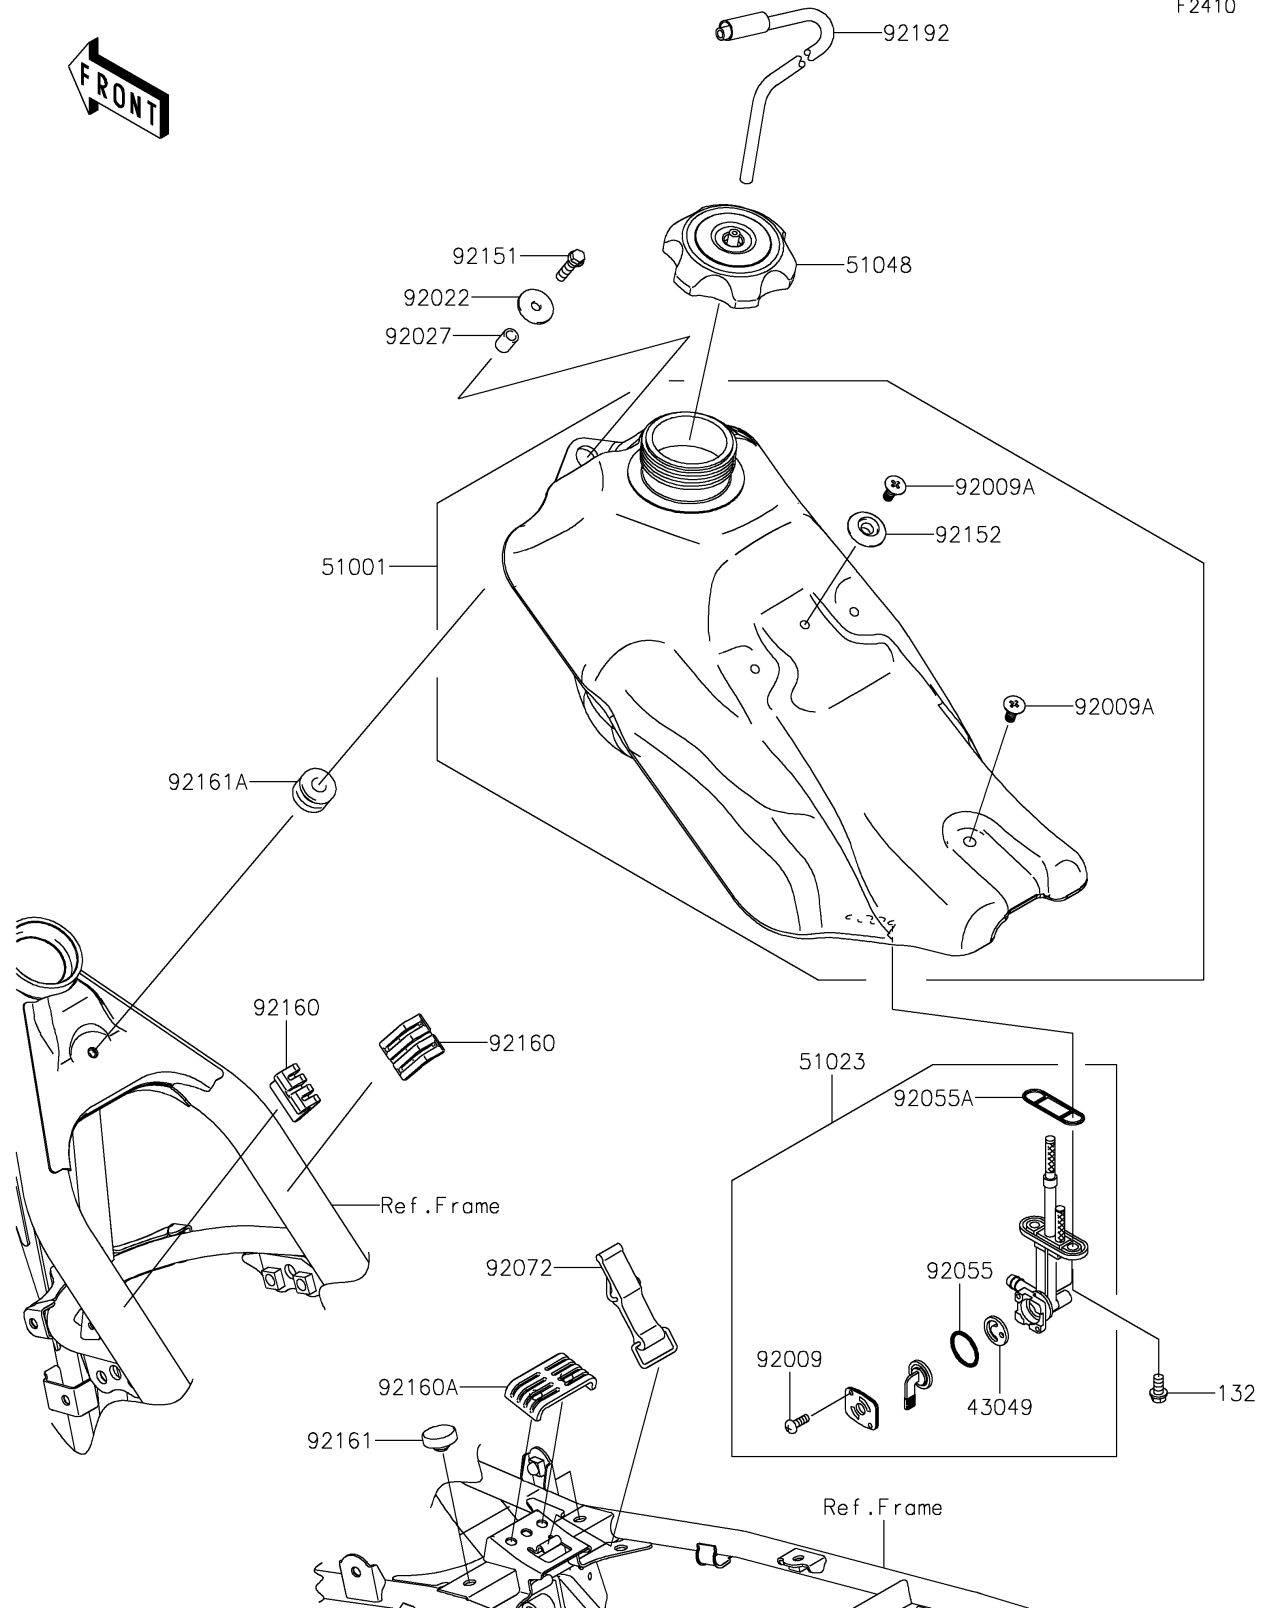

2017 KLX® 140G PARTS DIAGRAM

Fuel Tank

F2410

2017 KLX® 140G PARTS LIST

Fuel Tank

ITEM NAME	PART NUMBER	QUANTITY
BOLT-FLANGED-SMALL,6X12 (Ref # 132)	132BA0612	1
PACKING,VALVE (Ref # 43049)	43049-1102	1
TANK-COMP-FUEL (Ref # 51001)	51001-0847	1
TAP-ASSY,FUEL (Ref # 51023)	51023-0030	1
CAP-ASSY-TANK,FUEL (Ref # 51048)	51048-0009	1
SCREW,3X5 (Ref # 92009)	92009-1123	1
SCREW,6MM (Ref # 92009A)	92009-1971	1
WASHER,6.5X24X2 (Ref # 92022)	92022-1690	1
COLLAR,6.8X10X14 (Ref # 92027)	92027-1966	1
RING-O,FUEL TAP LEVER (Ref # 92055)	92055-1111	1
RING-O,FUEL TAP PACKING (Ref # 92055A)	92055-1112	1
BAND,FUEL TANK (Ref # 92072)	92072-0109	1
BOLT,FLANGED-SMALL,6X25 (Ref # 92151)	92151-1930	1
COLLAR (Ref # 92152)	92152-0569	1
DAMPER,FUEL TANK (Ref # 92160)	92160-1328	1
DAMPER,FUEL TANK,RR (Ref # 92160A)	92160-1397	1
DAMPER (Ref # 92161)	92161-0336	1
DAMPER (Ref # 92161A)	92161-1523	1
TUBE (Ref # 92192)	92192-0161	1