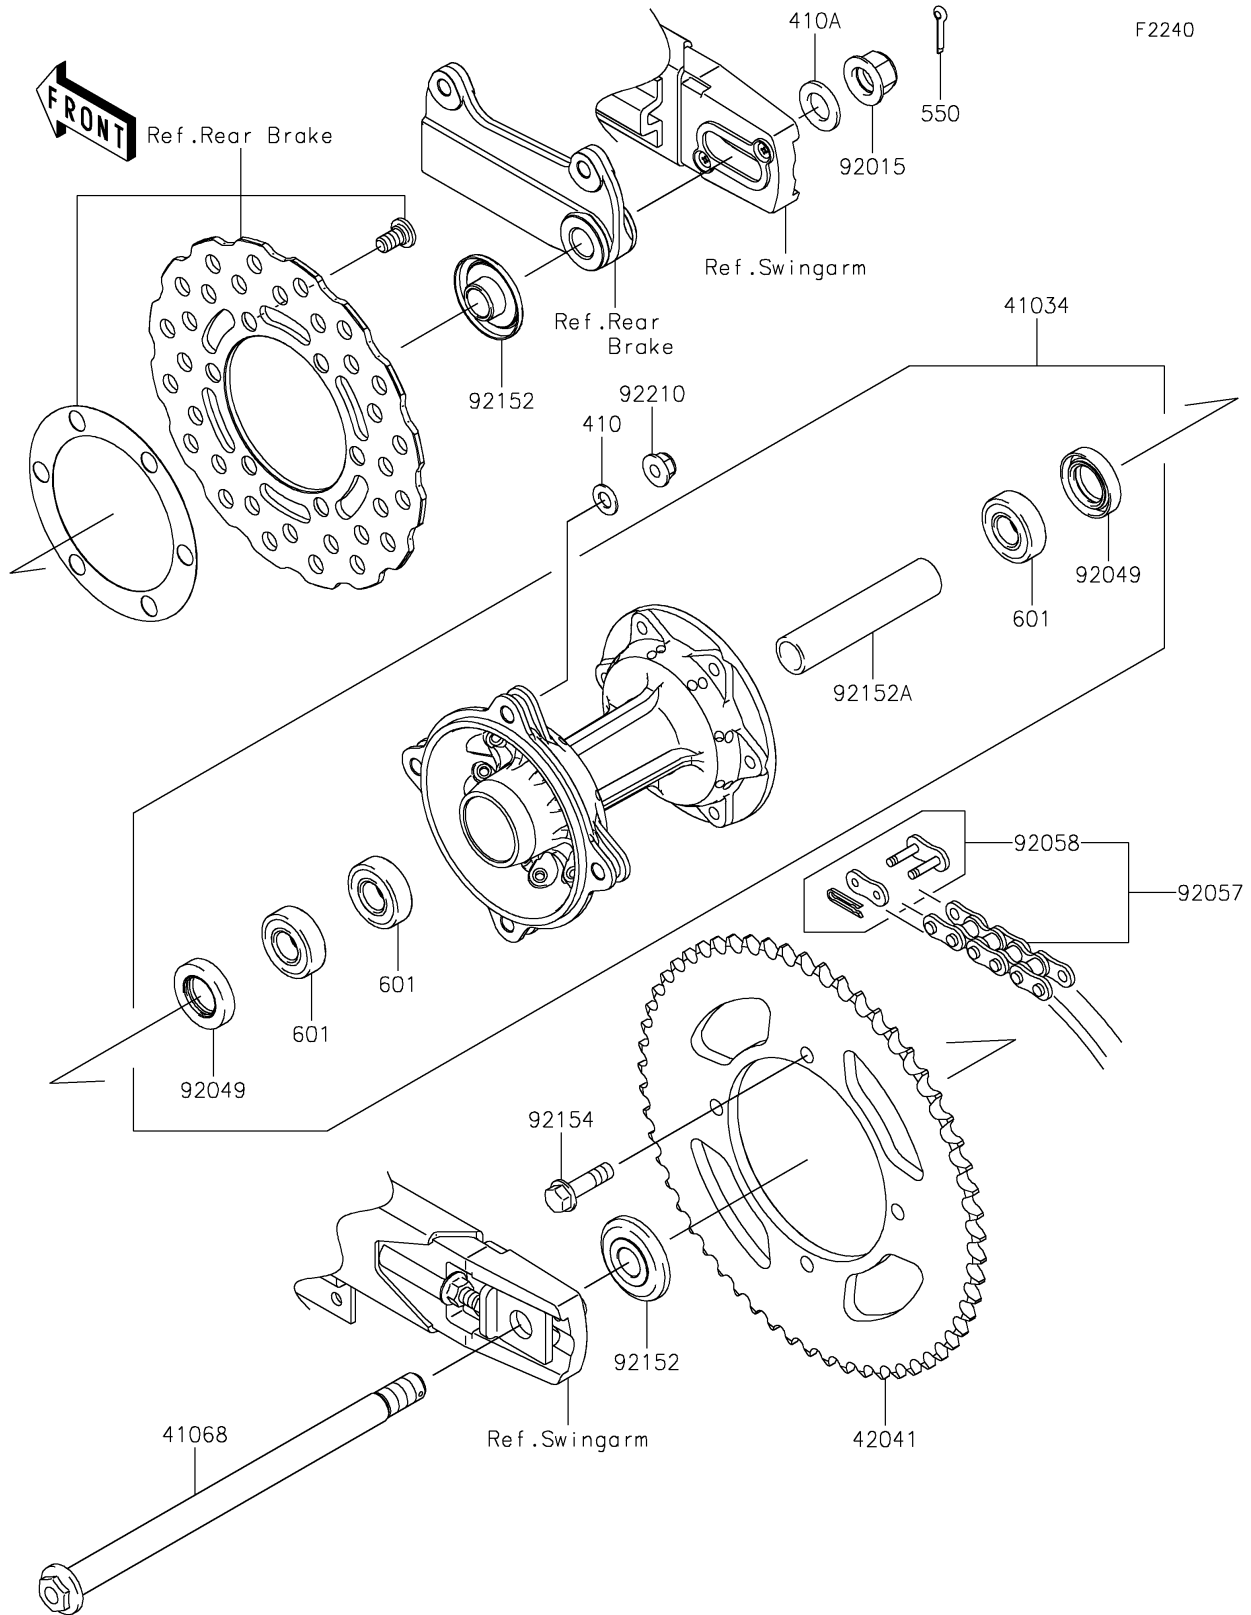

## 2017 KLX® 140G PARTS DIAGRAM

Rear Hub

## 2017 KLX® 140G PARTS LIST

Rear Hub

ITEM NAME	PART NUMBER	QUANTITY
WASHER-PLAIN-SMALL,8MM (Ref # 410)	410AA0800	1
DRUM-ASSY,RR (Ref # 41034)	41034-0574	1
AXLE,RR,238MM (Ref # 41068)	41068-0085	1
WASHER-PLAIN-SMALL,14MM (Ref # 410A)	410AA1400	1
SPROCKET-HUB,57T (Ref # 42041)	42041-0156	1
PIN-COTTER,2.5X20 (Ref # 550)	550AA2520	1
BEARING-BALL (Ref # 601)	601B6202UU	1
NUT,FLANGED,14MM (Ref # 92015)	92015-1401	1
SEAL-OIL (Ref # 92049)	92049-0114	1
CHAIN,DRIVE,DID428HDS3X134L (Ref # 92057)	92057-0684	1
JOINT-CHAIN,DRIVE (Ref # 92058)	92058-0016	1
COLLAR,RR AXLE,L=12.5 (Ref # 92152)	92152-0651	1
COLLAR,RR BRAKE DRUM,L=95 (Ref # 92152A)	92152-1090	1
BOLT,FLANGED,8X30 (Ref # 92154)	92154-0424	1
NUT,FLANGED,LOCK,8MM (Ref # 92210)	92210-0159	1