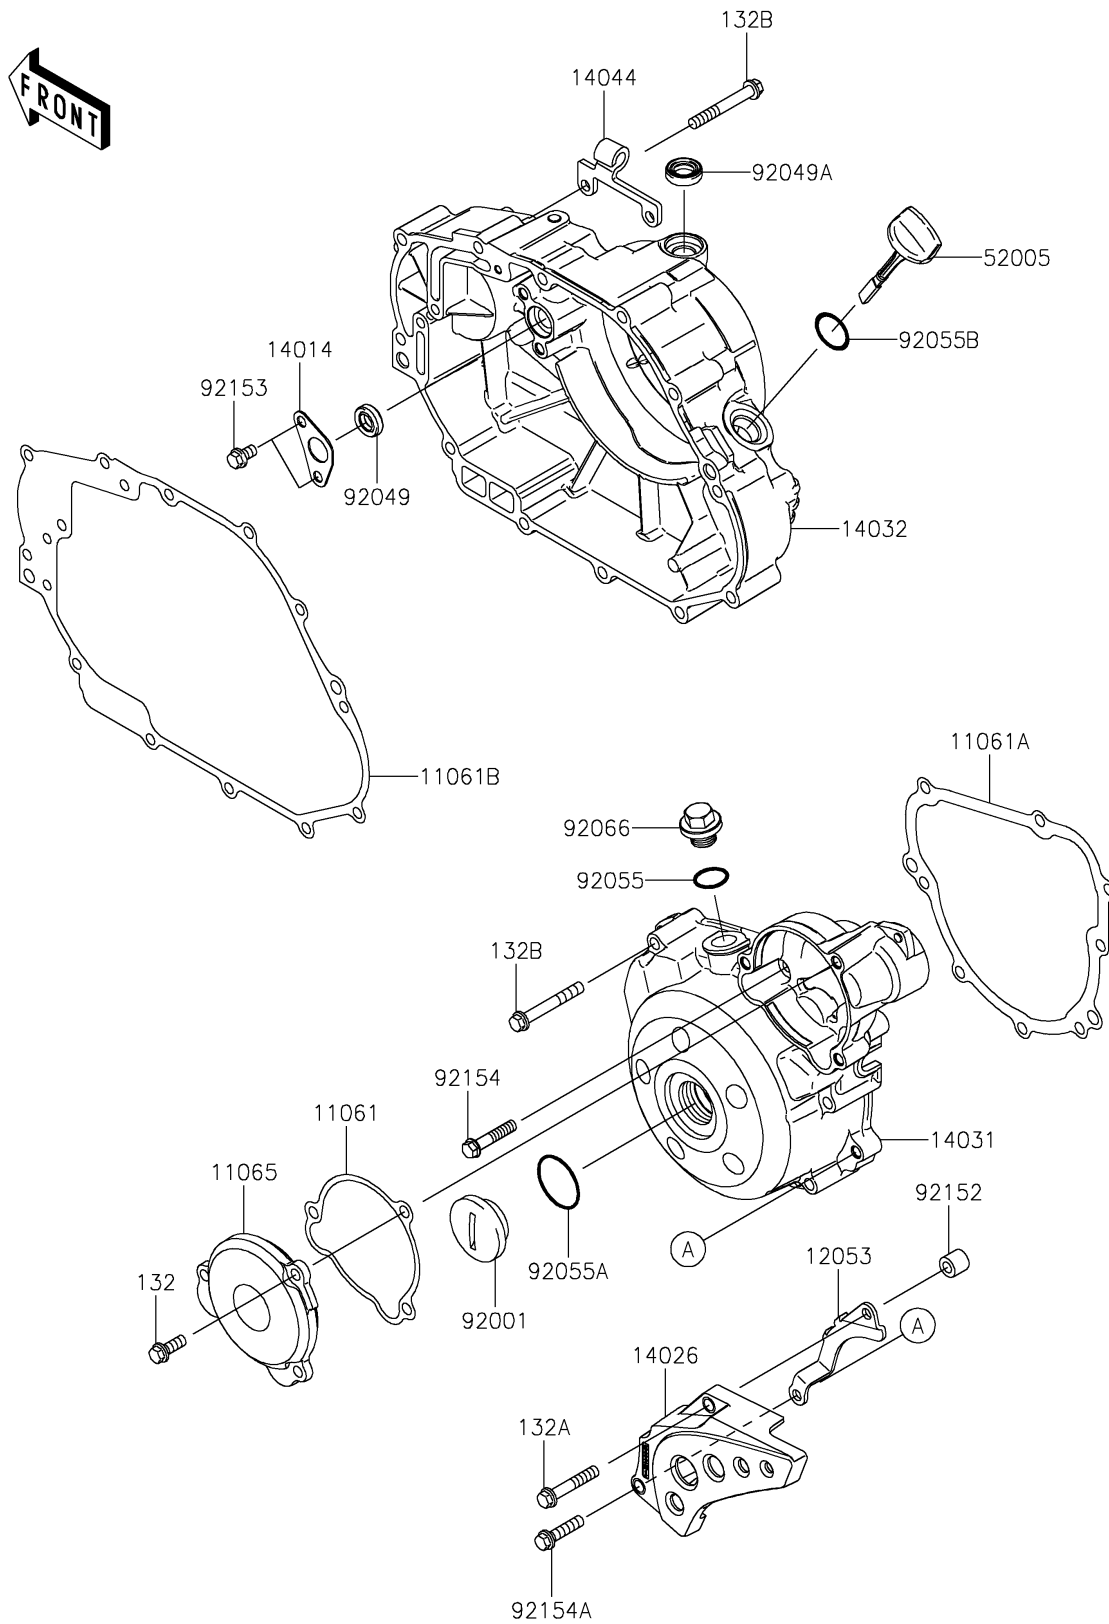

2017 KLX® 140G PARTS DIAGRAM

Engine Cover(s)

E1431

2017 KLX® 140G PARTS LIST

Engine Cover(s)

ITEM NAME	PART NUMBER	QUANTITY
GASKET (Ref # 11061)	11061-0300	1
GASKET,GENERATOR COVER (Ref # 11061A)	11061-0820	1
GASKET,CLUTCH COVER (Ref # 11061B)	11061-1315	1
CAP (Ref # 11065)	11065-0209	1
GUIDE-CHAIN (Ref # 12053)	12053-0134	1
BOLT-FLANGED-SMALL,6X16 (Ref # 132)	132BA0616	1
BOLT-FLANGED-SMALL,6X35 (Ref # 132A)	132BA0635	1
BOLT-FLANGED-SMALL,6X45 (Ref # 132B)	132BA0645	1
PLATE-POSITION (Ref # 14014)	14014-1153	1
COVER-CHAIN (Ref # 14026)	14026-0084	1
COVER-GENERATOR (Ref # 14031)	14031-0116	1
COVER-CLUTCH (Ref # 14032)	14032-0116	1
HOLDER-CABLE (Ref # 14044)	14044-0044	1
GAUGE,OIL LEVEL (Ref # 52005)	52005-0724	1
BOLT,GENERATOR COVER CAP (Ref # 92001)	92001-1827	1
SEAL-OIL,10X18X5 (Ref # 92049)	92049-0104	1
SEAL-OIL,12X20X5.5 (Ref # 92049A)	92049-0142	1
RING-O,14.8X2.4 (Ref # 92055)	92055-0153	1
RING-O,25.7X2.4 (Ref # 92055A)	92055-0154	1
RING-O,20X2 (Ref # 92055B)	92055-0155	1
PLUG,14X10 (Ref # 92066)	92066-1571	1
COLLAR,6.5X12X11 (Ref # 92152)	92152-0692	1
BOLT,6X10 (Ref # 92153)	92153-1140	1
BOLT,FLANGED,6X30 (Ref # 92154)	92154-1080	1
BOLT,FLANGED,6X25 (Ref # 92154A)	92154-2154	1