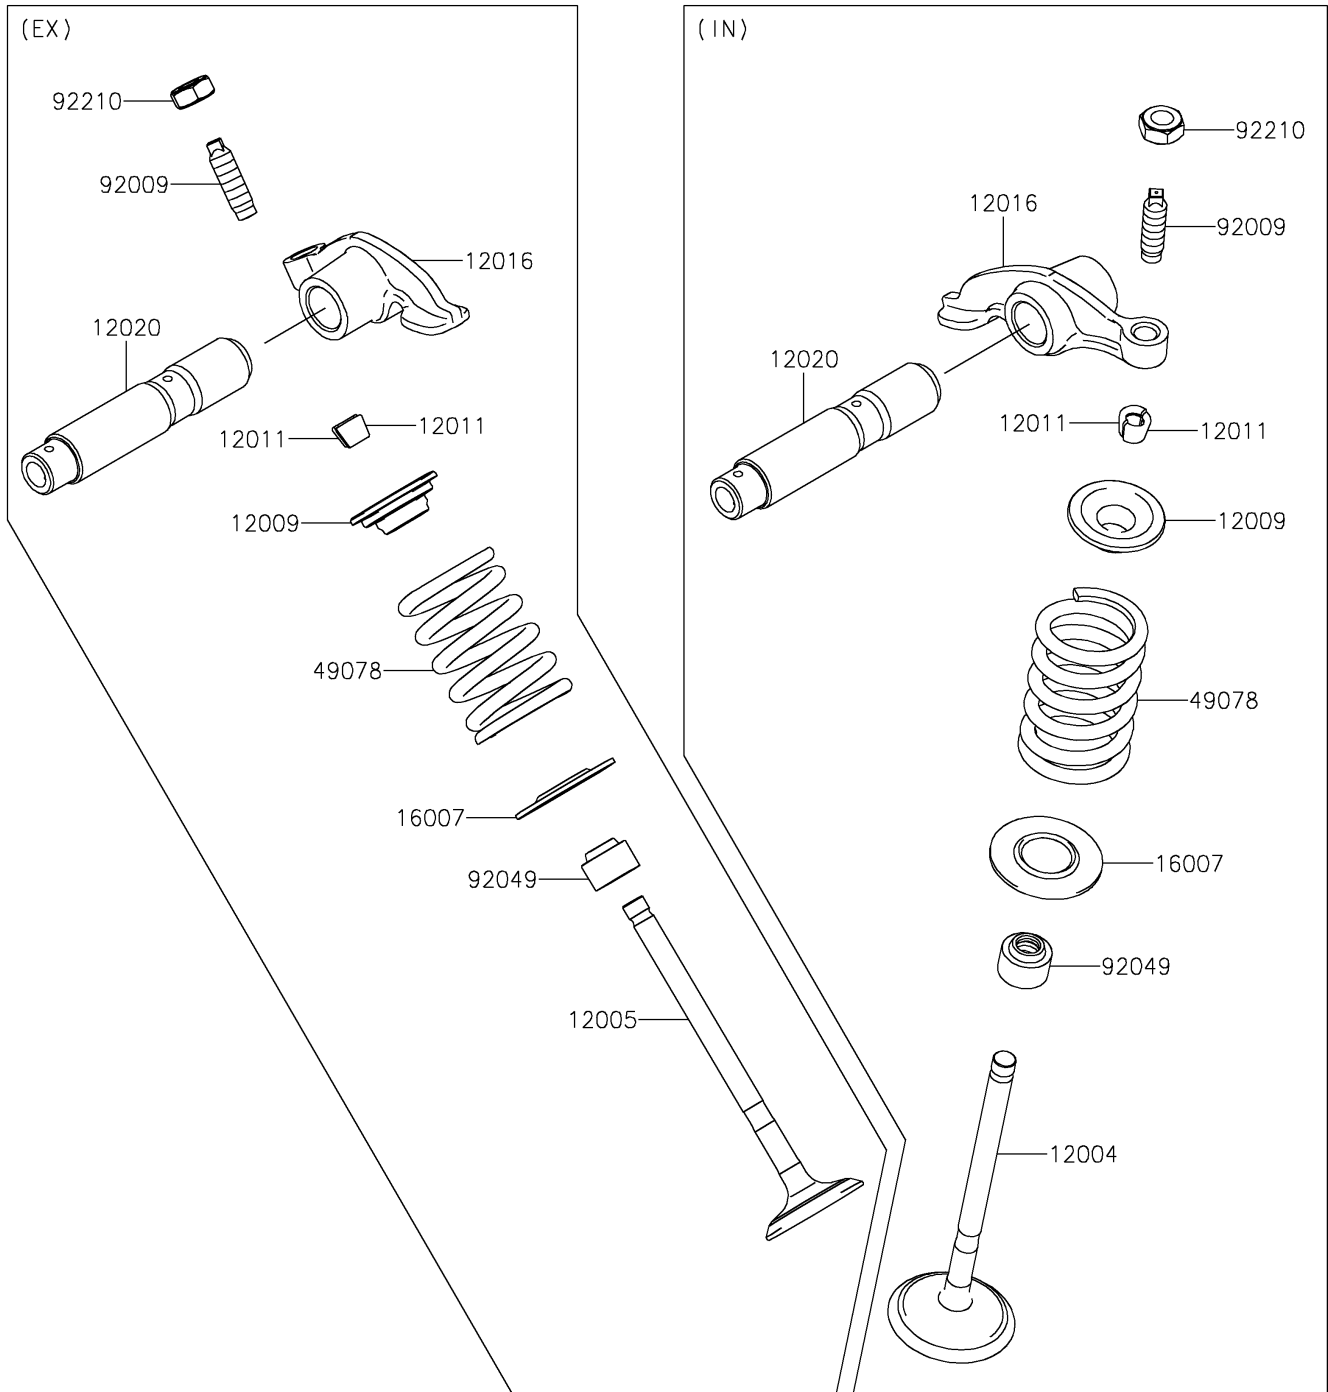

2017 KLX® 140G PARTS DIAGRAM

Valve(s)

E1210

2017 KLX® 140G PARTS LIST

Valve(s)

ITEM NAME	PART NUMBER	QUANTITY
VALVE-INTAKE (Ref # 12004)	12004-0049	1
VALVE-EXHAUST (Ref # 12005)	12005-0725	1
RETAINER-VALVE SPRING (Ref # 12009)	12009-0018	1
COLLET (Ref # 12011)	12011-1051	1
ARM-ROCKER (Ref # 12016)	12016-0725	1
SHAFT-ROCKER (Ref # 12020)	12020-0007	1
SEAT-SPRING (Ref # 16007)	16007-1223	1
SPRING-ENGINE VALVE (Ref # 49078)	49078-0064	1
SCREW,VALVE ADJUST (Ref # 92009)	92009-1109	1
SEAL-OIL (Ref # 92049)	92049-0139	1
NUT,VALVE ADJUST LOCK (Ref # 92210)	92210-1491	1