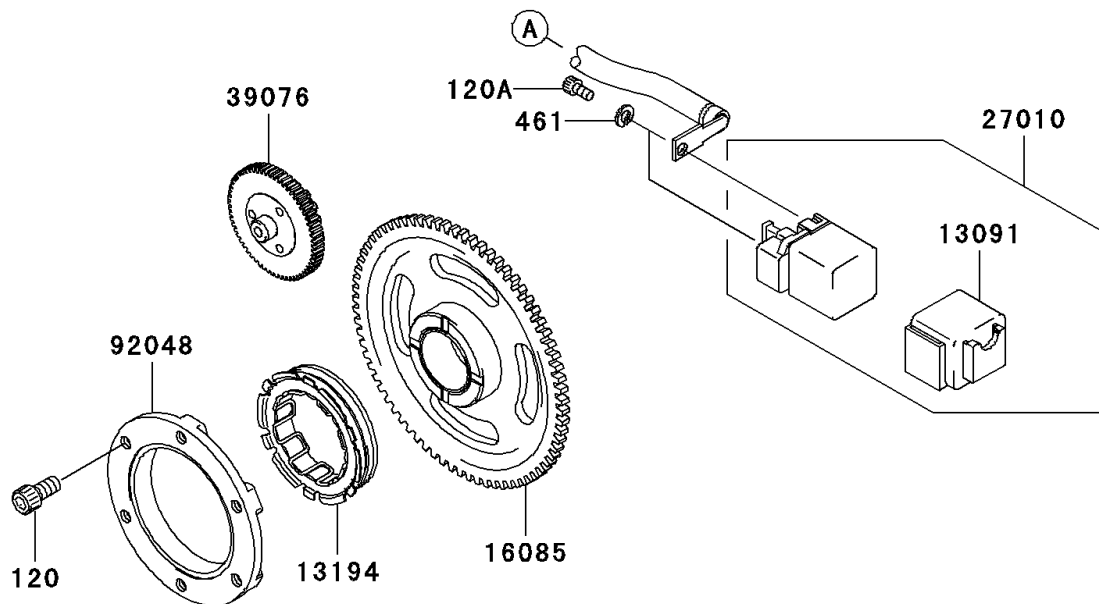

2005 Brute Force® 650 4x4 PARTS DIAGRAM

Starter Motor

E1840

2005 Brute Force® 650 4x4 PARTS LIST

Starter Motor

| ITEM NAME | PART NUMBER | QUANTITY |
|--|-------------|----------|
| BOLT-SOCKET,8X16 (Ref # 120) | 120P0816 | 1 |
| BOLT-SOCKET,5X10 (Ref # 120A) | 120S0510 | 1 |
| BOLT-FLANGED-SMALL,6X30 (Ref # 132) | 132Y0630 | 1 |
| WASHER-SPRING,5MM,BLACK (Ref # 461) | 461K0500 | 1 |
| HOLDER (Ref # 13091) | 13091-1992 | 1 |
| CLUTCH-ONEWAY (Ref # 13194) | 13194-1094 | 1 |
| GEAR,STARTER (Ref # 16085) | 16085-1238 | 1 |
| GROMMET,STARTER TERMINAL (Ref # 21017) | 21017-017 | 1 |
| WASHER,9.1X18X0.2 (Ref # 21025) | 21025-011 | 1 |
| BRUSH,CARBON (Ref # 21039) | 21039-1063 | 1 |
| SPRING-BRUSH (Ref # 21040) | 21040-1057 | 1 |
| STARTER-ELECTRIC (Ref # 21163) | 21163-1320 | 1 |
| WIRE-LEAD (Ref # 26011) | 26011-1814 | 1 |
| SWITCH,MAGNETIC (Ref # 27010) | 27010-1376 | 1 |
| LIMITER,STARTER (Ref # 39076) | 39076-0005 | 1 |
| NUT,STARTER MOTOR (Ref # 92015) | 92015-1476 | 1 |
| WASHER,9.1X18X0.8 (Ref # 92022) | 92022-1132 | 1 |
| WASHER,LOCK,T=2.0 (Ref # 92022A) | 92022-1458 | 1 |
| RACE,ONE WAY CLUTCH (Ref # 92048) | 92048-0002 | 1 |
| RING-O (Ref # 92055) | 92055-1276 | 1 |
| RING-O,4.5X2.0 (Ref # 92055A) | 92055-1370 | 1 |
| RING-O,STARTER MOTOR (Ref # 92055B) | 92055-1381 | 1 |
| BOLT (Ref # 92150) | 92150-1243 | 1 |