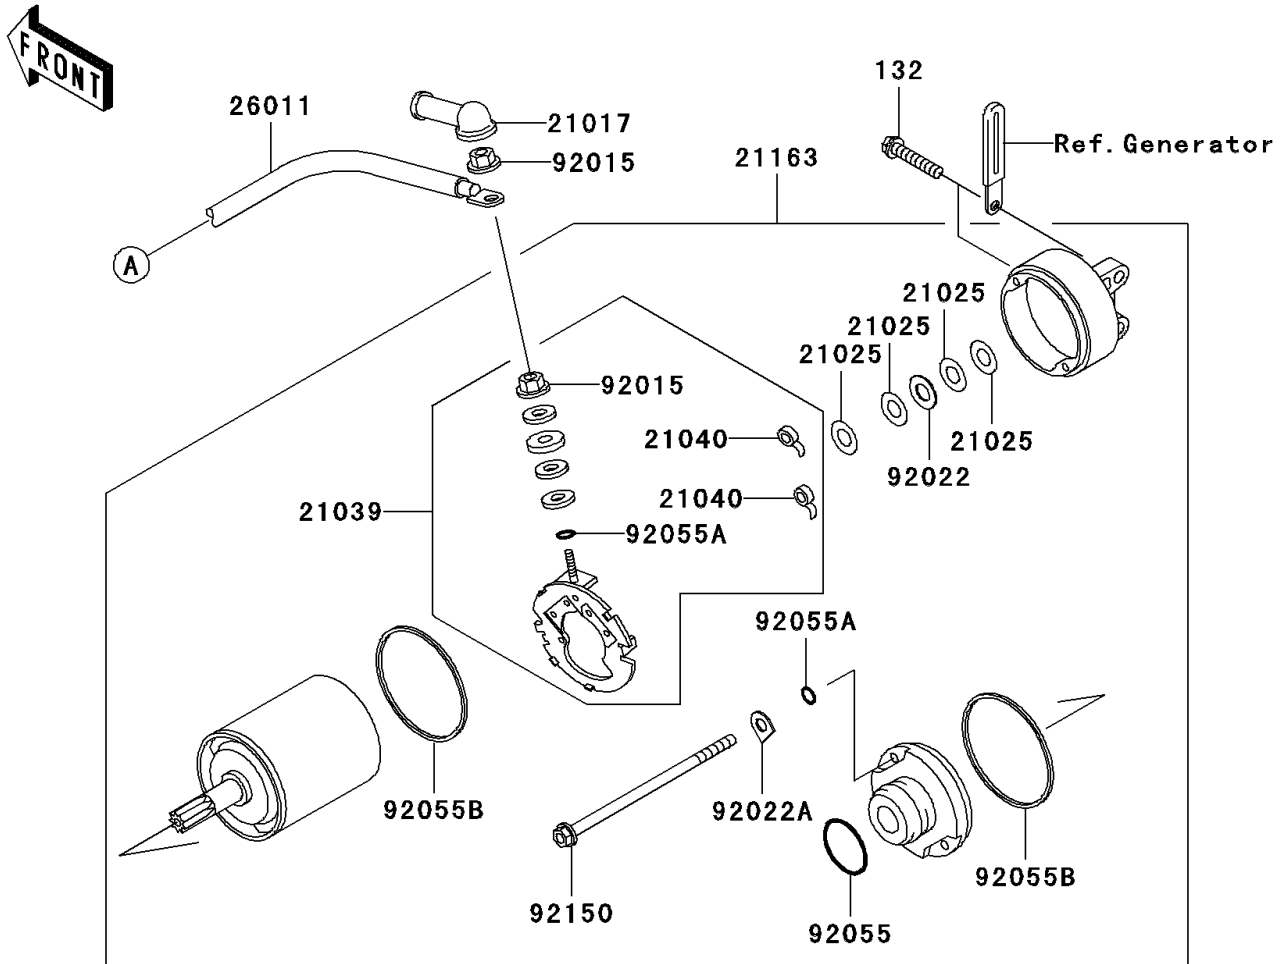

2005 Brute Force® 650 4x4 PARTS DIAGRAM

Starter Motor

E1840

2005 Brute Force® 650 4x4 PARTS LIST

Starter Motor

| ITEM NAME | PART NUMBER | QUANTITY |
|--|-------------|----------|
| BOLT-SOCKET,8X16 (Ref # 120) | 120P0816 | 1 |
| BOLT-SOCKET,5X10 (Ref # 120A) | 120S0510 | 1 |
| BOLT-FLANGED-SMALL,6X30 (Ref # 132) | 132Y0630 | 1 |
| WASHER-SPRING,5MM,BLACK (Ref # 461) | 461K0500 | 1 |
| HOLDER (Ref # 13091) | 13091-1992 | 1 |
| CLUTCH-ONEWAY (Ref # 13194) | 13194-1094 | 1 |
| GEAR,STARTER (Ref # 16085) | 16085-1238 | 1 |
| GROMMET,STARTER TERMINAL (Ref # 21017) | 21017-017 | 1 |
| WASHER,9.1X18X0.2 (Ref # 21025) | 21025-011 | 1 |
| BRUSH,CARBON (Ref # 21039) | 21039-1063 | 1 |
| SPRING-BRUSH (Ref # 21040) | 21040-1057 | 1 |
| STARTER-ELECTRIC (Ref # 21163) | 21163-1320 | 1 |
| WIRE-LEAD (Ref # 26011) | 26011-1814 | 1 |
| SWITCH,MAGNETIC (Ref # 27010) | 27010-1376 | 1 |
| LIMITER,STARTER (Ref # 39076) | 39076-0005 | 1 |
| NUT,STARTER MOTOR (Ref # 92015) | 92015-1476 | 1 |
| WASHER,9.1X18X0.8 (Ref # 92022) | 92022-1132 | 1 |
| WASHER,LOCK,T=2.0 (Ref # 92022A) | 92022-1458 | 1 |
| RACE,ONE WAY CLUTCH (Ref # 92048) | 92048-0002 | 1 |
| RING-O (Ref # 92055) | 92055-1276 | 1 |
| RING-O,4.5X2.0 (Ref # 92055A) | 92055-1370 | 1 |
| RING-O,STARTER MOTOR (Ref # 92055B) | 92055-1381 | 1 |
| BOLT (Ref # 92150) | 92150-1243 | 1 |