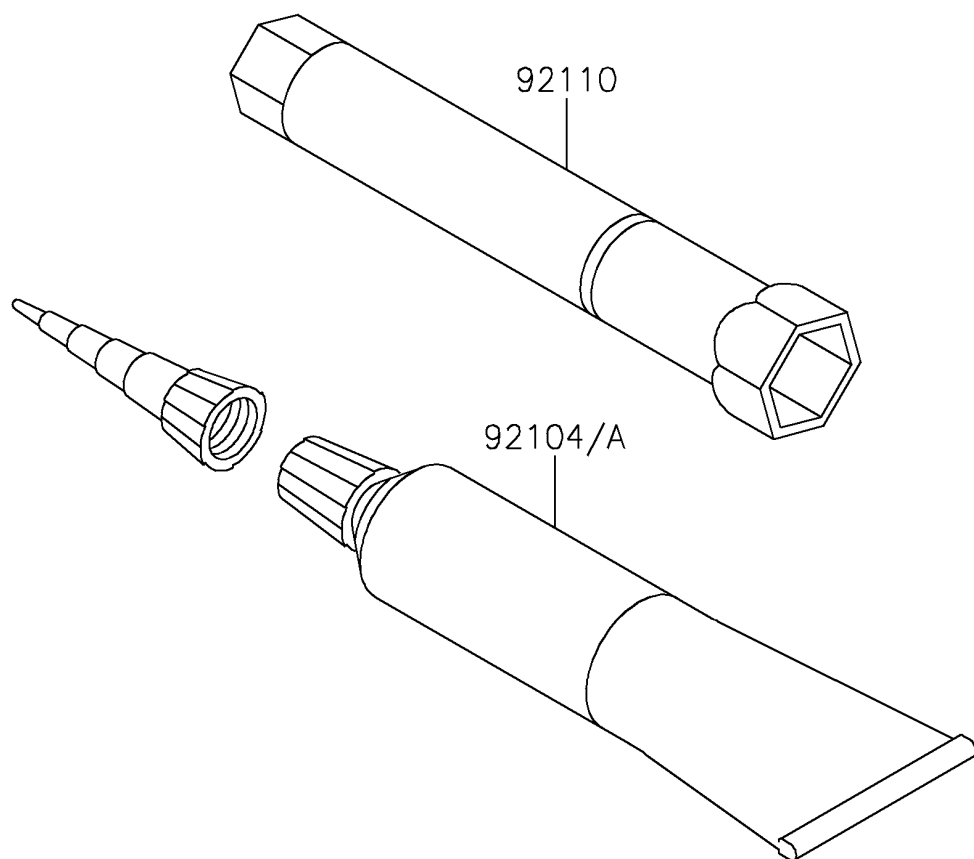

## 2017 KLX®140 PARTS DIAGRAM

Owner's Tools

F2810

## 2017 KLX®140 PARTS LIST

Owner's Tools

ITEM NAME	PART NUMBER	QUANTITY
GASKET-LIQUID,TB1211F,CLEAR (Ref # 92104)	92104-0004	1
GASKET-LIQUID,TB1216B,BLACK (Ref # 92104A)	92104-1064	1
TOOL-WRENCH,BOX,16MM (Ref # 92110)	92110-1206	1