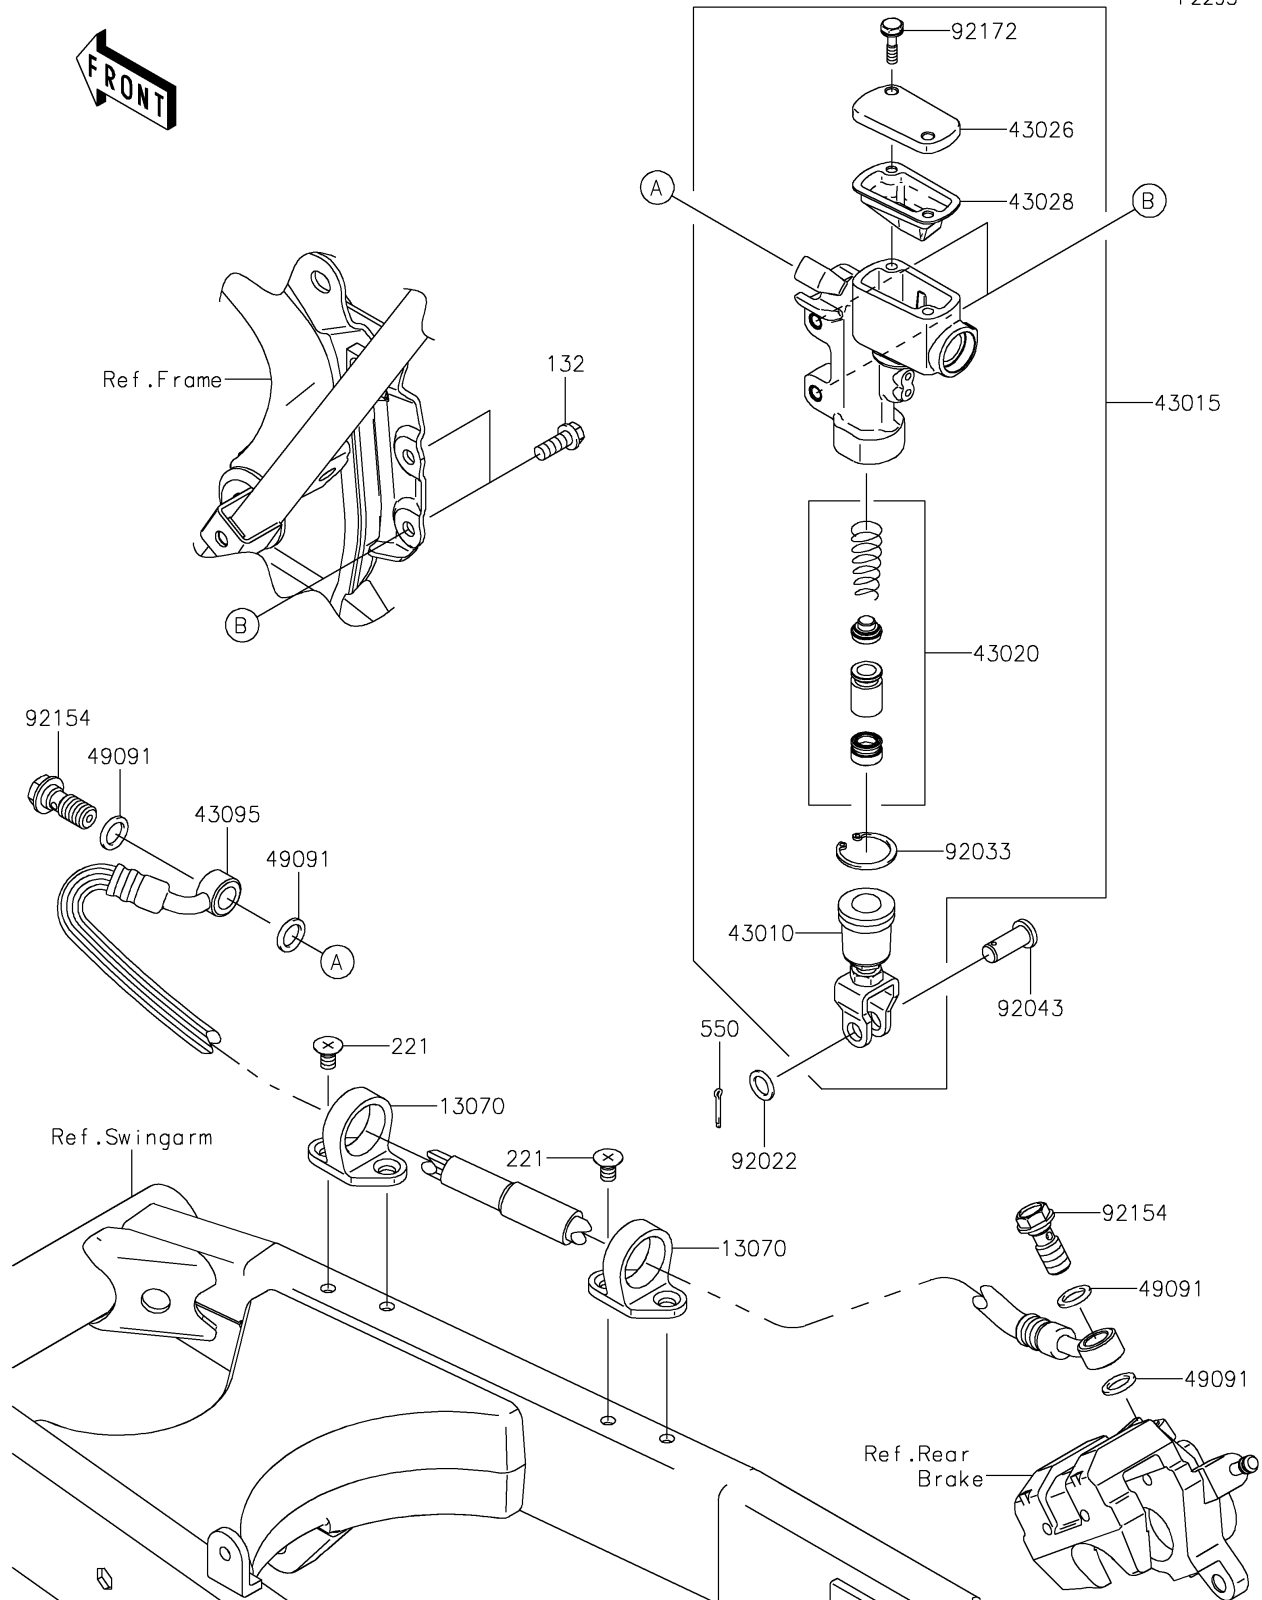

2017 KLX® 140 PARTS DIAGRAM

Rear Master Cylinder

F2293

2017 KLX® 140 PARTS LIST

Rear Master Cylinder

ITEM NAME	PART NUMBER	QUANTITY
GUIDE,HOSE (Ref # 13070)	13070-1144	1
BOLT-FLANGED-SMALL,6X16 (Ref # 132)	132BA0616	1
SCREW-CSK-CROS,6X10 (Ref # 221)	221AA0610	1
ROD-ASSY-BRAKE (Ref # 43010)	43010-0006	1
CYLINDER-ASSY-MASTER,RR (Ref # 43015)	43015-0099	1
PISTON-COMP-BRAKE (Ref # 43020)	43020-1094	1
CAP-BRAKE (Ref # 43026)	43026-0008	1
DIAPHRAGM (Ref # 43028)	43028-1092	1
HOSE-BRAKE,RR (Ref # 43095)	43095-0336	1
WASHER-SEAL,10.1X14.5X1.5 (Ref # 49091)	49091-0001	1
PIN-COTTER,2.0X15 (Ref # 550)	550AA2015	1
WASHER,8.5X13X1 (Ref # 92022)	92022-1028	1
RING-SNAP,20.9X24.6X1.2 (Ref # 92033)	92033-0079	1
PIN (Ref # 92043)	92043-0004	1
BOLT,OIL,L=23 (Ref # 92154)	92154-0226	1
SCREW (Ref # 92172)	92172-0286	1