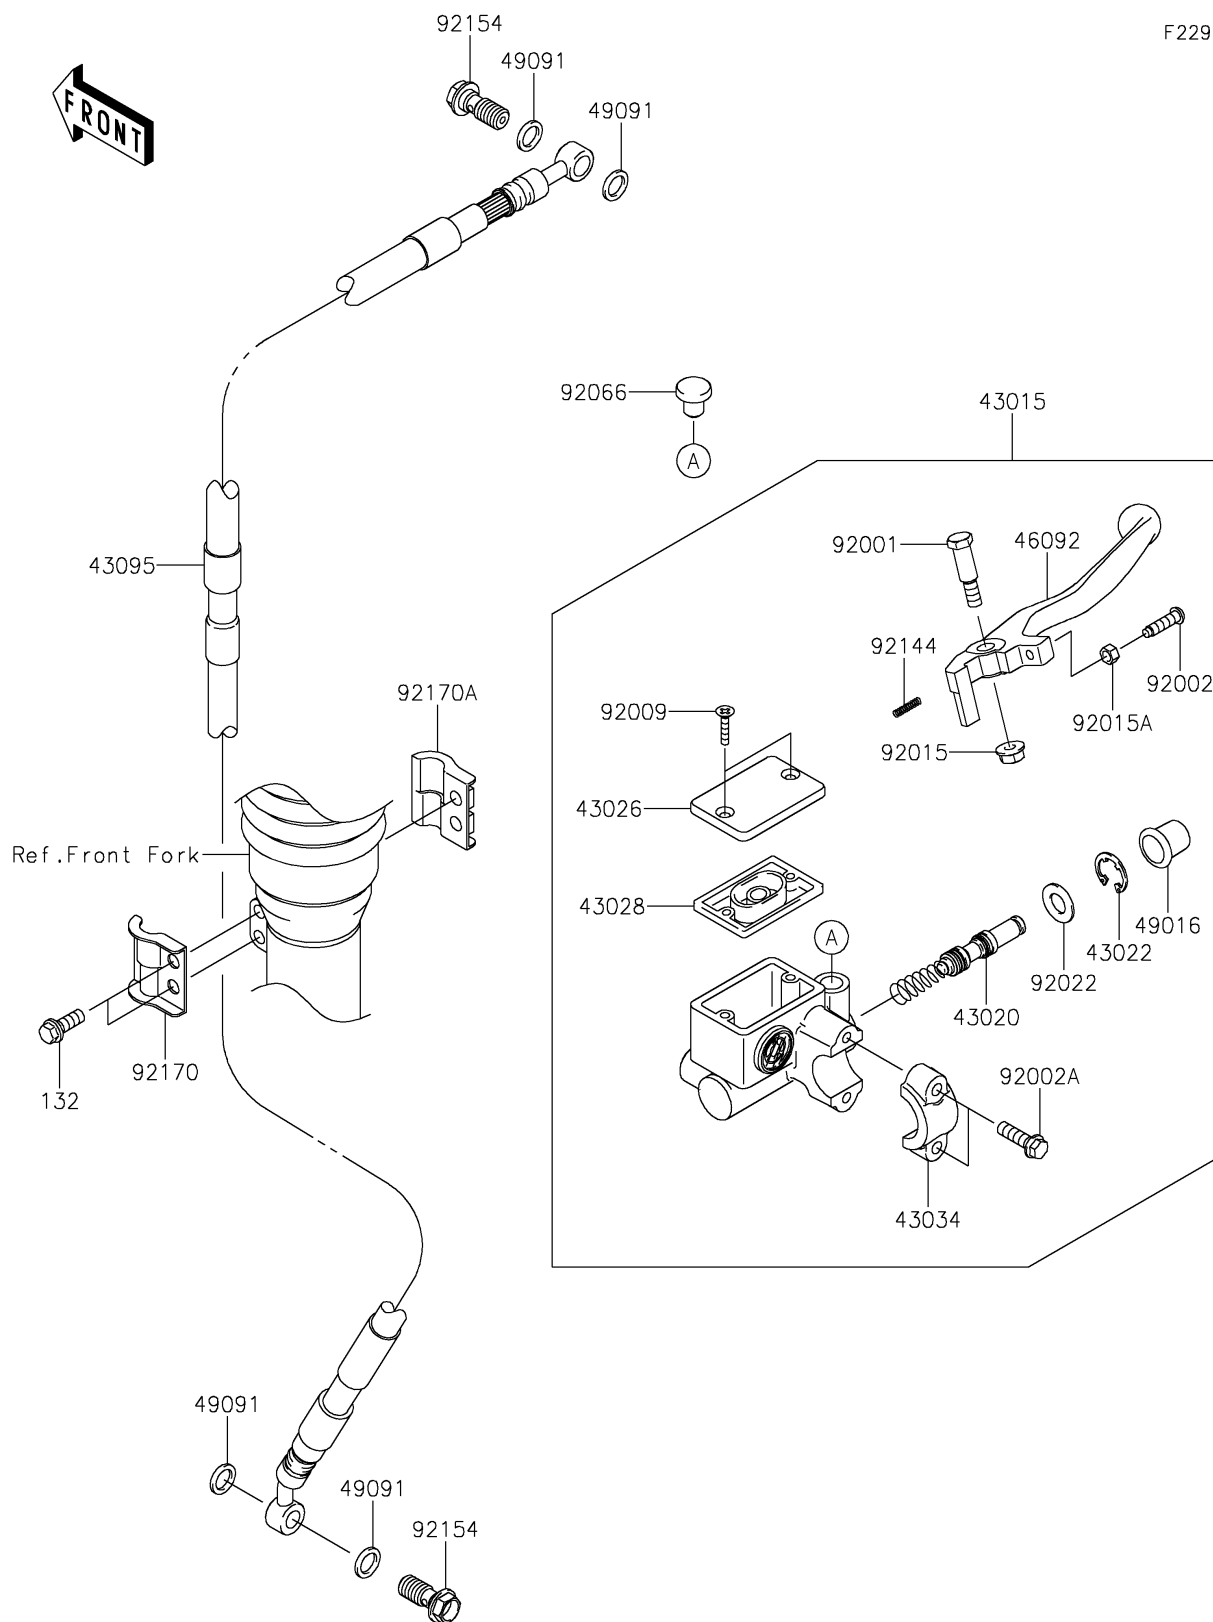

2017 KLX® 140 PARTS DIAGRAM

Front Master Cylinder

F2291

2017 KLX® 140 PARTS LIST

Front Master Cylinder

ITEM NAME	PART NUMBER	QUANTITY
BOLT-FLANGED-SMALL,6X16 (Ref # 132)	132BA0616	1
CYLINDER-ASSY-MASTER,FR (Ref # 43015)	43015-0106	1
PISTON-COMP-BRAKE (Ref # 43020)	43020-1065	1
STOPPER-BRAKE,PISTON (Ref # 43022)	43022-1010	1
CAP-BRAKE (Ref # 43026)	43026-1074	1
DIAPHRAGM (Ref # 43028)	43028-1061	1
HOLDER-BRAKE,MASTER CYLINDER (Ref # 43034)	43034-1016	1
HOSE-BRAKE,FR (Ref # 43095)	43095-0335	1
LEVER-GRIP,FRONT BRAKE (Ref # 46092)	46092-1175	1
COVER-SEAL,MASTER CYLINDER (Ref # 49016)	49016-1044	1
WASHER-SEAL,10.1X14.5X1.5 (Ref # 49091)	49091-0001	1
BOLT,FRONT BRAKE LEVER (Ref # 92001)	92001-1728	1
BOLT,ADJUST (Ref # 92002)	92002-1893	1
BOLT (Ref # 92002A)	92002-1894	1
SCREW,4MM (Ref # 92009)	92009-1458	1
NUT,FLANGED,6MM,BLACK (Ref # 92015)	92015-1233	1
NUT,ADJUST (Ref # 92015A)	92015-1642	1
WASHER (Ref # 92022)	92022-1814	1
PLUG (Ref # 92066)	92066-1348	1
SPRING,RETURN (Ref # 92144)	92144-1103	1
BOLT,OIL,L=23 (Ref # 92154)	92154-0226	1
CLAMP,BRAKE HOSE,OUTSIDE (Ref # 92170)	92170-1231	1
CLAMP,BRAKE HOSE,INSIDE (Ref # 92170A)	92170-1232	1