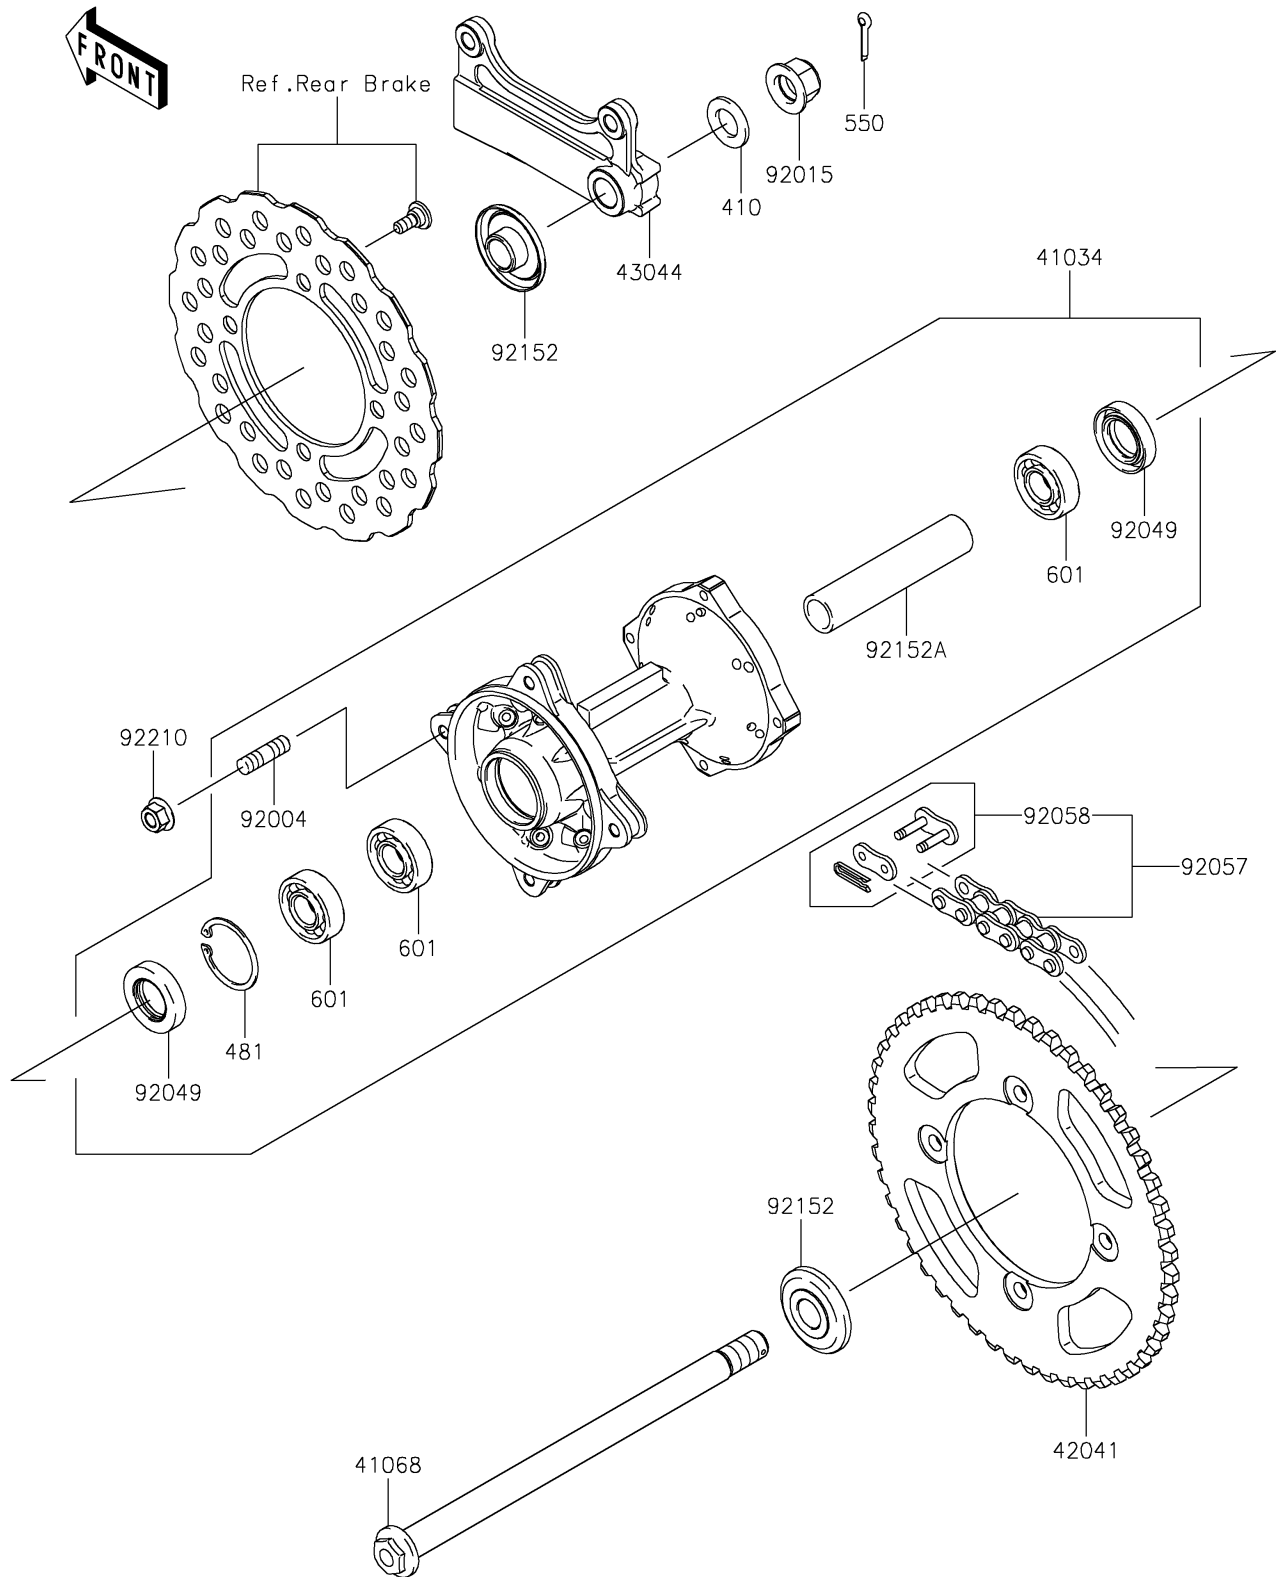

2017 KLX® 140 PARTS DIAGRAM

Rear Hub

F2240

2017 KLX® 140 PARTS LIST

Rear Hub

ITEM NAME	PART NUMBER	QUANTITY
WASHER-PLAIN-SMALL,14MM (Ref # 410)	410AA1400	1
DRUM-ASSY,REAR BRAKE (Ref # 41034)	41034-0056	1
AXLE,RR,238MM (Ref # 41068)	41068-0085	1
SPROCKET-HUB,50T (Ref # 42041)	42041-0051	1
HOLDER-COMP-CALIPER (Ref # 43044)	43044-1122	1
CIRCLIP-TYPE-C,35MM (Ref # 481)	481J3500	1
PIN-COTTER,2.5X20 (Ref # 550)	550AA2520	1
BEARING-BALL (Ref # 601)	601B6202UU	1
STUD,8X16 (Ref # 92004)	92004-1183	1
NUT,FLANGED,14MM (Ref # 92015)	92015-1401	1
SEAL-OIL (Ref # 92049)	92049-0114	1
CHAIN,DRIVE,DID428HDSX122L (Ref # 92057)	92057-0657	1
JOINT-CHAIN,DRIVE (Ref # 92058)	92058-0016	1
COLLAR,RR AXLE,L=12.5 (Ref # 92152)	92152-0651	1
COLLAR,RR BRAKE DRUM,L=95 (Ref # 92152A)	92152-1090	1
NUT,FLANGED,LOCK,8MM (Ref # 92210)	92210-0159	1