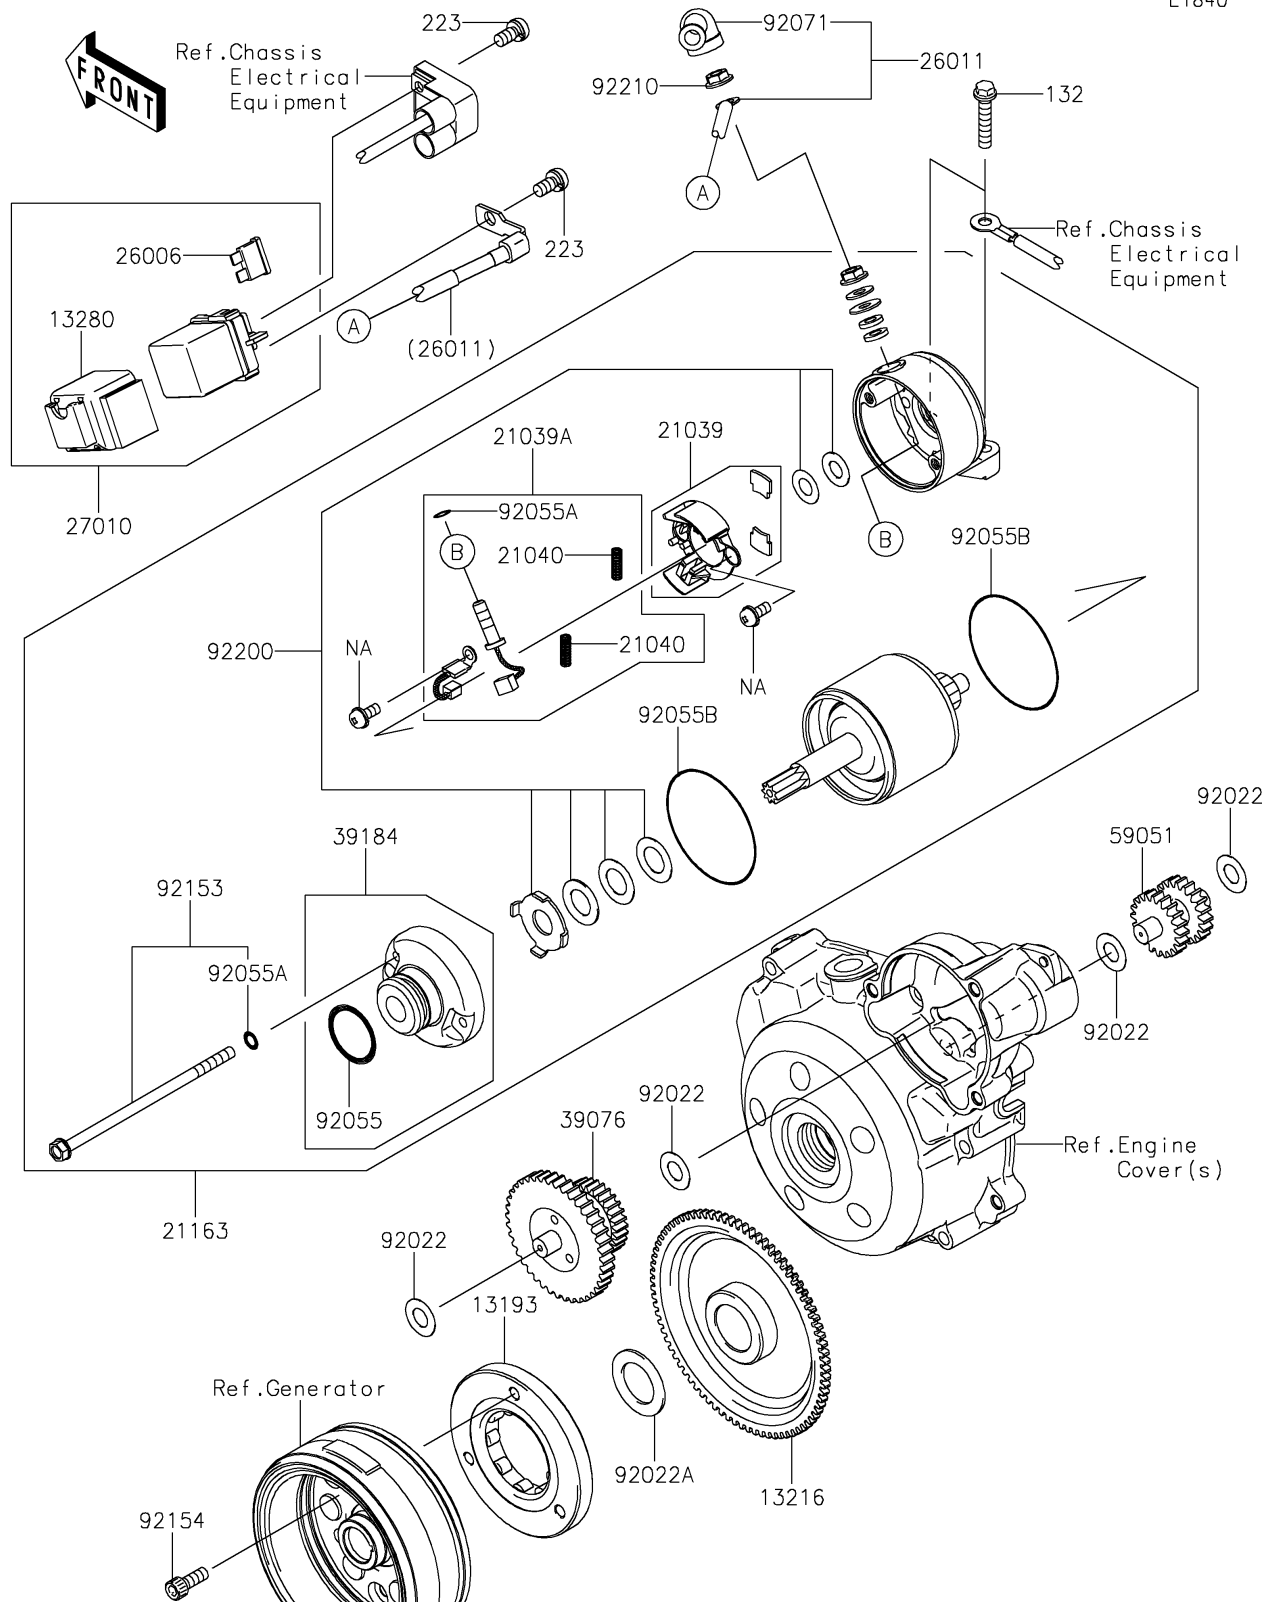

## 2017 KLX® 140 PARTS DIAGRAM

Starter Motor

E1840

## 2017 KLX® 140 PARTS LIST

Starter Motor

ITEM NAME	PART NUMBER	QUANTITY
CLUTCH-ASSY-ONEWAY (Ref # 13193)	13193-0005	1
BOLT-FLANGED-SMALL,6X30 (Ref # 132)	132BD0630	1
GEAR-COMP,FREE WHEEL (Ref # 13216)	13216-0040	1
HOLDER (Ref # 13280)	13280-0818	1
BRUSH (Ref # 21039)	21039-0007	1
BRUSH (Ref # 21039A)	21039-0008	1
SPRING-BRUSH (Ref # 21040)	21040-0004	1
STARTER-ELECTRIC (Ref # 21163)	21163-0762	1
SCREW-PAN-WS-CROS,5X10 (Ref # 223)	223AA0510	1
FUSE,BLADE,10A,RED (Ref # 26006)	26006-1007	1
WIRE-LEAD,STARTER (Ref # 26011)	26011-0782	1
SWITCH,MAGNETIC (Ref # 27010)	27010-0798	1
LIMITER,STARTER IDLE GEAR (Ref # 39076)	39076-0020	1
BRACKET-ASSY (Ref # 39184)	39184-0015	1
GEAR-SPUR,IDLE (Ref # 59051)	59051-1304	1
WASHER,10.2X20X0.5 (Ref # 92022)	92022-1649	1
WASHER,22.3X35X1.6 (Ref # 92022A)	92022-212	1
RING-O (Ref # 92055)	92055-1276	1
RING-O,4.5X2.0 (Ref # 92055A)	92055-1370	1
RING-O (Ref # 92055B)	92055-1550	1
GROMMET (Ref # 92071)	92071-0705	1
BOLT (Ref # 92153)	92153-1914	1
BOLT,SOCKET,6X16 (Ref # 92154)	92154-0235	1
WASHER,SET (Ref # 92200)	92200-0407	1
NUT,FLANGED,6MM (Ref # 92210)	92210-1514	1