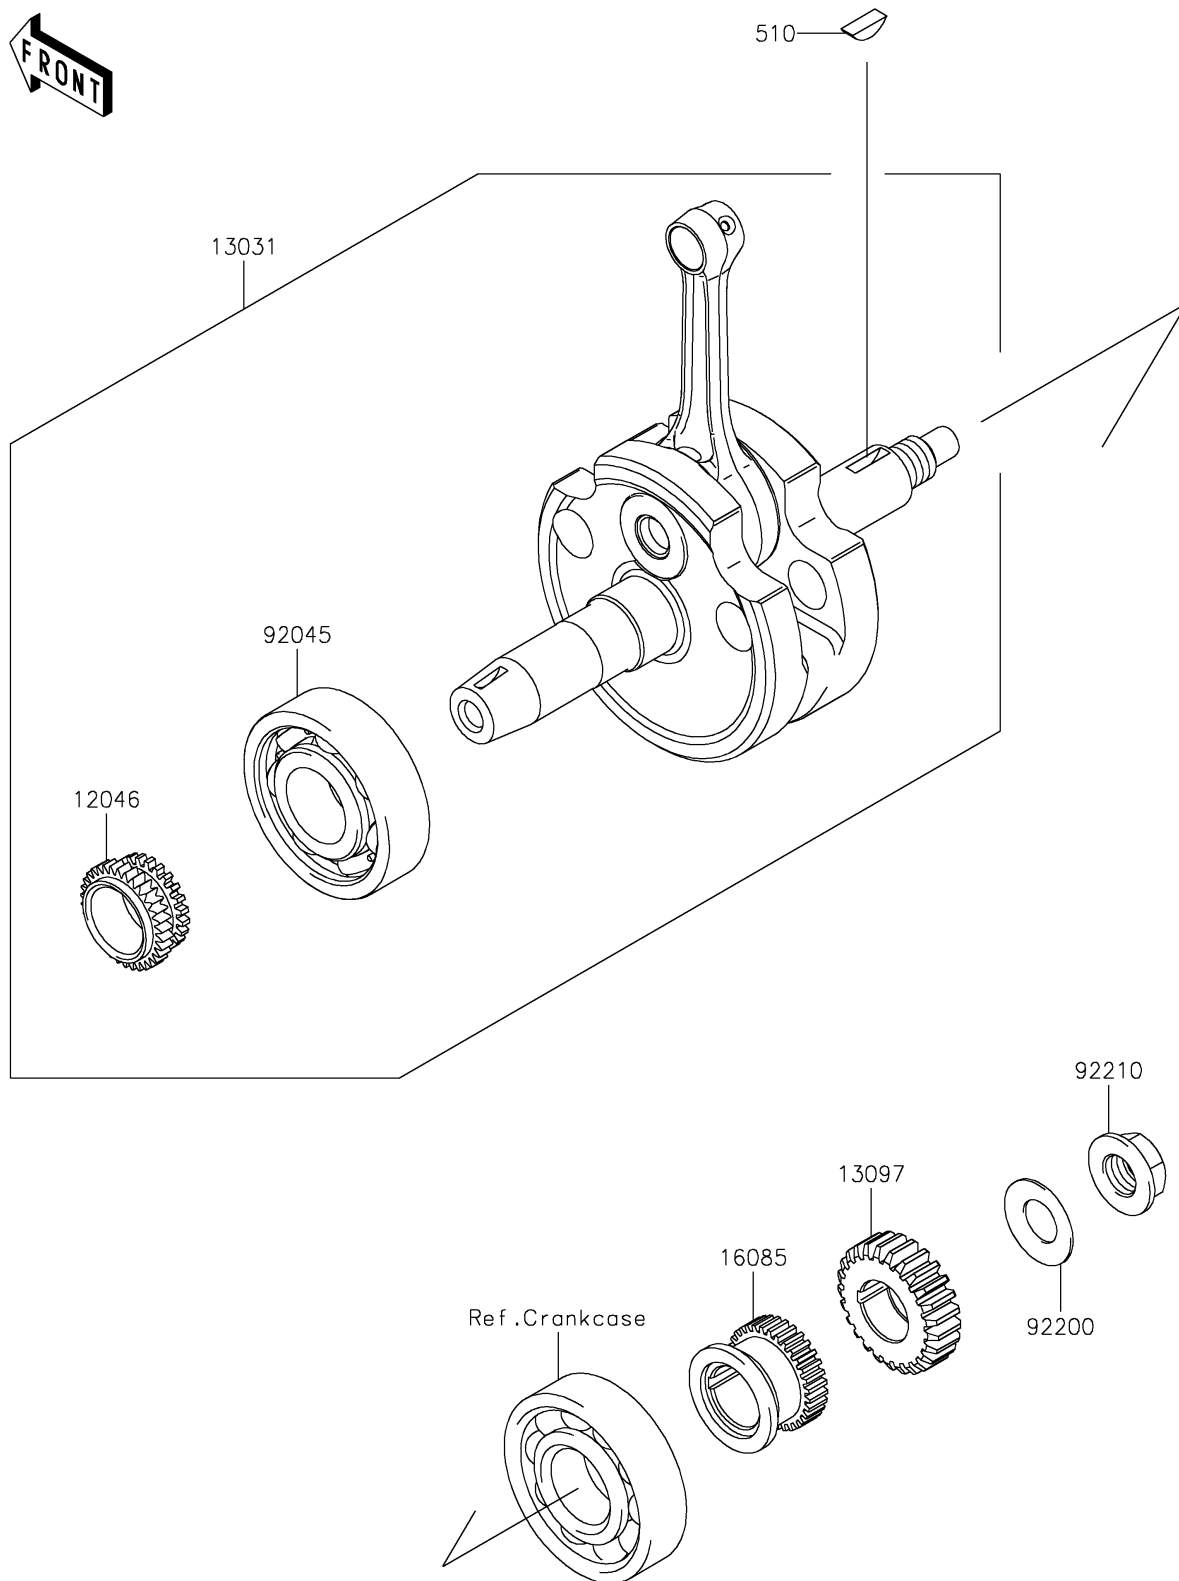

2017 KLX® 140 PARTS DIAGRAM

Crankshaft

E1321

2017 KLX® 140 PARTS LIST

Crankshaft

ITEM NAME	PART NUMBER	QUANTITY
SPROCKET,18T (Ref # 12046)	12046-0061	1
CRANKSHAFT-COMP (Ref # 13031)	13031-0140	1
GEAR-PRIMARY SPUR,25T (Ref # 13097)	13097-0559	1
GEAR,21T (Ref # 16085)	16085-0118	1
KEY-WOODRUFF (Ref # 510)	510A4200	1
BEARING-BALL,6305JR2C3 (Ref # 92045)	92045-1120	1
WASHER,14.2X28X1.5 (Ref # 92200)	92200-0217	1
NUT,14MM,LEFT HANDED (Ref # 92210)	92210-0600	1