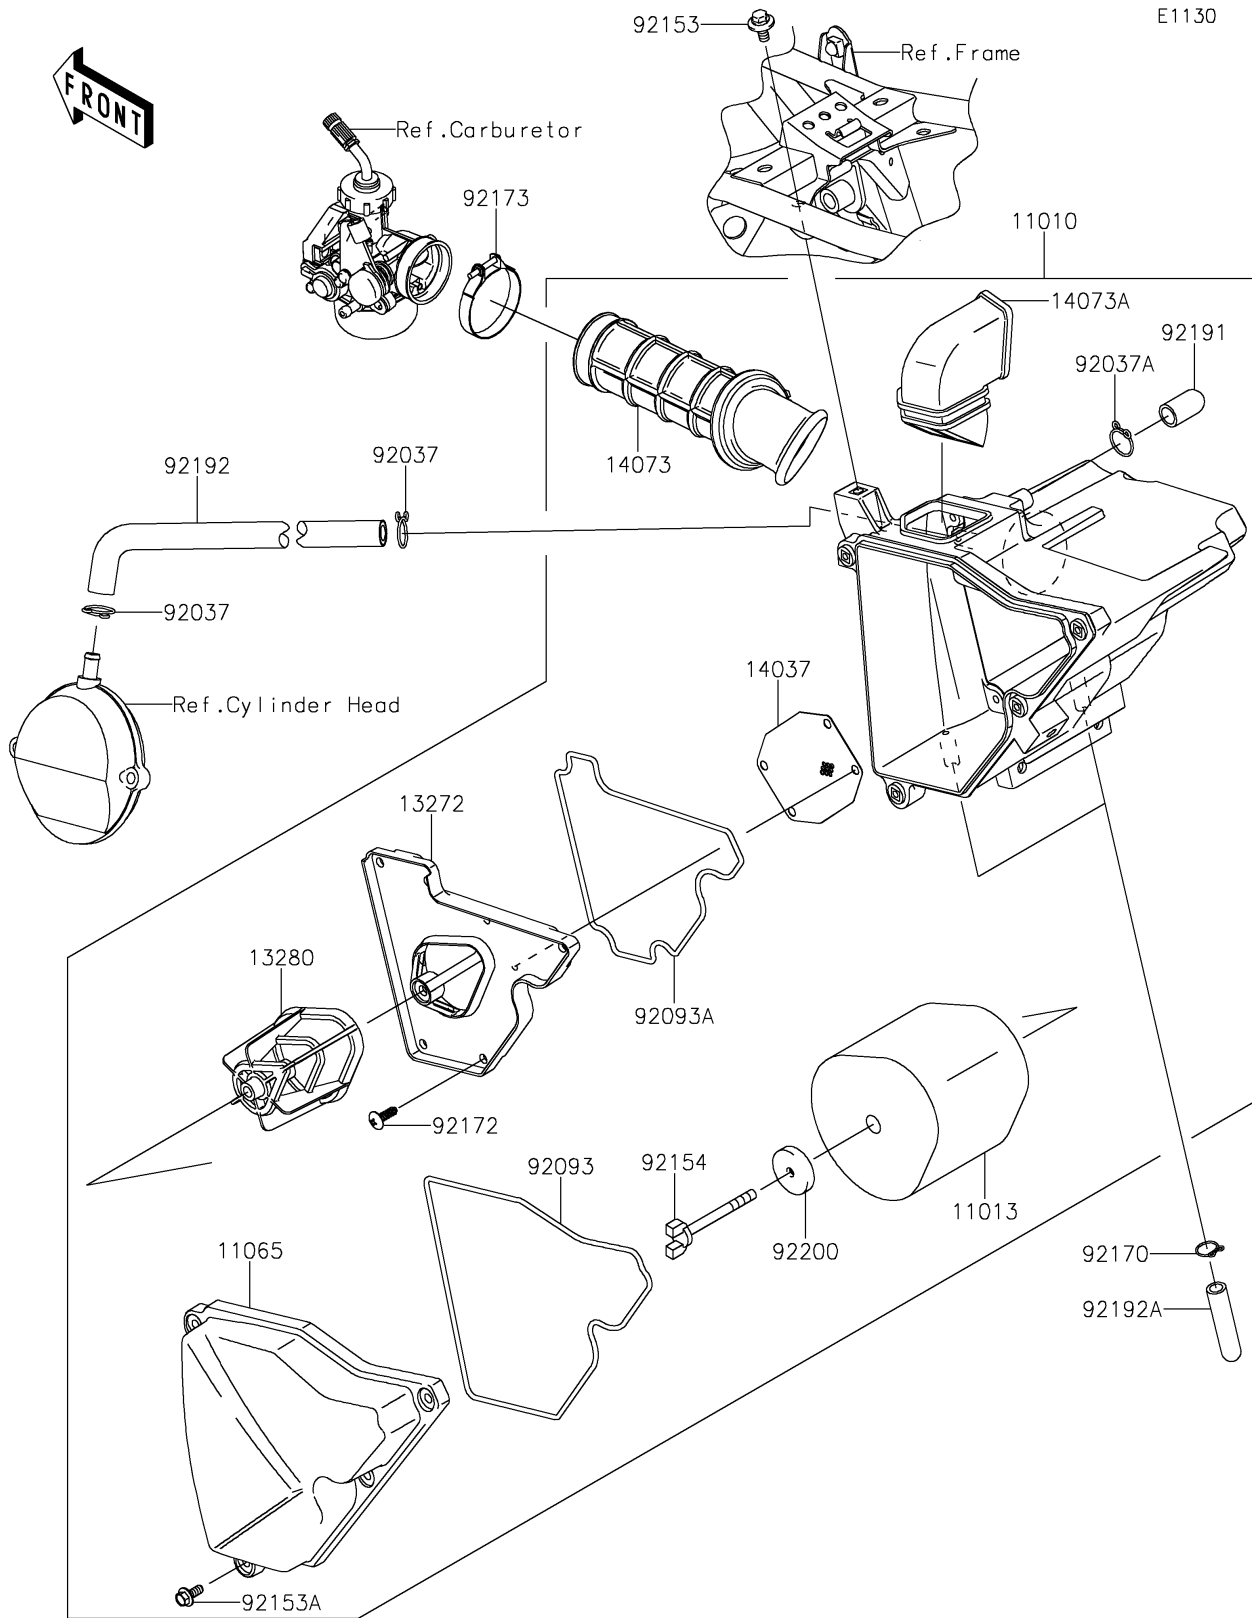

2017 KLX® 140 PARTS DIAGRAM

Air Cleaner

2017 KLX® 140 PARTS LIST

Air Cleaner

ITEM NAME	PART NUMBER	QUANTITY
FILTER-ASSY-AIR,F.BLACK (Ref # 11010)	11010-0849-6Z	1
ELEMENT-AIR FILTER (Ref # 11013)	11013-0025	1
CAP (Ref # 11065)	11065-0210	1
PLATE (Ref # 13272)	13272-1883	1
HOLDER (Ref # 13280)	13280-0831	1
SCREEN (Ref # 14037)	14037-0074	1
DUCT,CARB. (Ref # 14073)	14073-0171	1
DUCT,INTAKE (Ref # 14073A)	14073-0791	1
CLAMP,12.5MM (Ref # 92037)	92037-1271	1
CLAMP,14.5MM (Ref # 92037A)	92037-1900	1
SEAL,L=620 (Ref # 92093)	92093-0094	1
SEAL,L=520 (Ref # 92093A)	92093-0103	1
BOLT,FLANGED,6X14 (Ref # 92153)	92153-0936	1
BOLT,WP,5X14 (Ref # 92153A)	92153-1882	1
BOLT,6X60 (Ref # 92154)	92154-2790	1
CLAMP,11.6MM (Ref # 92170)	92170-1796	1
SCREW,5X16 (Ref # 92172)	92172-1211	1
CLAMP (Ref # 92173)	92173-0991	1
TUBE,DRAIN (Ref # 92191)	92191-1685	1
TUBE,BREATHER (Ref # 92192)	92192-0473	1
TUBE,A/C-DRAIN (Ref # 92192A)	92192-0921	1
WASHER,6.5X26X2 (Ref # 92200)	92200-0394	1