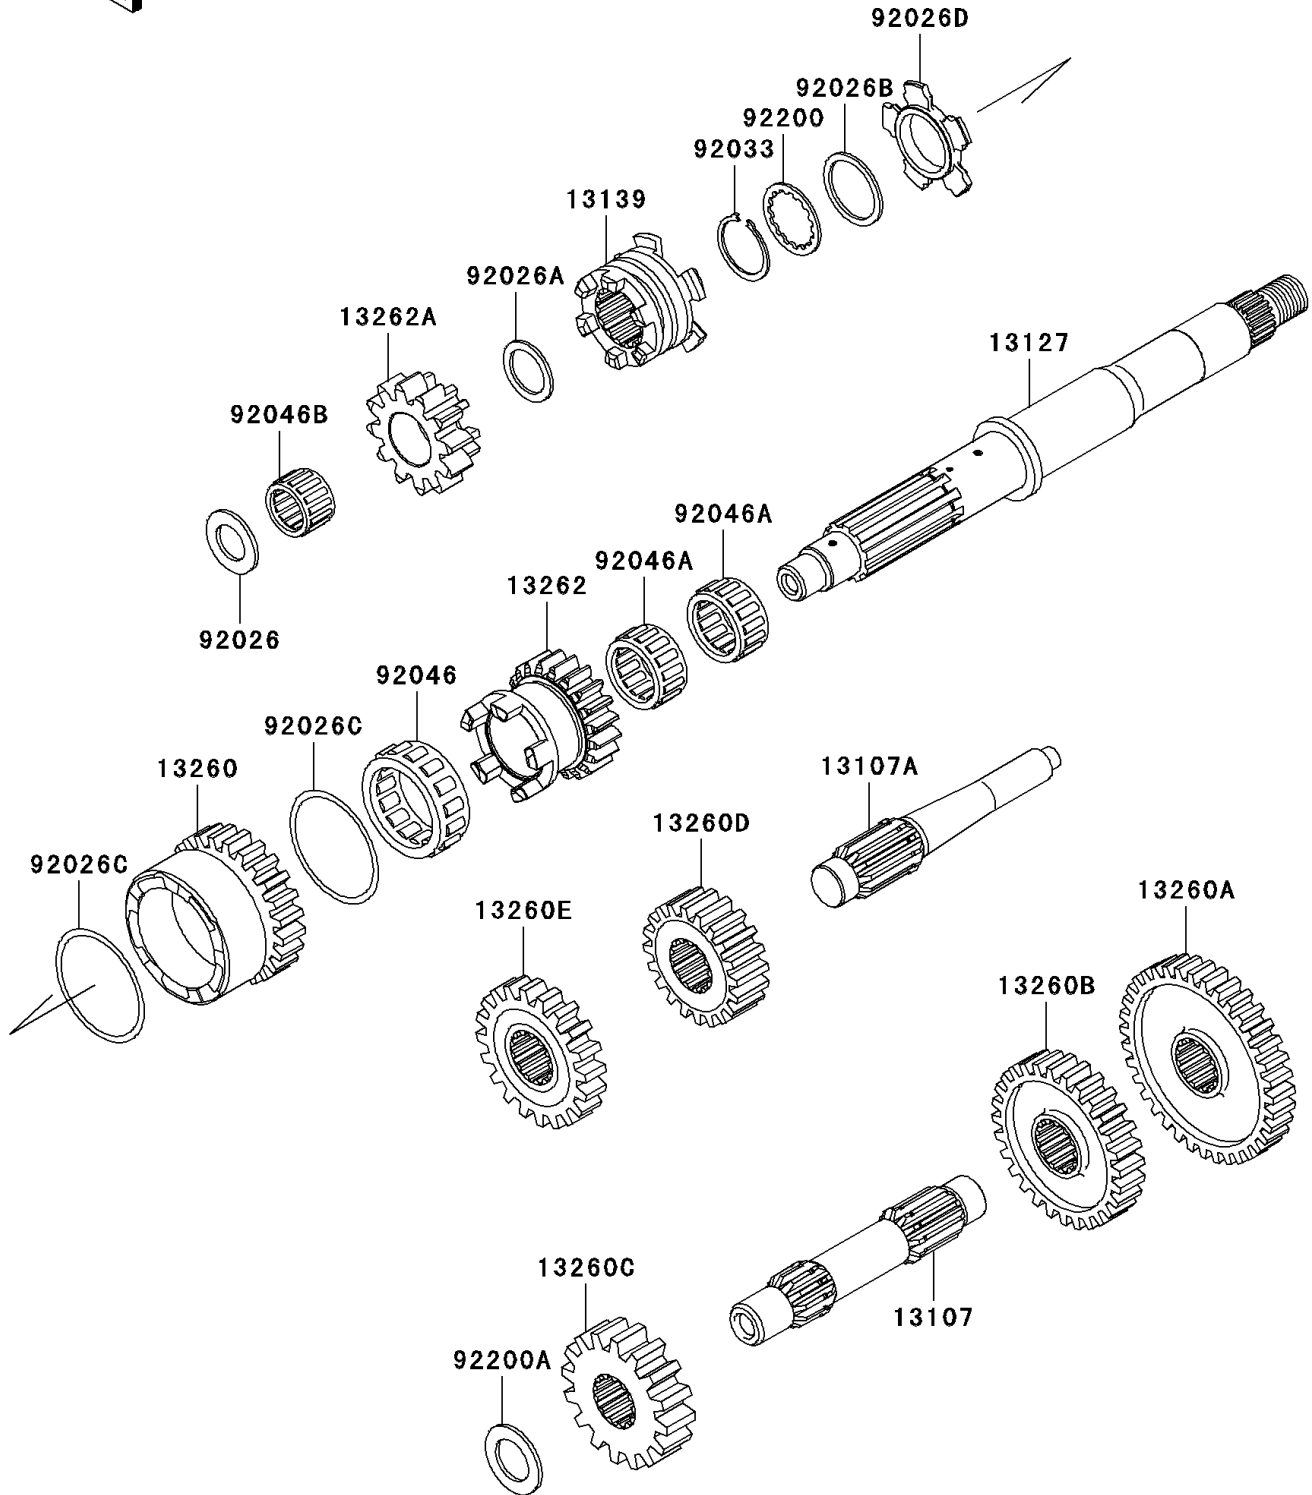

## 2005 Brute Force® 650 4x4 PARTS DIAGRAM

Transmission

E1361

## 2005 Brute Force® 650 4x4 PARTS LIST

Transmission

| ITEM NAME                                  | PART NUMBER | QUANTITY |
|--|-------------|----------|
| SHAFT,COUNTER (Ref # 13107)                | 13107-0030  | 1        |
| SHAFT,REVERSE,IDLE (Ref # 13107A)          | 13107-1437  | 1        |
| SHAFT-TRANSMISSION INPUT (Ref # 13127)     | 13127-1282  | 1        |
| SHIFTER (Ref # 13139)                      | 13139-0003  | 1        |
| GEAR,INPUT HIGH,26T (Ref # 13260)          | 13260-1867  | 1        |
| GEAR,DRIVEN LOW,36T (Ref # 13260A)         | 13260-1869  | 1        |
| GEAR,DRIVEN HIGH,30T (Ref # 13260B)        | 13260-1870  | 1        |
| GEAR,OUTPUT DRIVE,18T (Ref # 13260C)       | 13260-1871  | 1        |
| GEAR,OUTPUT REVERSE,16T (Ref # 13260D)     | 13260-1872  | 1        |
| GEAR,DRIVEN REVERSE,16T (Ref # 13260E)     | 13260-1873  | 1        |
| GEAR,INPUT LOW,20T (Ref # 13262)           | 13262-0234  | 1        |
| GEAR,INPUT REVERSE,12T (Ref # 13262A)      | 13262-0235  | 1        |
| SPACER,17.3X30X2.0 (Ref # 92026)           | 92026-1415  | 1        |
| SPACER,21.2X29X1.6 (Ref # 92026A)          | 92026-1568  | 1        |
| SPACER,28.2X34.5X1.6 (Ref # 92026B)        | 92026-1587  | 1        |
| SPACER,48.2X54.3X1.0 (Ref # 92026C)        | 92026-1599  | 1        |
| SPACER,HI&LOW (Ref # 92026D)               | 92026-1600  | 1        |
| RING-SNAP,25.9X30.6X1.2 (Ref # 92033)      | 92033-1037  | 1        |
| BEARING-NEEDLE,HIGH GEAR (Ref # 92046)     | 92046-1276  | 1        |
| BEARING-NEEDLE,FWF-283317 (Ref # 92046A)   | 92046-1278  | 1        |
| BEARING-NEEDLE,REVERSE GEAR (Ref # 92046B) | 92046-1279  | 1        |
| WASHER,28.5X34.0X1.5 (Ref # 92200)         | 92200-1240  | 1        |
| WASHER,20.3X33X2.0 (Ref # 92200A)          | 92200-1351  | 1        |