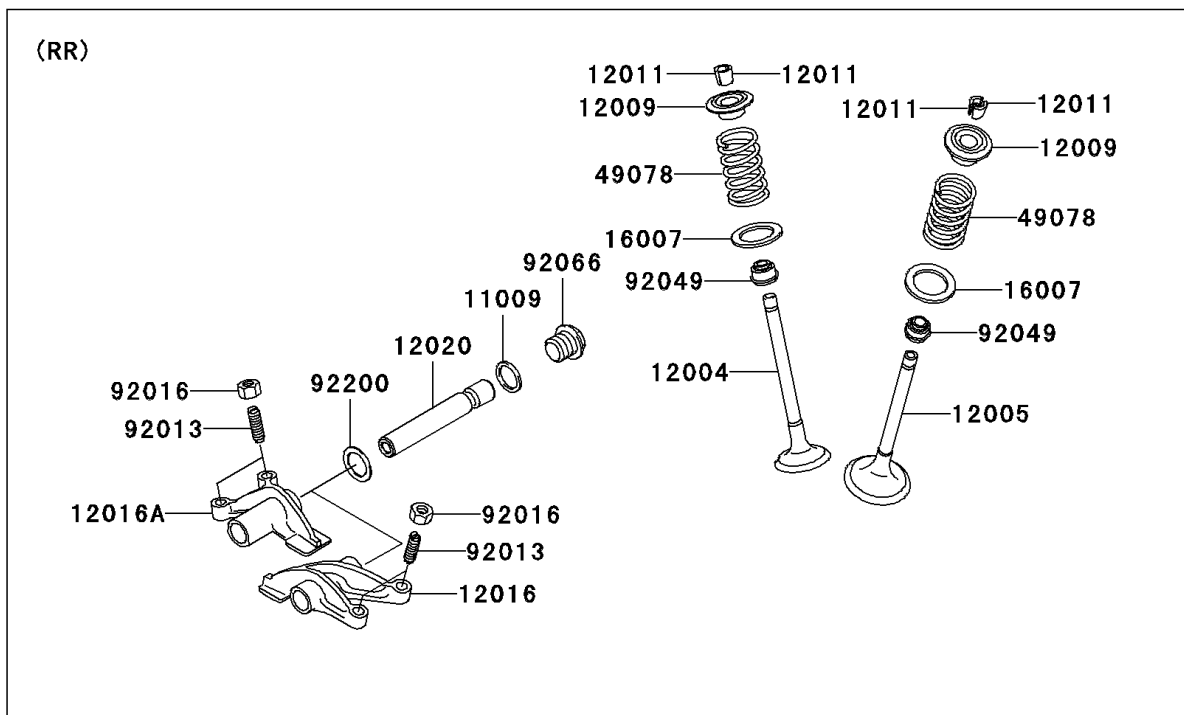

2005 Brute Force® 650 4x4 PARTS DIAGRAM

Valve(s)

E1210

2005 Brute Force® 650 4x4 PARTS LIST

Valve(s)

ITEM NAME	PART NUMBER	QUANTITY
GASKET,14X18X1.5 (Ref # 11009)	11009-1430	1
VALVE-INTAKE (Ref # 12004)	12004-0007	1
VALVE-EXHAUST (Ref # 12005)	12005-0016	1
RETAINER-VALVE SPRING (Ref # 12009)	12009-1056	1
COLLET (Ref # 12011)	12011-1051	1
ARM-ROCKER,EXHAUST (Ref # 12016)	12016-1128	1
ARM-ROCKER,INTAKE (Ref # 12016A)	12016-1129	1
SHAFT-ROCKER (Ref # 12020)	12020-0004	1
SEAT-SPRING,17.5X23.8X0.5 (Ref # 16007)	16007-1178	1
SPRING-ENGINE VALVE (Ref # 49078)	49078-0014	1
SCREW,6MM (Ref # 92013)	92013-009	1
NUT,6MM (Ref # 92016)	92016-061	1
SEAL-OIL,VSB58.558 (Ref # 92049)	92049-1218	1
PLUG,DRAIN (Ref # 92066)	92066-2196	1
WASHER,13X17X0.3 (Ref # 92200)	92200-1508	1