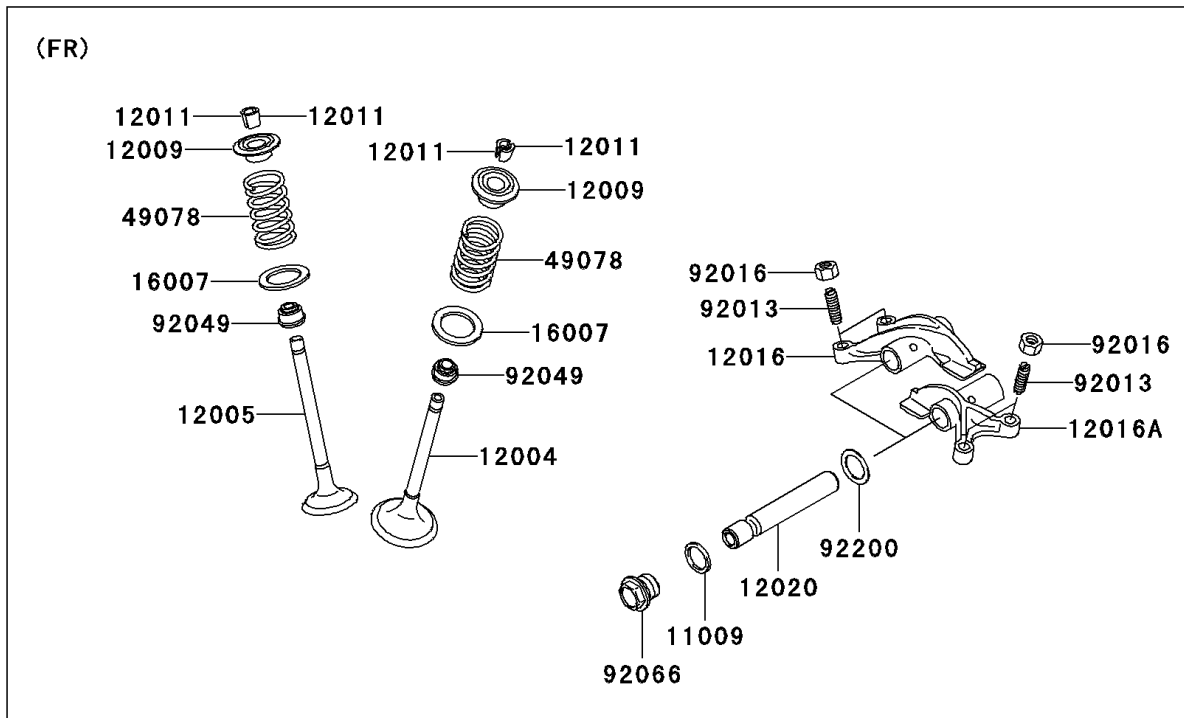

2005 Brute Force® 650 4x4 PARTS DIAGRAM

Valve(s)

E1210

2005 Brute Force® 650 4x4 PARTS LIST

Valve(s)

ITEM NAME	PART NUMBER	QUANTITY
GASKET,14X18X1.5 (Ref # 11009)	11009-1430	1
VALVE-INTAKE (Ref # 12004)	12004-0007	1
VALVE-EXHAUST (Ref # 12005)	12005-0016	1
RETAINER-VALVE SPRING (Ref # 12009)	12009-1056	1
COLLET (Ref # 12011)	12011-1051	1
ARM-ROCKER,EXHAUST (Ref # 12016)	12016-1128	1
ARM-ROCKER,INTAKE (Ref # 12016A)	12016-1129	1
SHAFT-ROCKER (Ref # 12020)	12020-0004	1
SEAT-SPRING,17.5X23.8X0.5 (Ref # 16007)	16007-1178	1
SPRING-ENGINE VALVE (Ref # 49078)	49078-0014	1
SCREW,6MM (Ref # 92013)	92013-009	1
NUT,6MM (Ref # 92016)	92016-061	1
SEAL-OIL,VSB58.558 (Ref # 92049)	92049-1218	1
PLUG,DRAIN (Ref # 92066)	92066-2196	1
WASHER,13X17X0.3 (Ref # 92200)	92200-1508	1