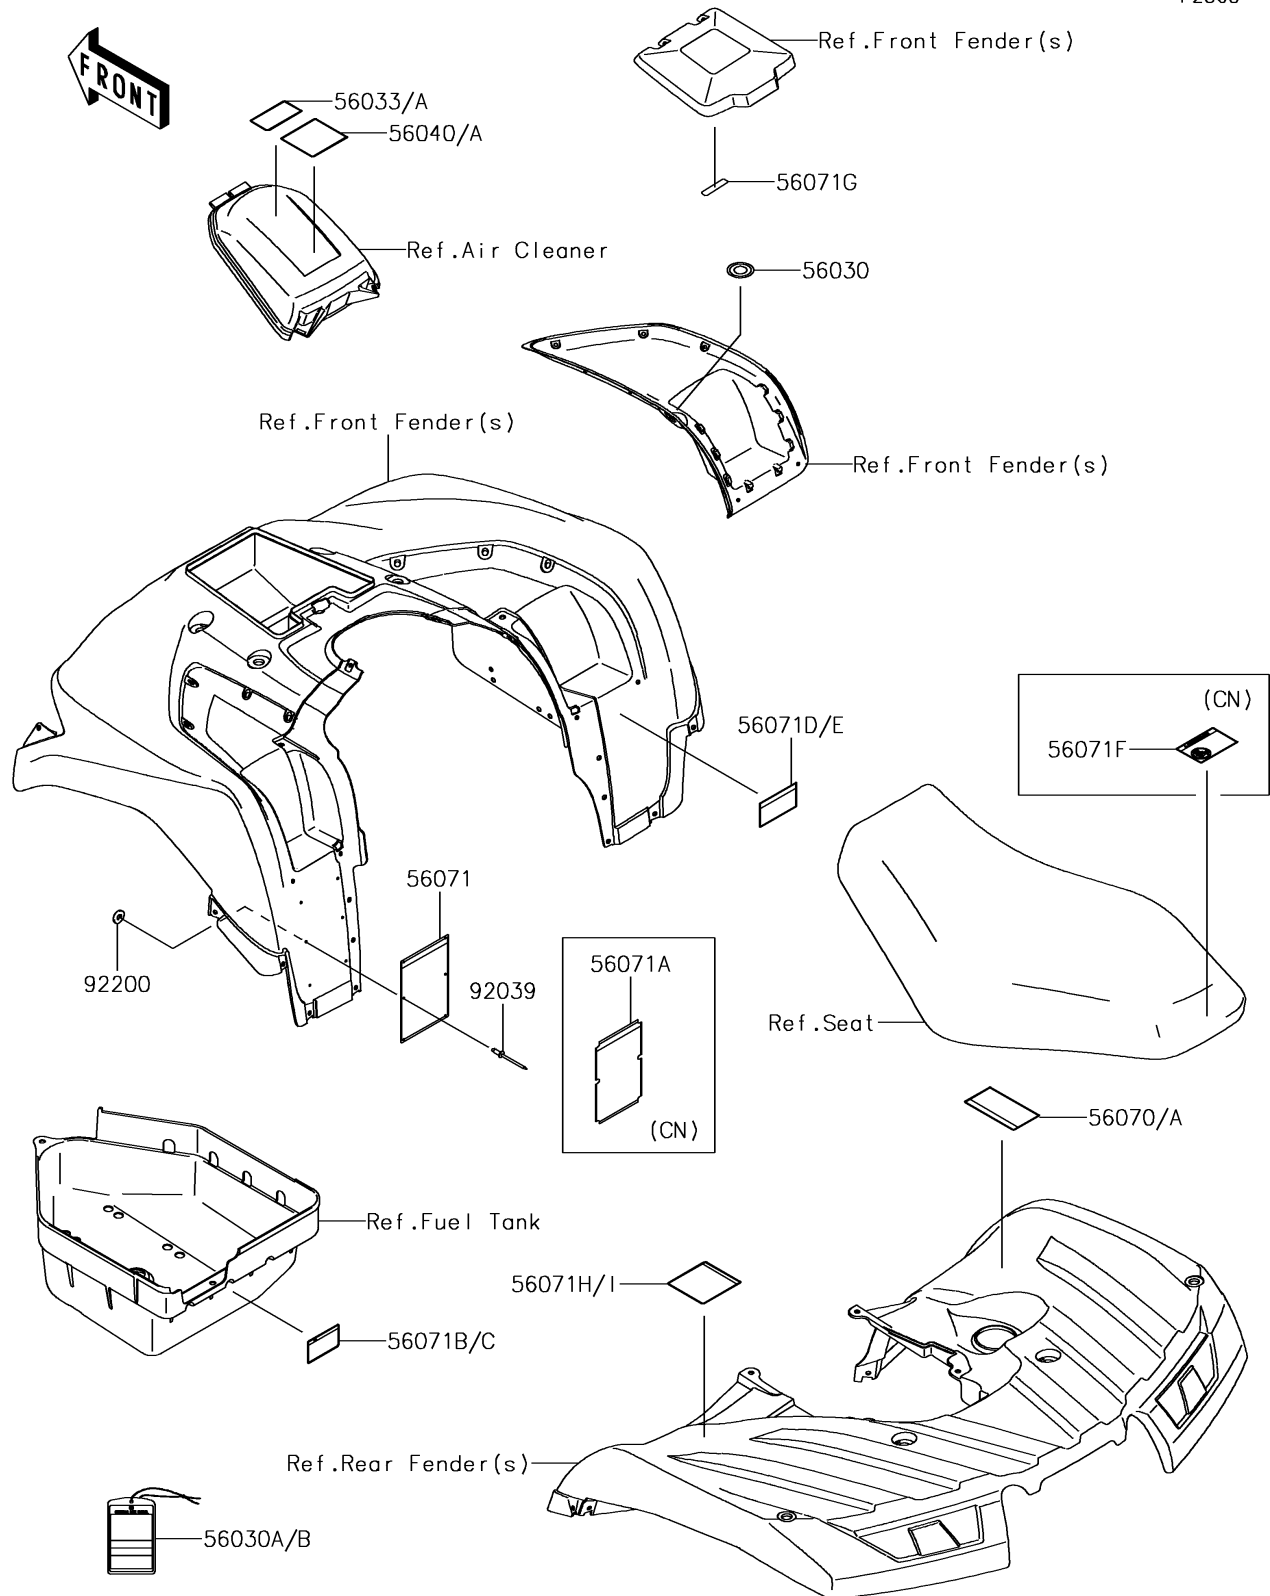

2015 Brute Force® 750 4x4i EPS PARTS DIAGRAM

Labels

F2860

2015 Brute Force® 750 4x4i EPS PARTS LIST

Labels

ITEM NAME	PART NUMBER	QUANTITY
LABEL,IGNITION SWITCH (Ref # 56030)	56030-0018	1
LABEL,HANGTAG (Ref # 56030A)	56030-0194	1
LABEL,HANGTAG (Ref # 56030B)	56030-0197	1
LABEL-MANUAL,AIR CLEANER (Ref # 56033)	56033-0064	1
LABEL-MANUAL,AIR CLEANER (Ref # 56033A)	56033-0308	1
LABEL-WARNING,UNDER 16 (Ref # 56040)	56040-1276	1
LABEL-WARNING,AGE (Ref # 56040A)	56040-1325	1
LABEL-WARNING,DRIVE BELT (Ref # 56070)	56070-0038	1
LABEL-WARNING,DRIVE BELT (Ref # 56070A)	56070-0039	1
LABEL-WARNING,SERIOUS INJURY (Ref # 56071)	56071-0057	1
LABEL-WARNING,GENERAL (Ref # 56071A)	56071-0059	1
LABEL-WARNING,TOWING (Ref # 56071B)	56071-0079	1
LABEL-WARNING,TRAILER TOWING (Ref # 56071C)	56071-0080	1
LABEL-WARNING,SHIFT LEVER (Ref # 56071D)	56071-0090	1
LABEL-WARNING,SHIFT LEVER (Ref # 56071E)	56071-0092	1
LABEL-WARNING,NO PASSENGER (Ref # 56071F)	56071-0097	1
LABEL-WARNING,STORAGE (Ref # 56071G)	56071-0199	1
LABEL-WARNING,TIRE&LOAD (Ref # 56071H)	56071-0484	1
LABEL-WARNING,TIRE&LOAD (Ref # 56071I)	56071-0485	1
RIVET,3.2X8 (Ref # 92039)	92039-3763	1
WASHER,3.5X8X1 (Ref # 92200)	92200-1251	1