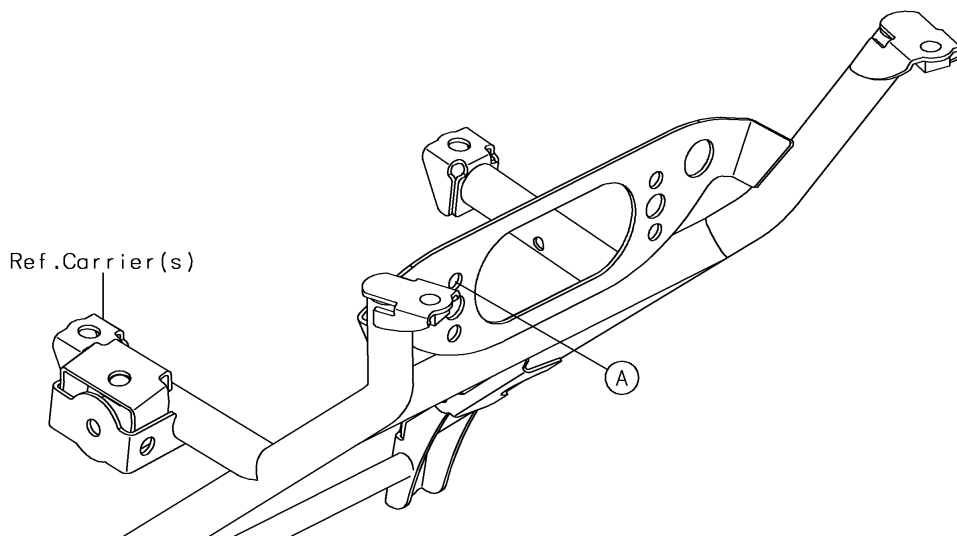

2015 Brute Force® 750 4x4i EPS PARTS DIAGRAM

Taillight(s)

F2720

2015 Brute Force® 750 4x4i EPS PARTS LIST

Taillight(s)

ITEM NAME	PART NUMBER	QUANTITY
BRACKET, TAIL LAMP (Ref # 11051)	11051-1870	1
GASKET, TAIL LAMP LENS (Ref # 11061)	11061-0055	1
SCREW-PAN-CROS, 4X40 (Ref # 220)	220AA0440	1
LAMP-ASSY-TAIL (Ref # 23024)	23024-0302	1
LENS, TAIL LAMP (Ref # 23026)	23026-1230	1
BULB, 12V 21/5W (Ref # 92069)	92069-063	1
DAMPER, TAIL LAMP (Ref # 92160)	92160-1053	1