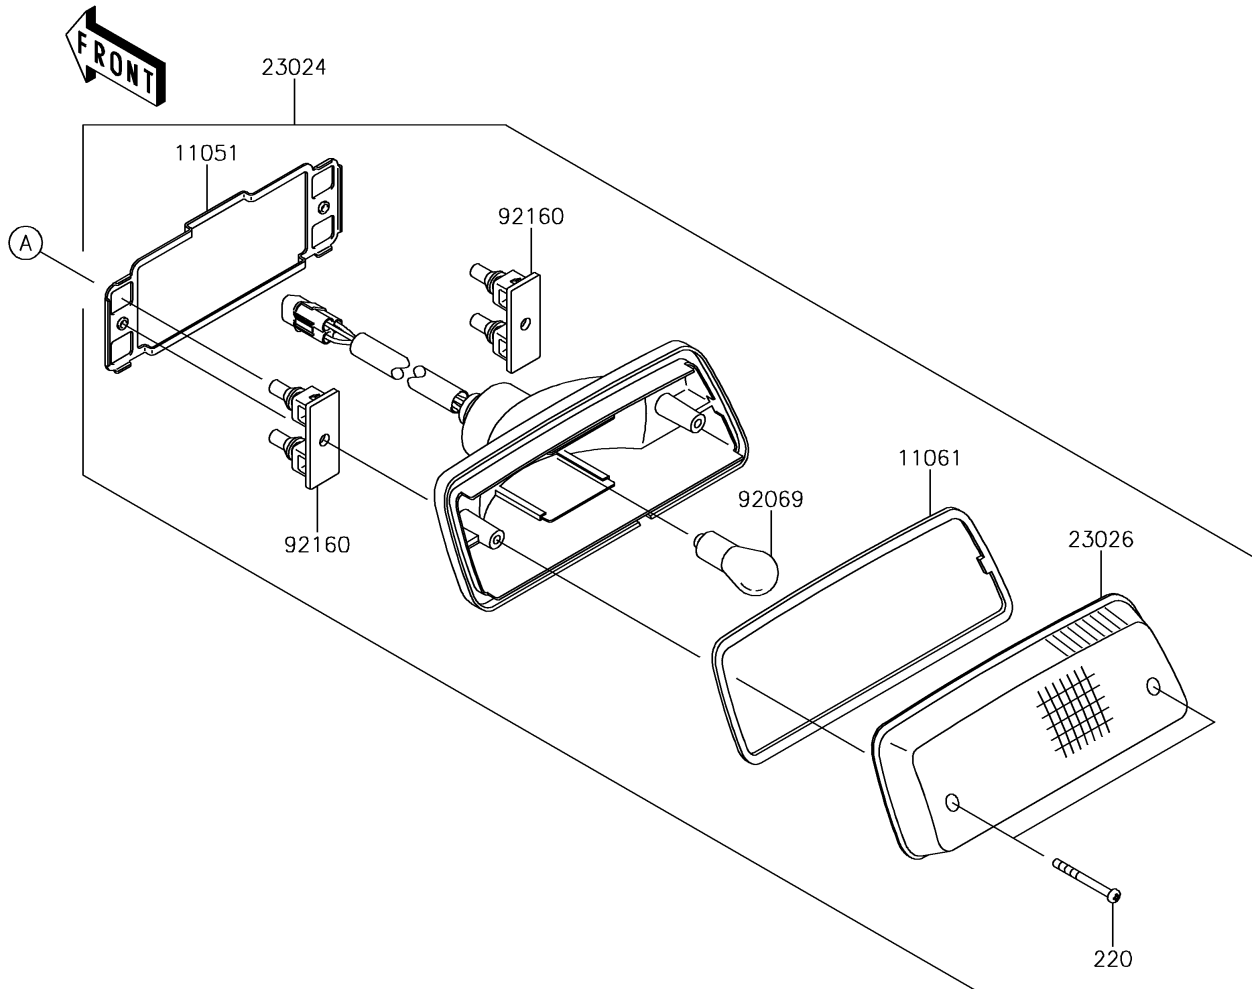

2015 Brute Force® 750 4x4i EPS PARTS DIAGRAM

Taillight(s)

F2720

2015 Brute Force® 750 4x4i EPS PARTS LIST

Taillight(s)

ITEM NAME	PART NUMBER	QUANTITY
BRACKET, TAIL LAMP (Ref # 11051)	11051-1870	1
GASKET, TAIL LAMP LENS (Ref # 11061)	11061-0055	1
SCREW-PAN-CROS, 4X40 (Ref # 220)	220AA0440	1
LAMP-ASSY-TAIL (Ref # 23024)	23024-0302	1
LENS, TAIL LAMP (Ref # 23026)	23026-1230	1
BULB, 12V 21/5W (Ref # 92069)	92069-063	1
DAMPER, TAIL LAMP (Ref # 92160)	92160-1053	1