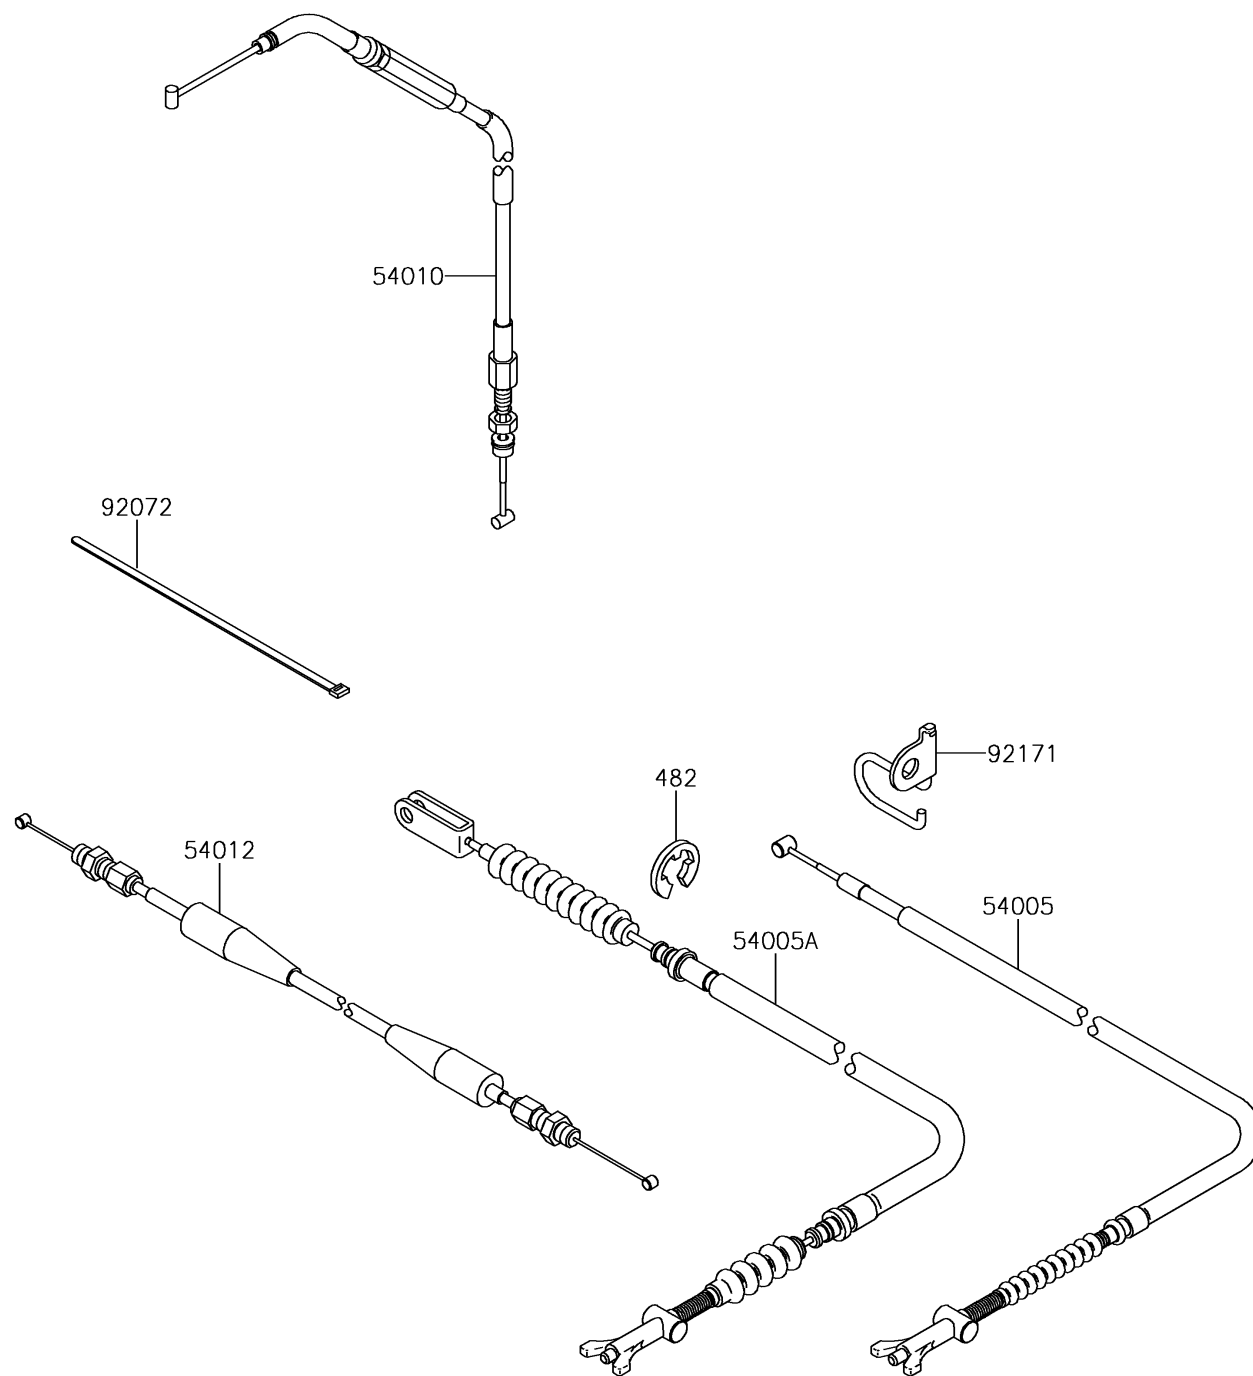

2015 Brute Force® 750 4x4i EPS PARTS DIAGRAM

Cables

F2540

2015 Brute Force® 750 4x4i EPS PARTS LIST

Cables

ITEM NAME	PART NUMBER	QUANTITY
CIRCLIP-TYPE-E,8MM (Ref # 482)	482EA8000	1
CABLE-BRAKE,PARKING (Ref # 54005)	54005-0017	1
CABLE-BRAKE,FOOT (Ref # 54005A)	54005-0018	1
CABLE,FRONT DIFF LOCK (Ref # 54010)	54010-0570	1
CABLE-THROTTLE (Ref # 54012)	54012-0612	1
BAND,L=188 (Ref # 92072)	92072-1239	1
CLAMP,BRAKE CABLE (Ref # 92171)	92171-0228	1