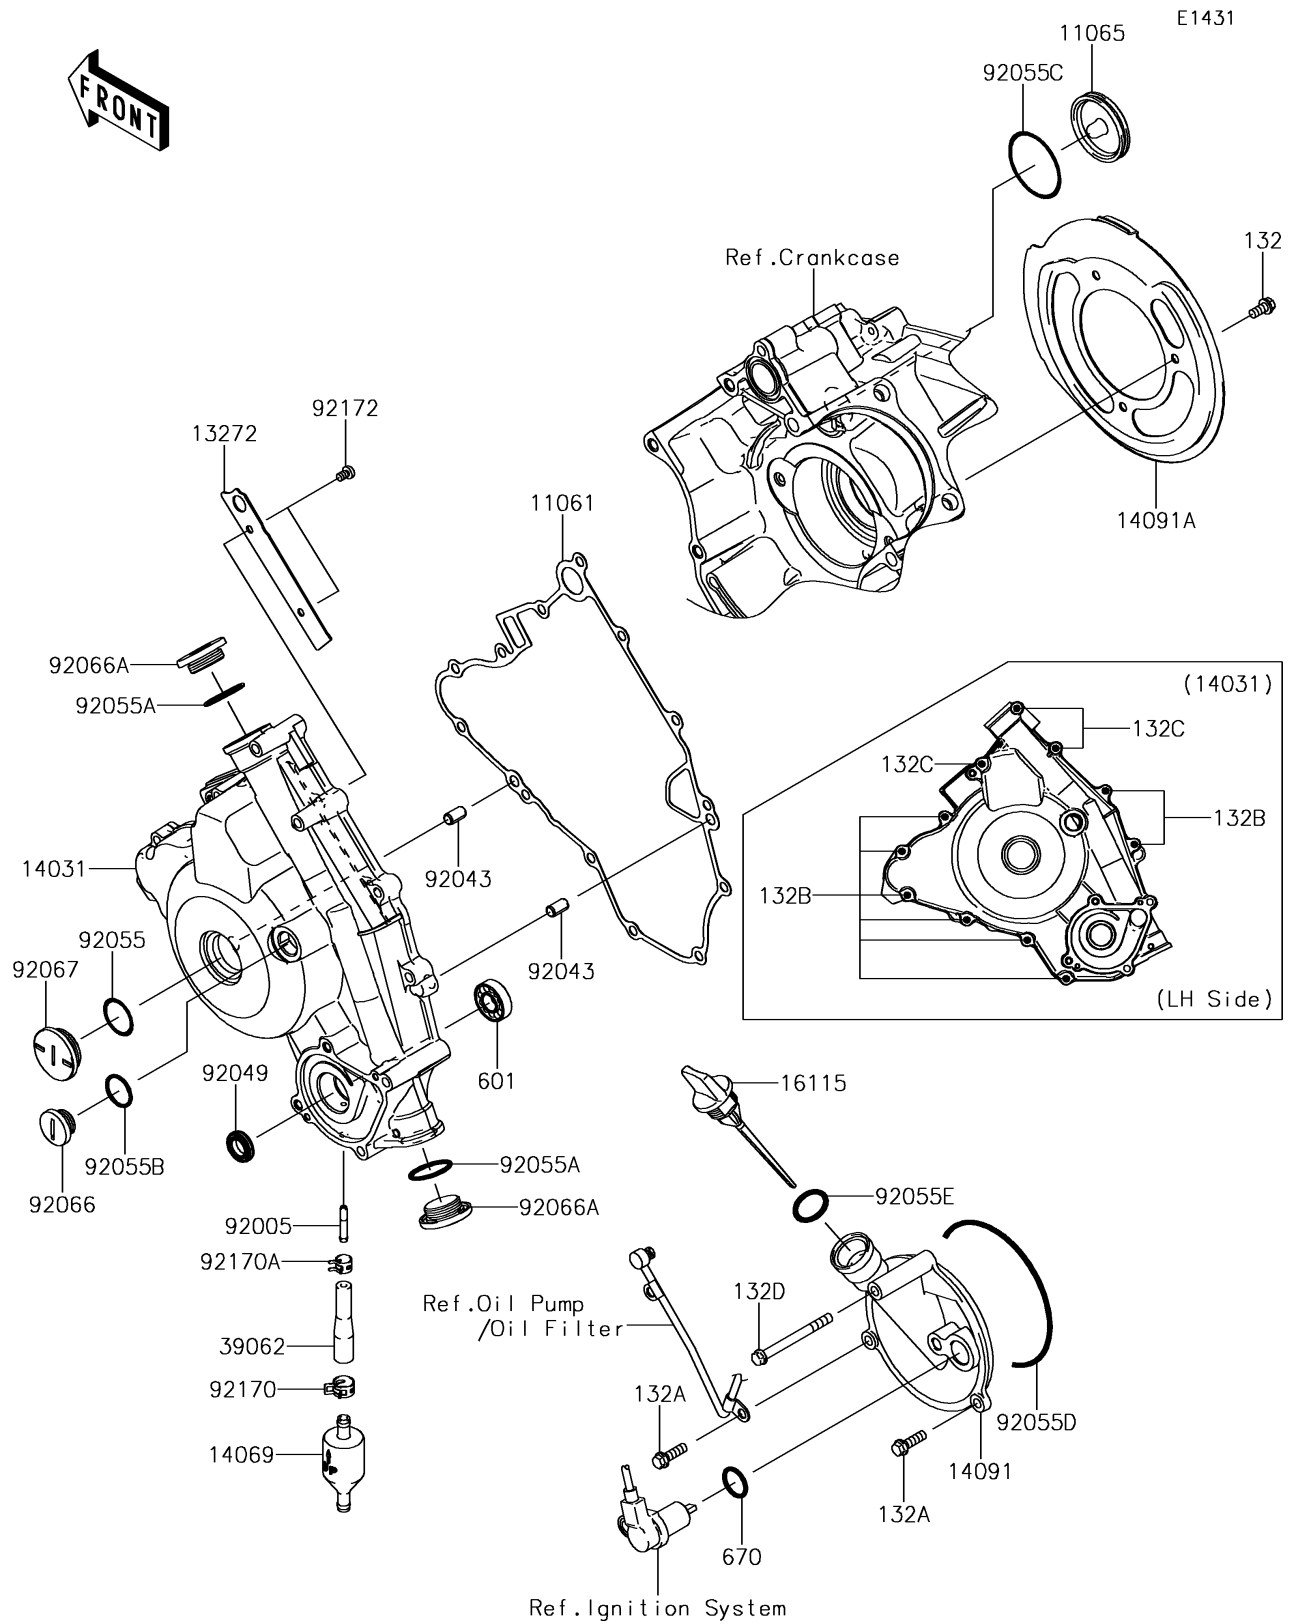

## 2015 Brute Force® 750 4x4i EPS PARTS DIAGRAM

Engine Cover(s)

## 2015 Brute Force® 750 4x4i EPS PARTS LIST

Engine Cover(s)

ITEM NAME	PART NUMBER	QUANTITY
GASKET (Ref # 11061)	11061-1119	1
CAP (Ref # 11065)	11065-1151	1
BOLT-FLANGED-SMALL,6X12 (Ref # 132)	132BA0612	1
PLATE (Ref # 13272)	13272-1090	1
BOLT-FLANGED-SMALL,6X20 (Ref # 132A)	132BA0620	1
BOLT-FLANGED-SMALL,6X30 (Ref # 132B)	132BA0630	1
BOLT-FLANGED-SMALL,6X55 (Ref # 132C)	132BA0655	1
BOLT-FLANGED-SMALL,6X65 (Ref # 132D)	132BA0665	1
COVER-GENERATOR (Ref # 14031)	14031-0127	1
BREATHER (Ref # 14069)	14069-1051	1
COVER (Ref # 14091)	14091-1365	1
COVER,BELT CONVERTER (Ref # 14091A)	14091-1571	1
CAP-OIL FILLER (Ref # 16115)	16115-0001	1
HOSE-COOLING,CARBURETOR-VALVE (Ref # 39062)	39062-1382	1
BEARING-BALL (Ref # 601)	601A6001	1
O RING,18MM (Ref # 670)	670D2018	1
FITTING (Ref # 92005)	92005-1264	1
PIN,6.2X8X14 (Ref # 92043)	92043-1263	1
SEAL-OIL,12X22X5 (Ref # 92049)	92049-0783	1
RING-O,27.7X2.4 (Ref # 92055)	92055-091	1
RING-O,25.7X2.4 (Ref # 92055A)	92055-1136	1
RING-O,20X2 (Ref # 92055B)	92055-1146	1
RING-O,44.7X2.4 (Ref # 92055C)	92055-1279	1
RING-O,99.5X2.0 (Ref # 92055D)	92055-1632	1
RING-O,20X3 (Ref # 92055E)	92055-2185	1
PLUG,COVER (Ref # 92066)	92066-0011	1
PLUG,25X8 (Ref # 92066A)	92066-0012	1
PLUG,30X8 (Ref # 92067)	92067-024	1
CLAMP (Ref # 92170)	92170-1492	1

## 2015 Brute Force® 750 4x4i EPS PARTS LIST

Engine Cover(s)

ITEM NAME	PART NUMBER	QUANTITY
CLAMP (Ref # 92170A)	92170-1493	1
SCREW,5X8 (Ref # 92172)	92172-0119	1