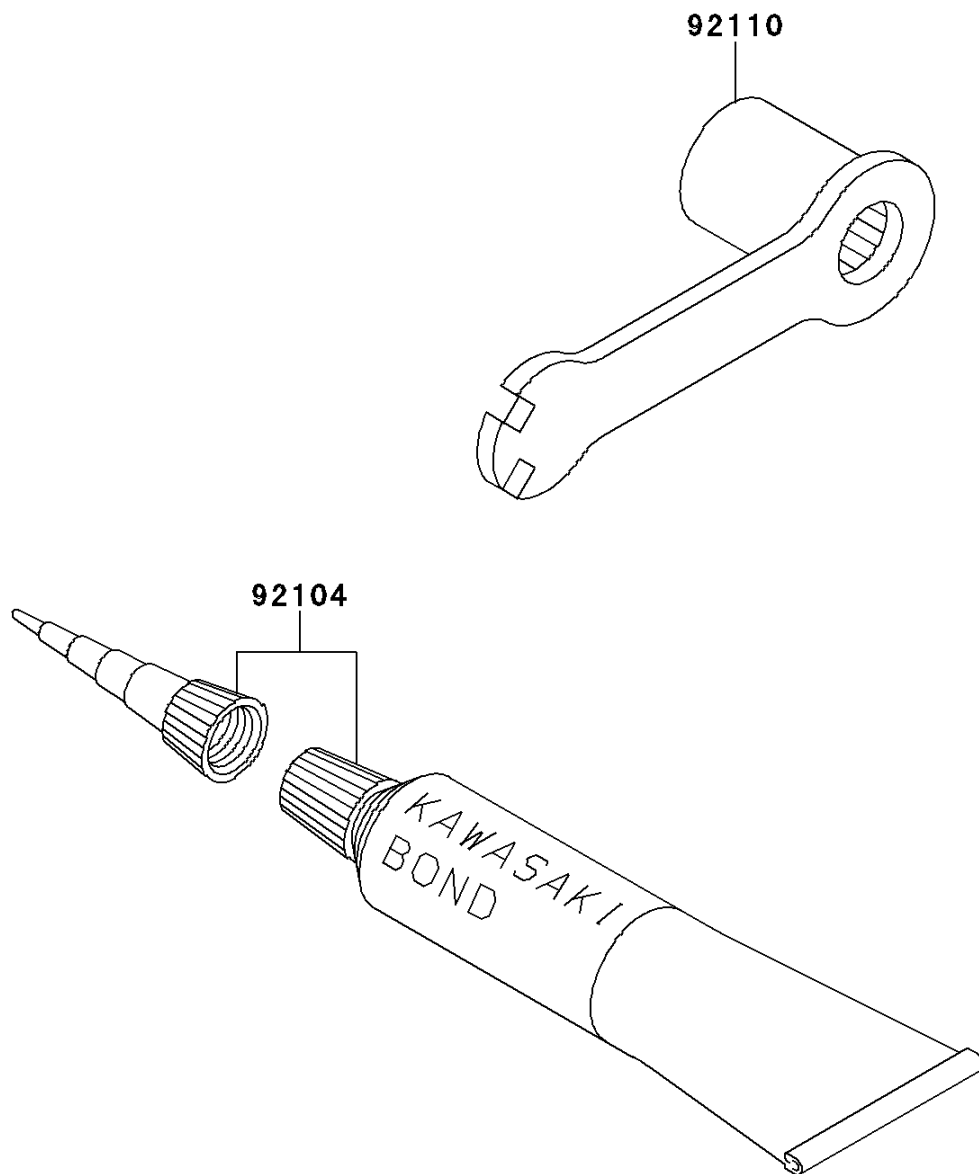

1993 KX™250 PARTS DIAGRAM

Tool

F2810

1993 KX™250 PARTS LIST

Tool

ITEM NAME	PART NUMBER	QUANTITY
GASKET-LIQUID,TUBE,100G,SILVER (Ref # 92104)	92104-002	1
TOOL-WRENCH,BOX,21MM&SPOKE (Ref # 92110)	92110-1141	1