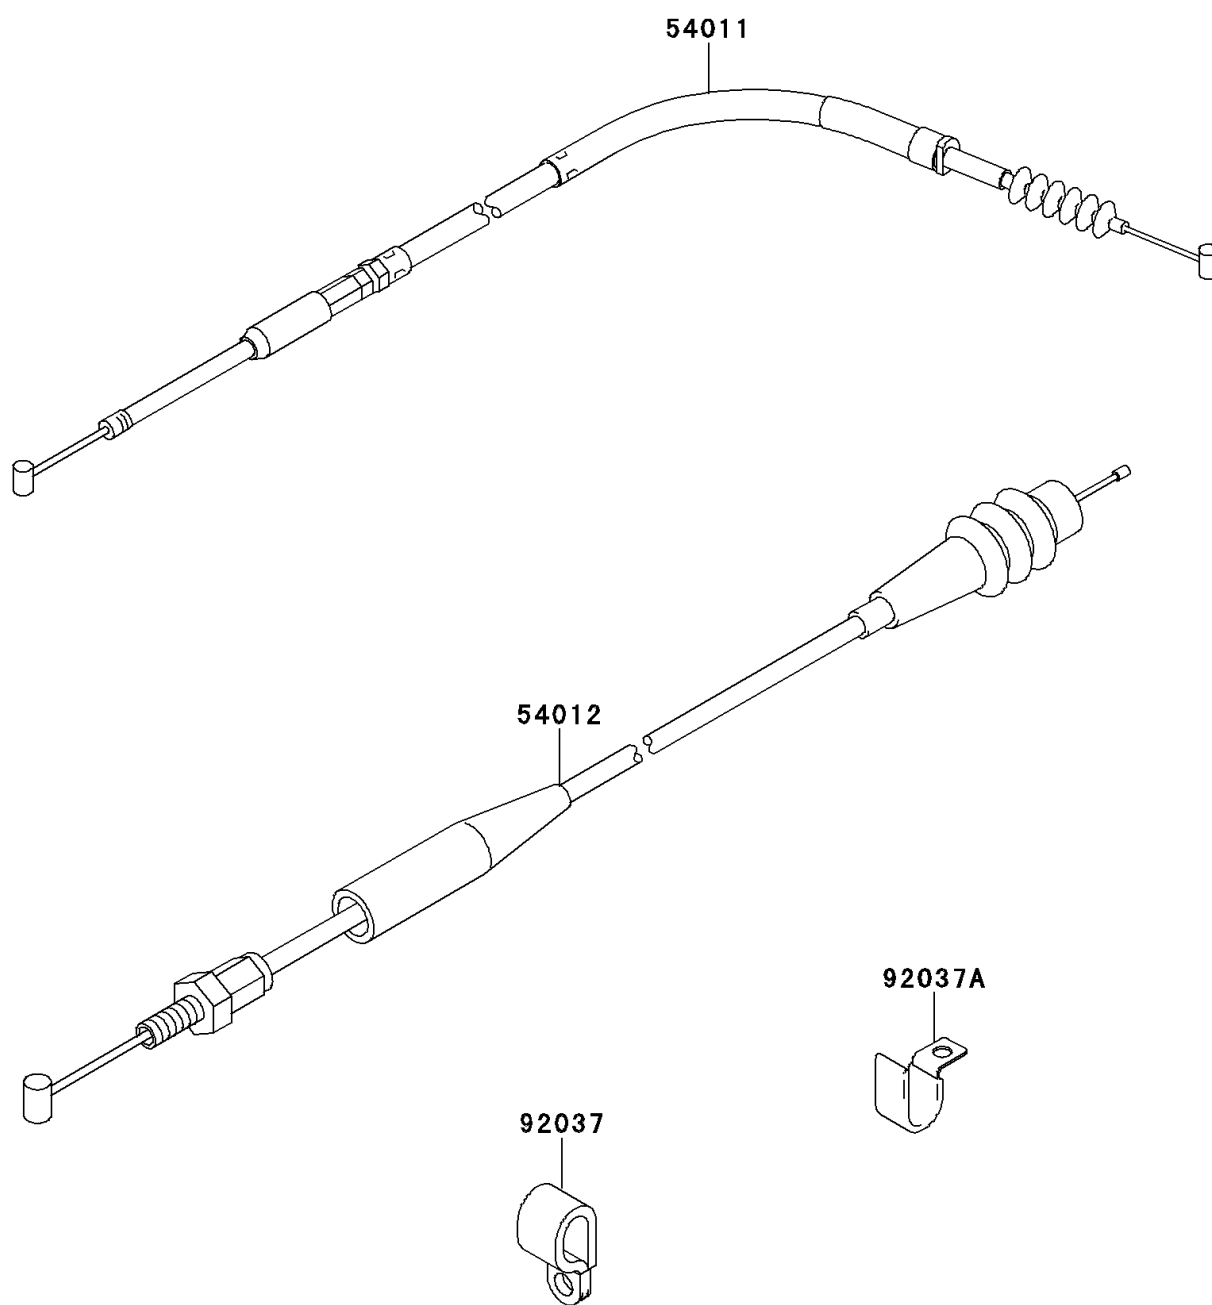

## 1993 KX™250 PARTS DIAGRAM

Cable

F2540

## 1993 KX™250 PARTS LIST

Cable

ITEM NAME	PART NUMBER	QUANTITY
CABLE-CLUTCH (Ref # 54011)	54011-1327	1
CABLE-THROTTLE (Ref # 54012)	54012-1432	1
CLAMP (Ref # 92037)	92037-1608	1
CLAMP (Ref # 92037A)	92037-1700	1