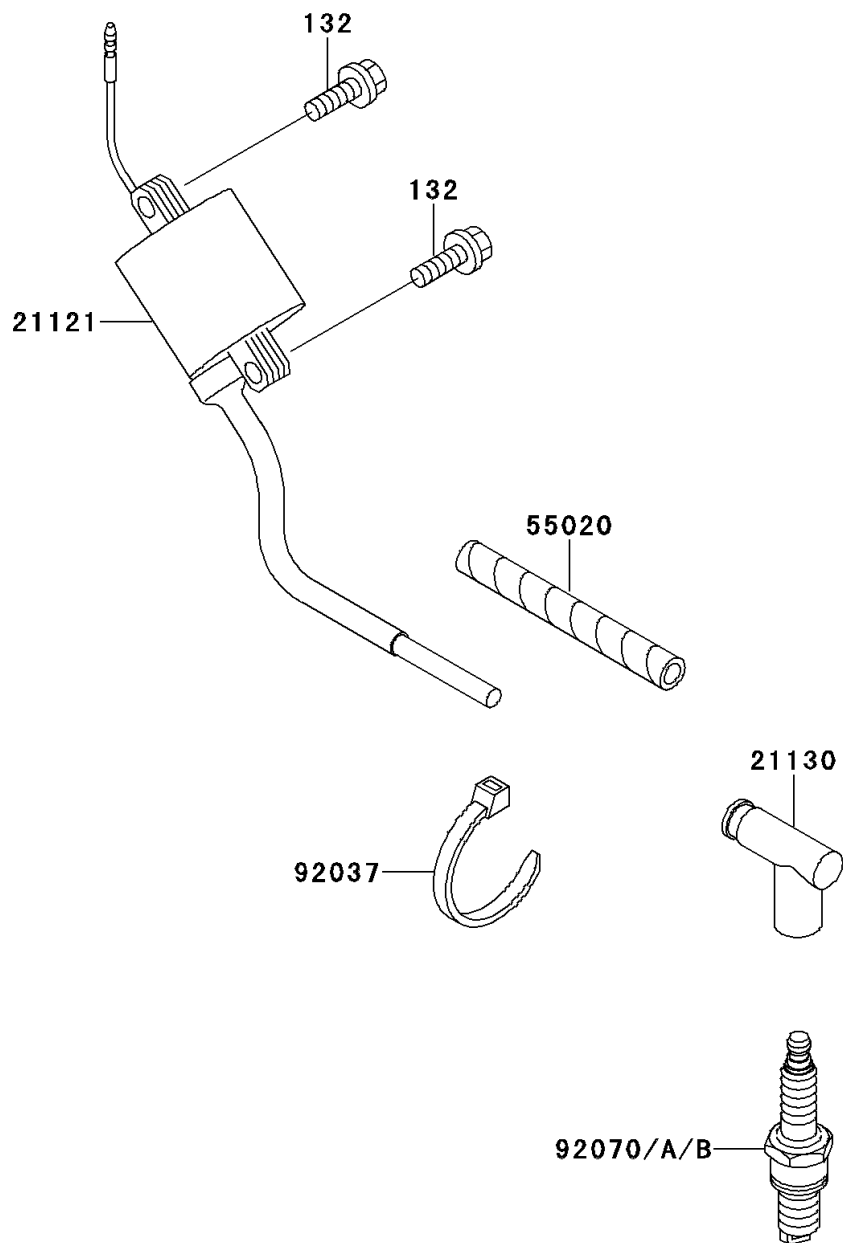

1993 KX™250 PARTS DIAGRAM

Ignition Coil

E1830

1993 KX™250 PARTS LIST

Ignition Coil

ITEM NAME	PART NUMBER	QUANTITY
BOLT-FLANGED-SMALL (Ref # 132)	132G0618	1
COIL-IGNITION (Ref # 21121)	21121-1200	1
CAP-SPARK PLUG (Ref # 21130)	21130-1072	1
GUARD (Ref # 55020)	55020-1424	1
CLAMP (Ref # 92037)	92037-1173	1
PLUG-SPARK,R6252E-9(NGK) (Ref # 92070)	92070-1197	1
PLUG-SPARK,R6254E-9(NGK) (Ref # 92070A)	92070-1198	1
PLUG-SPARK,R4630A-9(NGK) (Ref # 92070B)	92070-1206	1