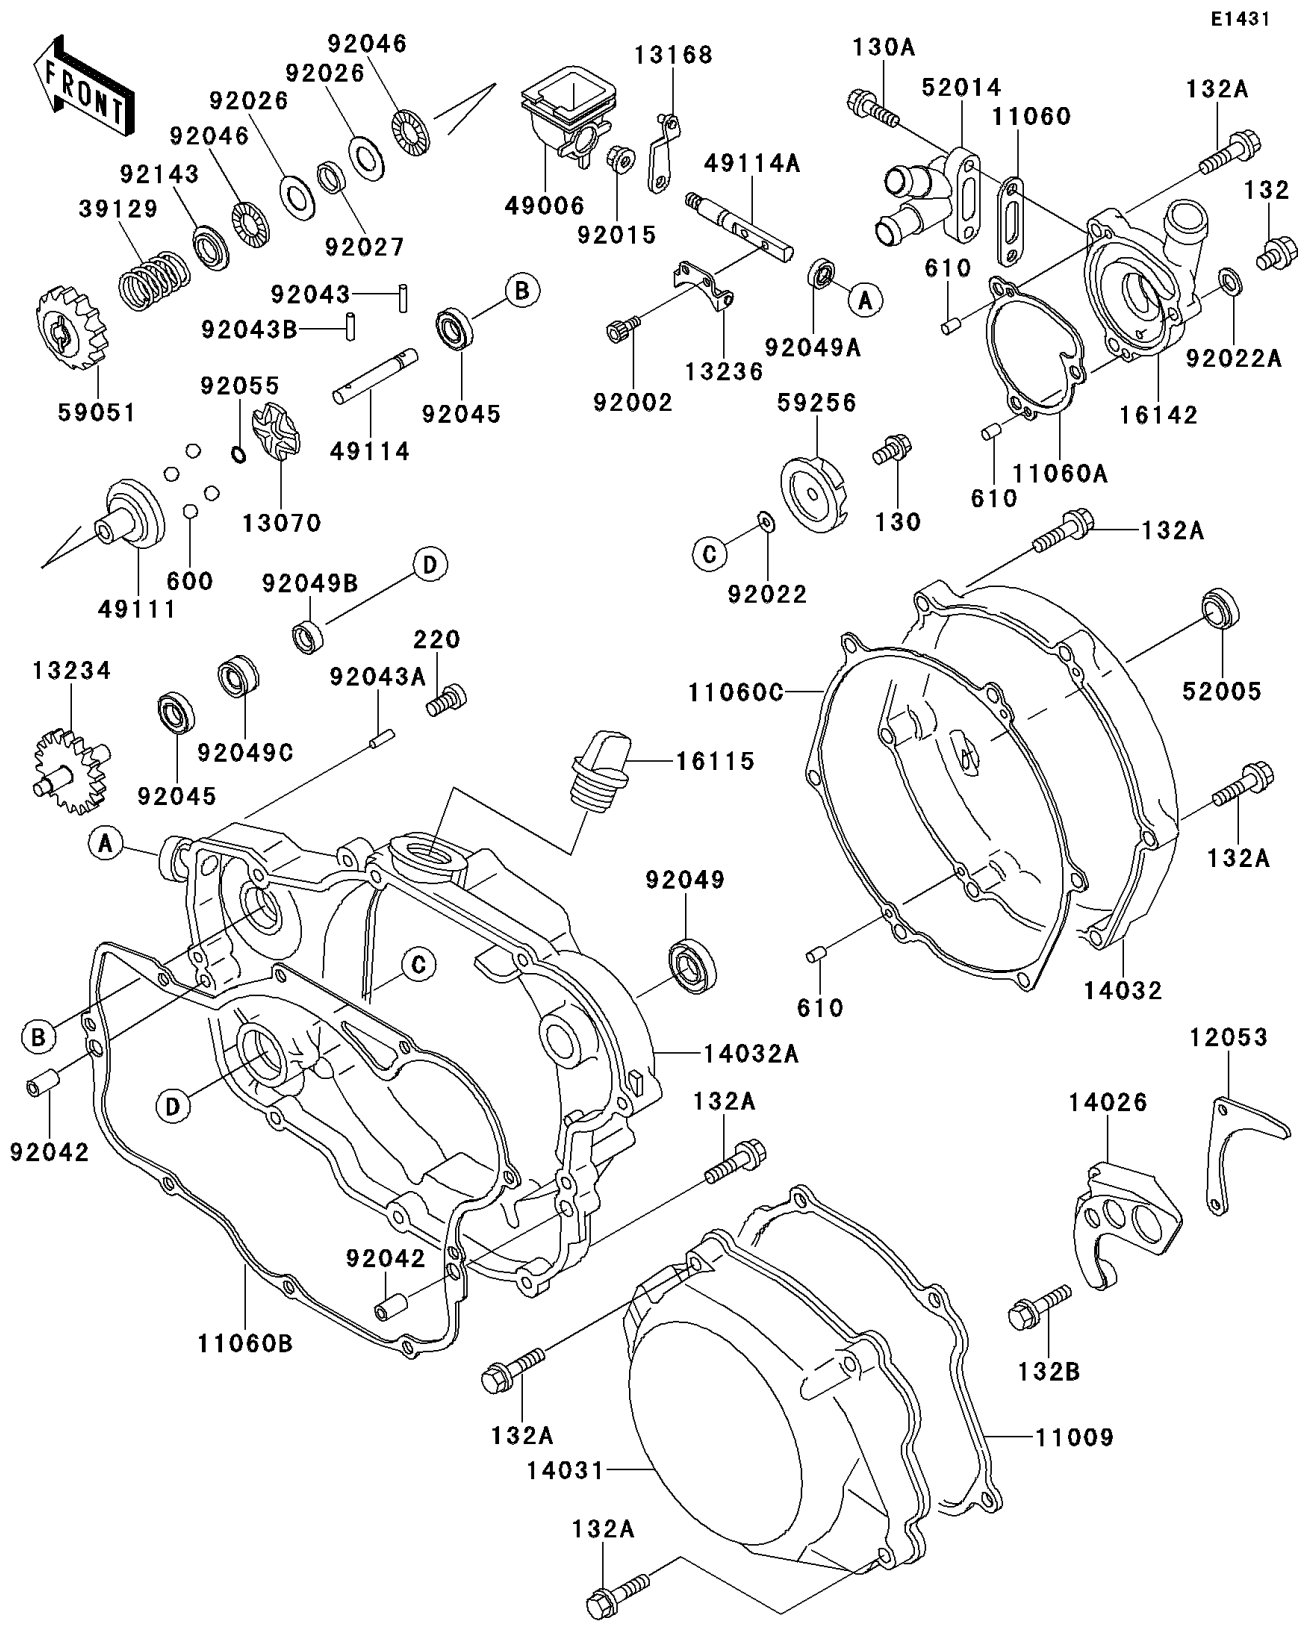

1993 KX™250 PARTS DIAGRAM

Engine Cover

1993 KX™250 PARTS LIST

Engine Cover

ITEM NAME	PART NUMBER	QUANTITY
GASKET,GENERATOR COVER (Ref # 11009)	11009-1951	1
GASKET (Ref # 11060)	11060-1183	1
GASKET,PUMP COVER (Ref # 11060A)	11060-1184	1
GASKET,CLUTCH COVER,IN (Ref # 11060B)	11060-1185	1
GASKET,CLUTCH COVER,OUT (Ref # 11060C)	11060-1186	1
GUIDE-CHAIN (Ref # 12053)	12053-1233	1
GUIDE (Ref # 13070)	13070-1206	1
LEVER,GOVERNOR (Ref # 13168)	13168-1500	1
SHAFT-COMP (Ref # 13234)	13234-1096	1
LEVER-COMP,GOVERNOR (Ref # 13236)	13236-1250	1
COVER-CHAIN (Ref # 14026)	14026-1174	1
COVER-GENERATOR (Ref # 14031)	14031-1244	1
COVER-CLUTCH,OUT (Ref # 14032)	14032-1313	1
COVER-CLUTCH,IN (Ref # 14032A)	14032-1327	1
CAP-OIL FILLER (Ref # 16115)	16115-018	1
COVER-PUMP (Ref # 16142)	16142-1117	1
SPRING-GOVERNOR (Ref # 39129)	39129-1009	1
BOOT (Ref # 49006)	49006-1277	1
HOLDER-GOVERNOR WEIGHT (Ref # 49111)	49111-1054	1
SHAFT-GOVERNOR (Ref # 49114)	49114-1074	1
SHAFT-GOVERNOR (Ref # 49114A)	49114-1077	1
GAUGE,OIL LEVEL (Ref # 52005)	52005-1055	1
ELBOW (Ref # 52014)	52014-1073	1
GEAR-SPUR (Ref # 59051)	59051-1277	1
IMPELLER (Ref # 59256)	59256-1065	1
BOLT,SOCKET,4X8 (Ref # 92002)	92002-1403	1
NUT,FLANGED,6MM (Ref # 92015)	92015-1193	1
WASHER,5.2X13X1 (Ref # 92022)	92022-1380	1
WASHER,6.2X11X1 (Ref # 92022A)	92022-304	1