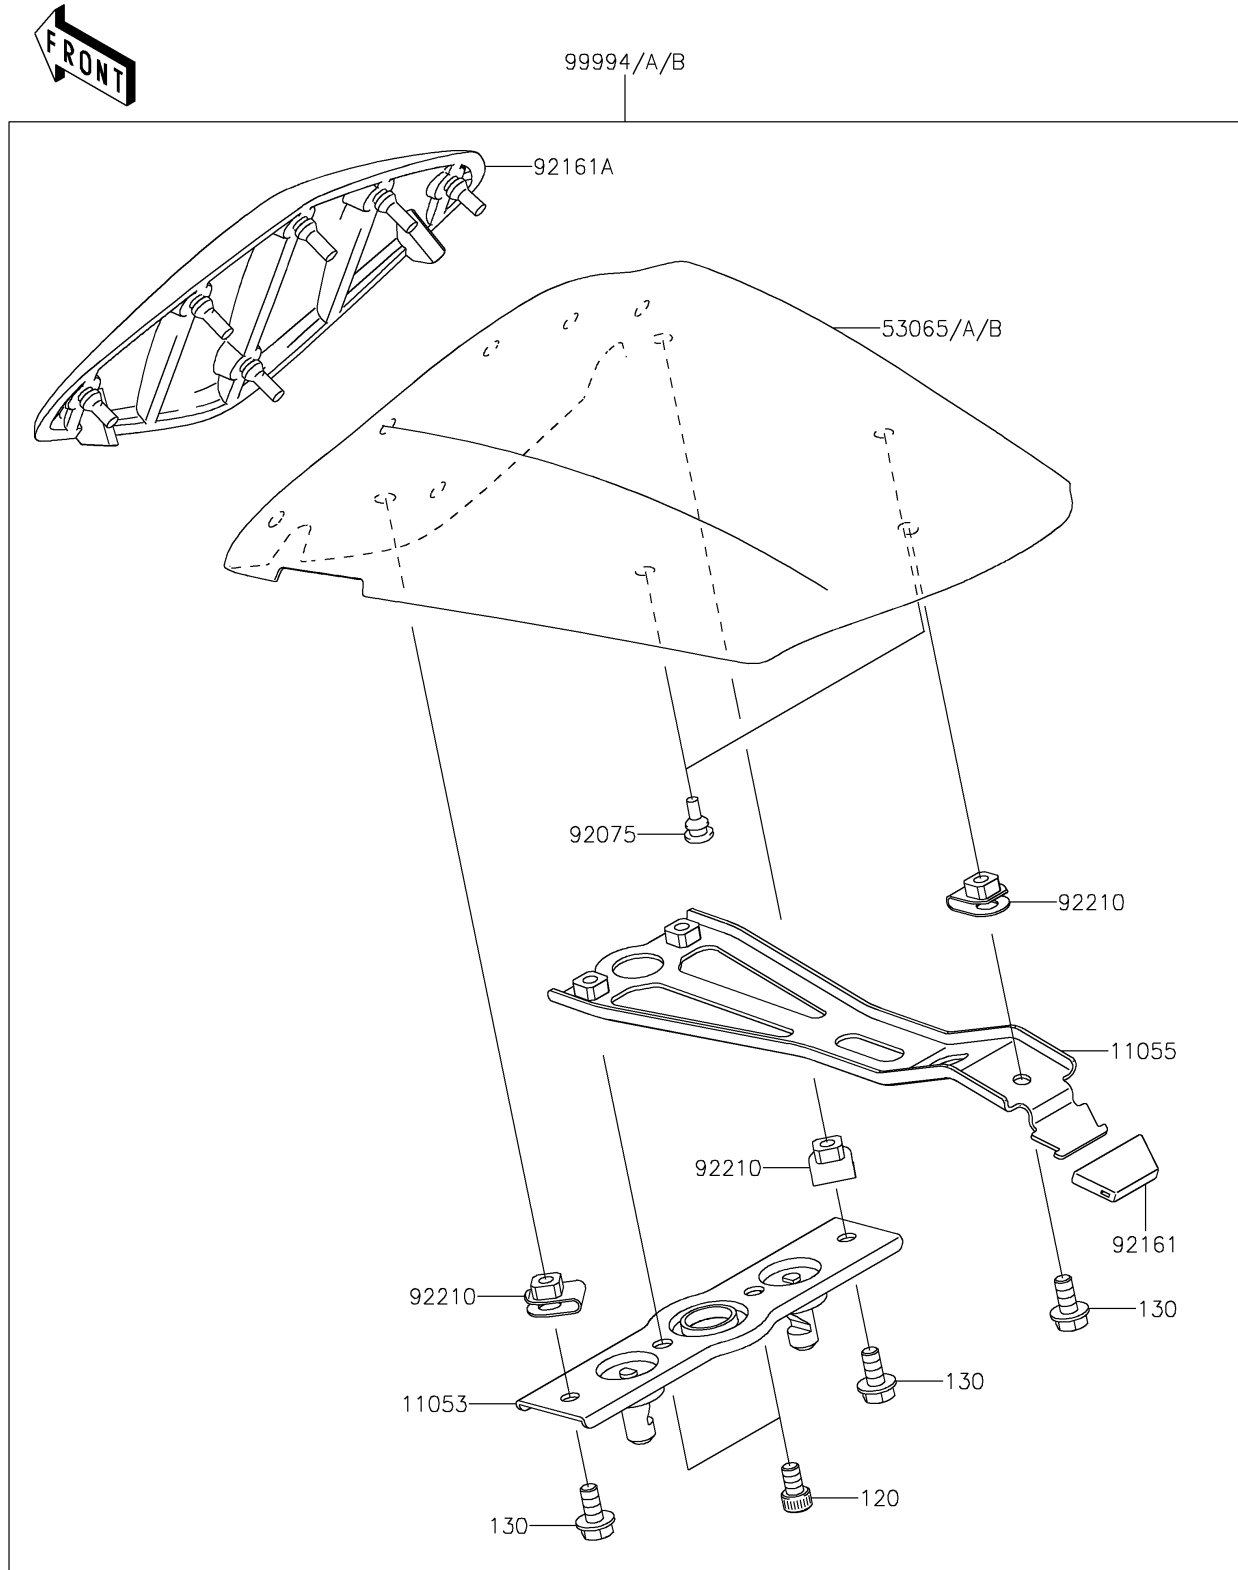

2016 NINJA® ZX™-6R ABS PARTS DIAGRAM

Accessory(Single Seat Cover)

F2910

2016 NINJA® ZX™-6R ABS PARTS LIST

Accessory(Single Seat Cover)

ITEM NAME	PART NUMBER	QUANTITY
BRACKET,SEAT LOCK STRIKER (Ref # 11053)	11053-0386	1
BRACKET,SEAT COVER (Ref # 11055)	11055-0871	1
BOLT-SOCKET,6X10 (Ref # 120)	120CA0610	1
BOLT-FLANGED,6X14 (Ref # 130)	130BA0614	1
COVER SEAT,F.EBONY (Ref # 53065)	53065-0022-45L	1
DAMPER,6X10X15 (Ref # 92075)	92075-1808	1
DAMPER (Ref # 92161)	92161-0629	1
DAMPER,SEAT COVER (Ref # 92161A)	92161-0697	1
NUT,6MM (Ref # 92210)	92210-0277	1
KIT,SINGLE SEAT COVER,F.EBONY (Ref # 99994)	99994-0351-45L	1