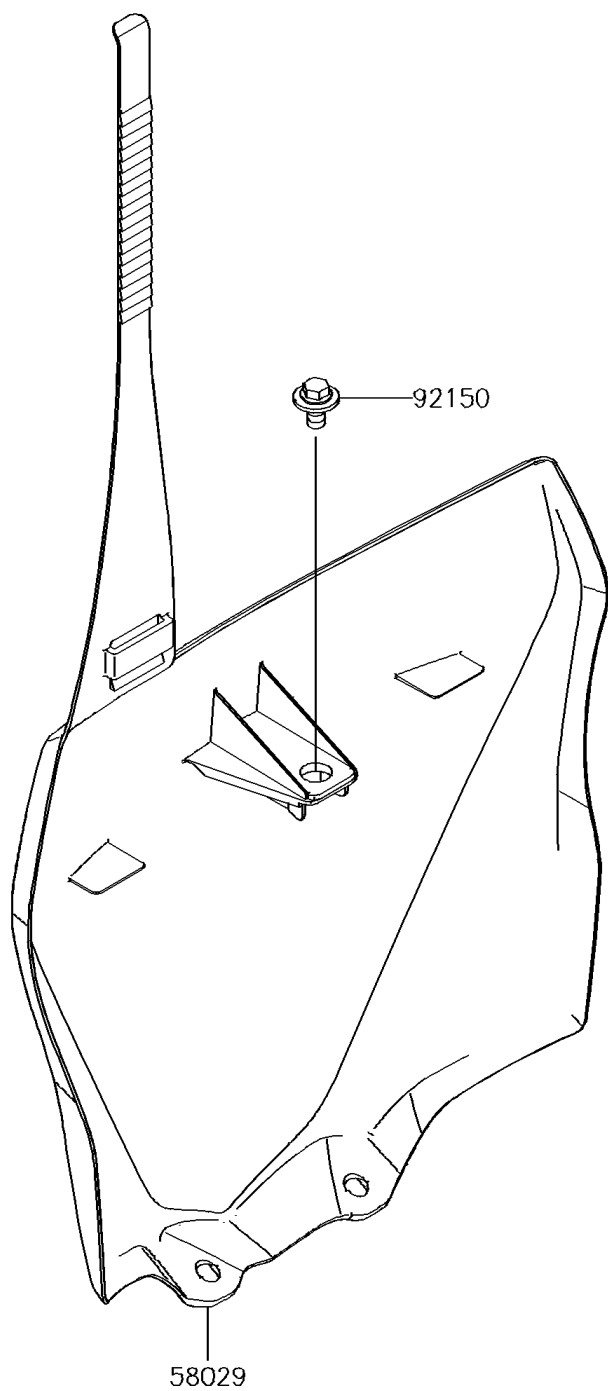

## 2014 KX™85 PARTS DIAGRAM

Accessory

F2910

## 2014 KX™85 PARTS LIST

Accessory

ITEM NAME	PART NUMBER	QUANTITY
PLATE-NUMBER,B.WHITE (Ref # 58029)	58029-0011-266	1
BOLT,6X12 (Ref # 92150)	92150-1435	1