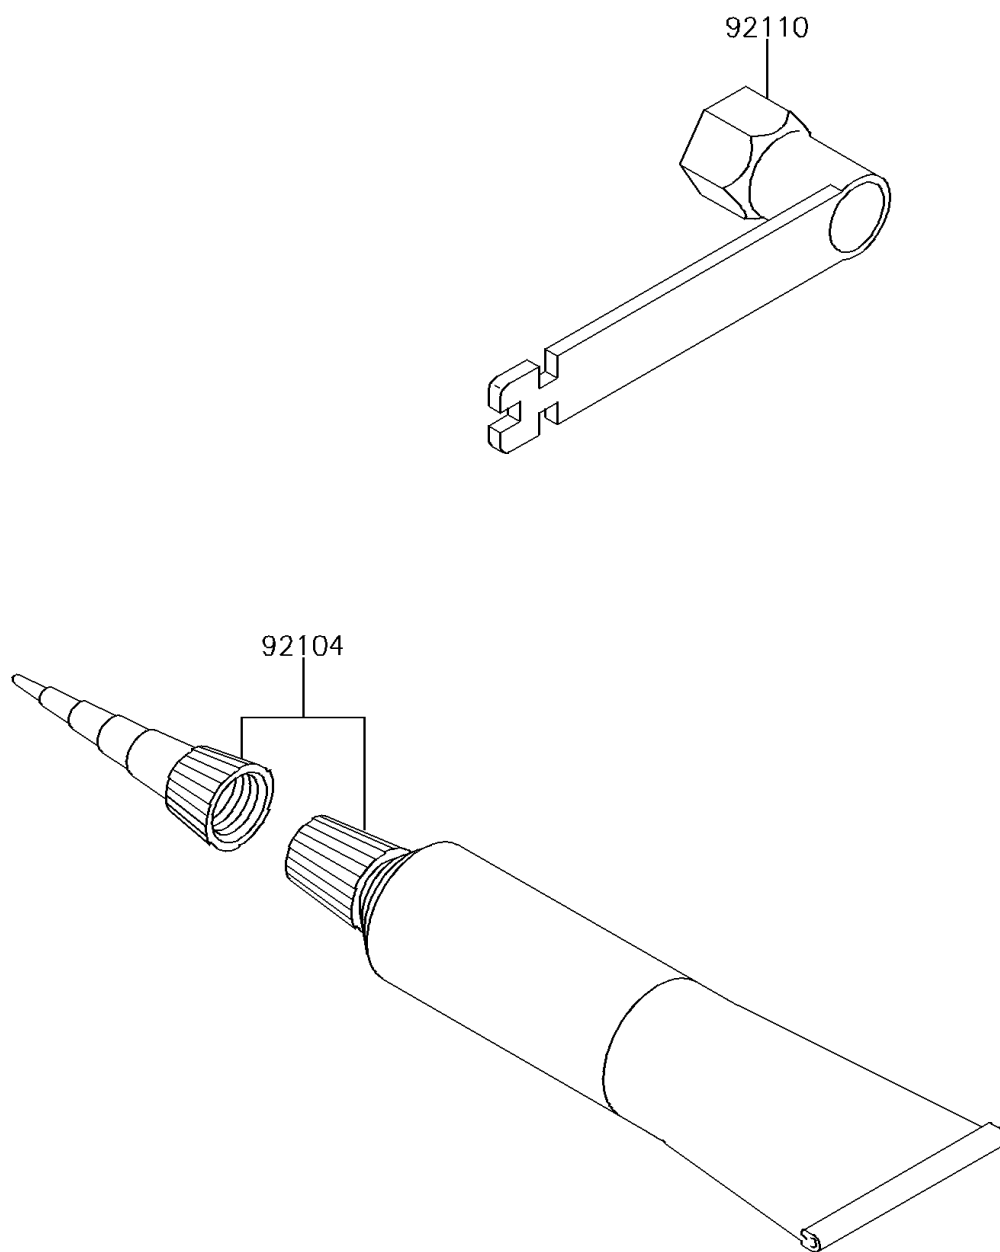

2014 KX™85 PARTS DIAGRAM

Owner's Tools

F2810

2014 KX™85 PARTS LIST

Owner's Tools

ITEM NAME	PART NUMBER	QUANTITY
GASKET-LIQUID,TB1105B,SILVER (Ref # 92104)	92104-002	1
TOOL-WRENCH,PLUG,21MM (Ref # 92110)	92110-0571	1