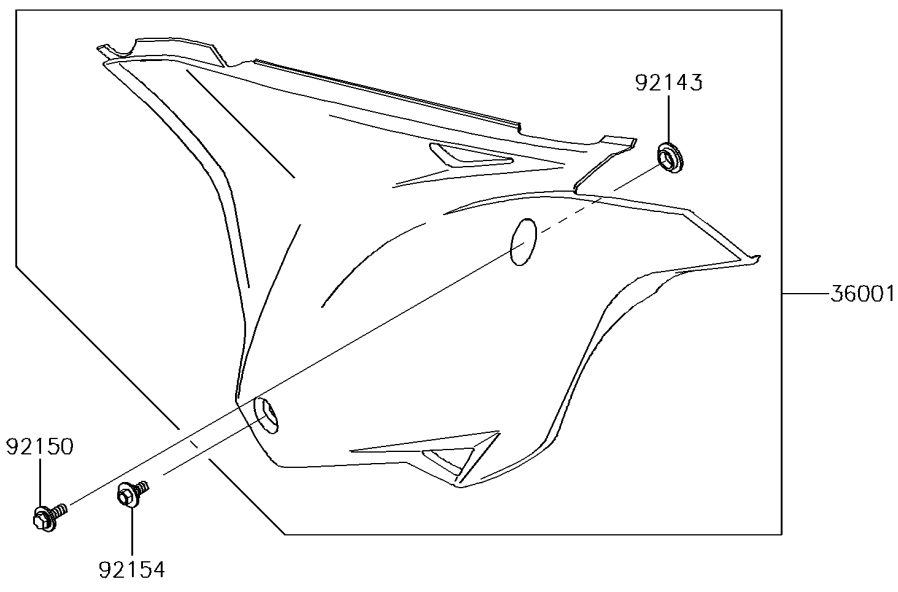

2014 KX™85 PARTS DIAGRAM

Side Covers

F2611

2014 KX™85 PARTS LIST

Side Covers

ITEM NAME	PART NUMBER	QUANTITY
COVER-SIDE,LH,B.WHITE (Ref # 36001)	36001-0591-266	1
COVER-SIDE,RH,B.WHITE (Ref # 36001A)	36001-0592-266	1
COLLAR (Ref # 92143)	92143-1196	1
BOLT,FLANGED,6X16 (Ref # 92150)	92150-1506	1
BOLT,FLANGED,6X9 (Ref # 92154)	92154-0546	1