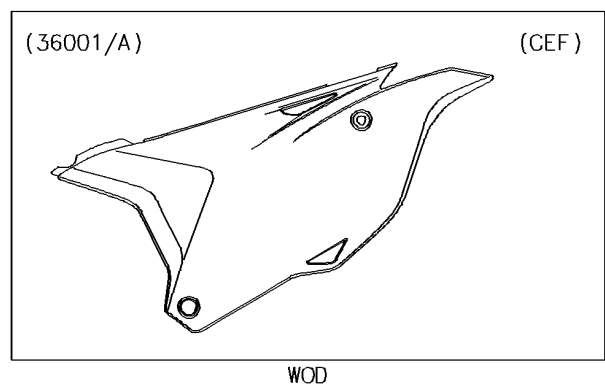

2014 KX™85 PARTS DIAGRAM

Side Covers

F2611

2014 KX™85 PARTS LIST

Side Covers

ITEM NAME	PART NUMBER	QUANTITY
COVER-SIDE,LH,B.WHITE (Ref # 36001)	36001-0591-266	1
COVER-SIDE,RH,B.WHITE (Ref # 36001A)	36001-0592-266	1
COLLAR (Ref # 92143)	92143-1196	1
BOLT,FLANGED,6X16 (Ref # 92150)	92150-1506	1
BOLT,FLANGED,6X9 (Ref # 92154)	92154-0546	1