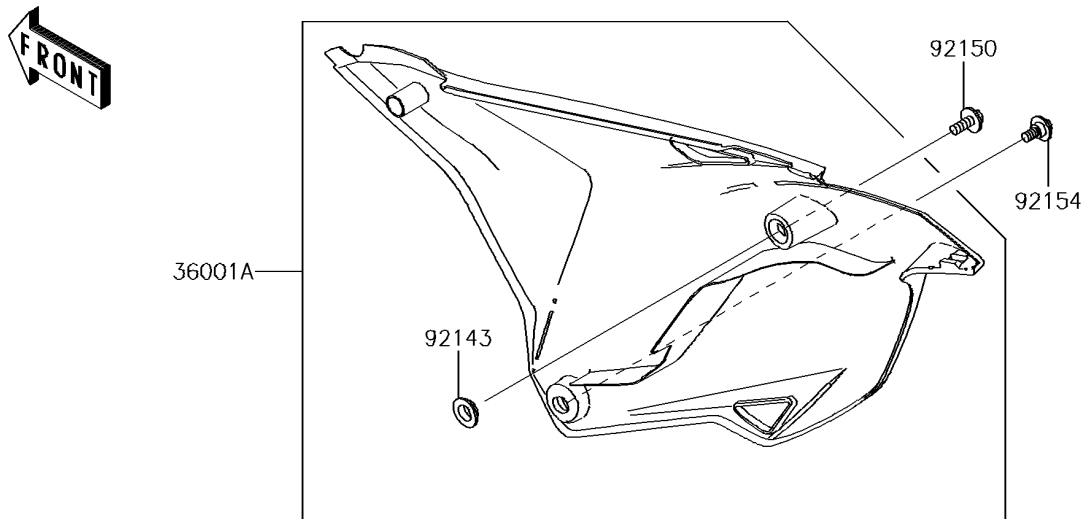

2014 KX™85 PARTS DIAGRAM

Side Covers

F2611

2014 KX™85 PARTS LIST

Side Covers

ITEM NAME	PART NUMBER	QUANTITY
COVER-SIDE,LH,B.WHITE (Ref # 36001)	36001-0591-266	1
COVER-SIDE,RH,B.WHITE (Ref # 36001A)	36001-0592-266	1
COLLAR (Ref # 92143)	92143-1196	1
BOLT,FLANGED,6X16 (Ref # 92150)	92150-1506	1
BOLT,FLANGED,6X9 (Ref # 92154)	92154-0546	1