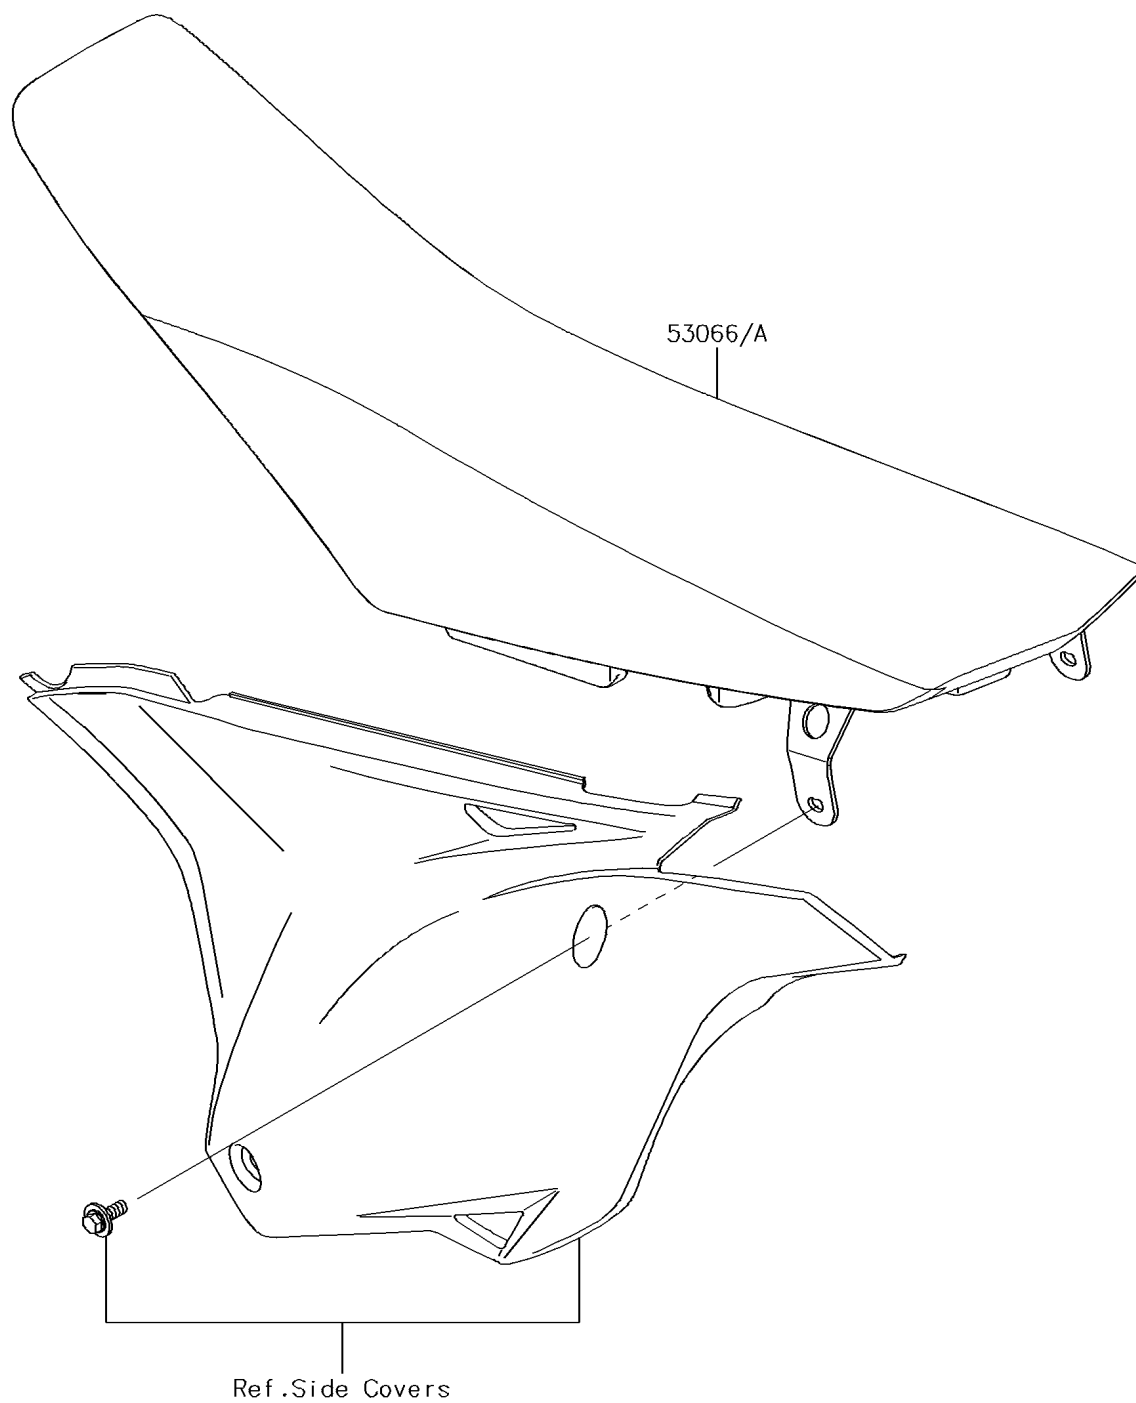

## 2014 KX™85 PARTS DIAGRAM

Seat

F2510

## 2014 KX™85 PARTS LIST

Seat

ITEM NAME	PART NUMBER	QUANTITY
SEAT-ASSY,BLACK/GREEN (Ref # 53066)	53066-0395-13R	1