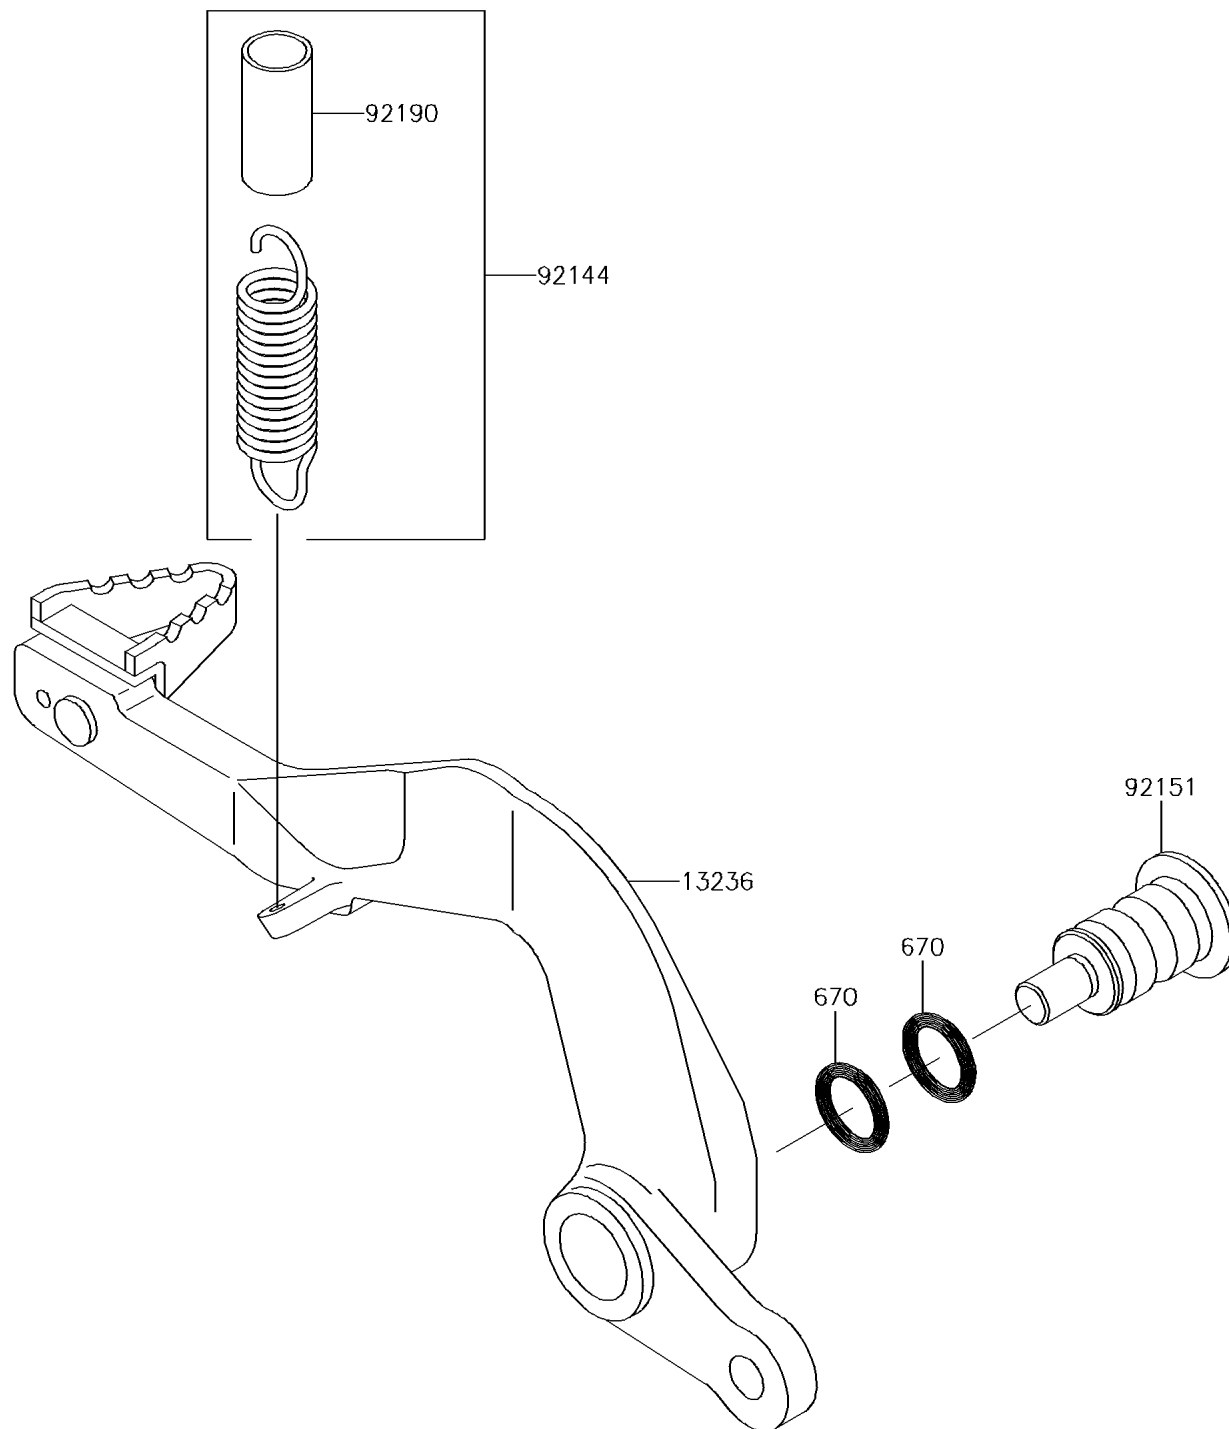

2014 KX™85 PARTS DIAGRAM

Brake Pedal

F2260

2014 KX™85 PARTS LIST

Brake Pedal

ITEM NAME	PART NUMBER	QUANTITY
LEVER-COMP,BRAKE PEDAL,ALUM. (Ref # 13236)	13236-1353	1
O RING,12MM (Ref # 670)	670B2012	1
SPRING,BRAKE PEDAL RETURN (Ref # 92144)	92144-1752	1
BOLT,BRAKE PEDAL,8MM (Ref # 92151)	92151-1572	1
TUBE,13X16X25 (Ref # 92190)	92190-1488	1