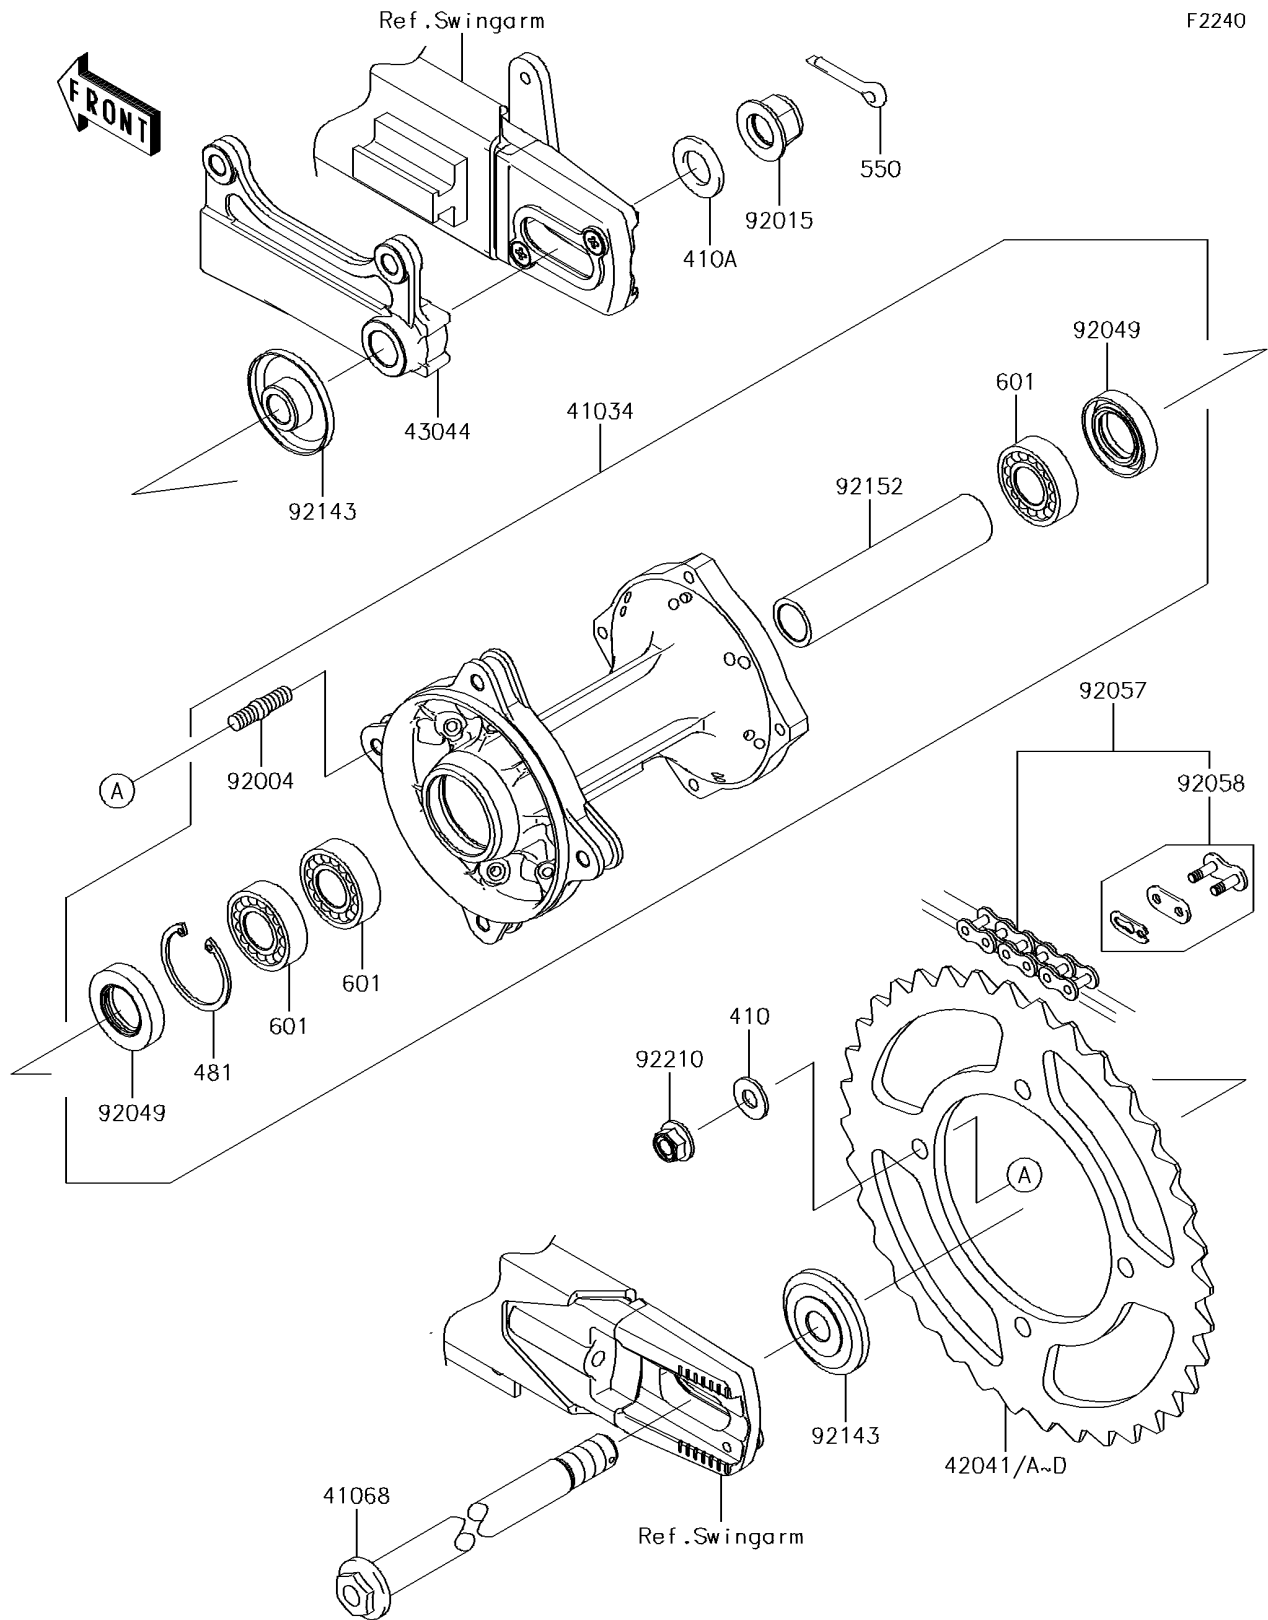

2014 KX™85 PARTS DIAGRAM

Rear Hub

2014 KX™85 PARTS LIST

Rear Hub

ITEM NAME	PART NUMBER	QUANTITY
WASHER-PLAIN-SMALL,8MM (Ref # 410)	410AA0800	1
DRUM-ASSY,REAR BRAKE (Ref # 41034)	41034-0570	1
AXLE,RR (Ref # 41068)	41068-1401	1
WASHER-PLAIN-SMALL,14MM (Ref # 410A)	410AA1400	1
SPROCKET-HUB,49T (Ref # 42041)	42041-1207	1
SPROCKET-HUB,48T (Ref # 42041A)	42041-1227	1
SPROCKET-HUB,50T (Ref # 42041B)	42041-1228	1
SPROCKET-HUB,51T (Ref # 42041C)	42041-1229	1
SPROCKET-HUB,52T (Ref # 42041D)	42041-1245	1
HOLDER-COMP-CALIPER (Ref # 43044)	43044-1122	1
CIRCLIP-TYPE-C,35MM (Ref # 481)	481J3500	1
PIN-COTTER,2.5X20 (Ref # 550)	550AA2520	1
BEARING-BALL (Ref # 601)	601B6202UU	1
STUD,8X16 (Ref # 92004)	92004-0730	1
NUT,FLANGED,14MM (Ref # 92015)	92015-1401	1
SEAL-OIL (Ref # 92049)	92049-1469	1
CHAIN,DRIVE,DID420DS2X120L (Ref # 92057)	92057-1496	1
JOINT-CHAIN,DRIVE (Ref # 92058)	92058-1086	1
COLLAR,RR AXLE,L=12.5 (Ref # 92143)	92143-1938	1
COLLAR,RR BRAKE DRUM,L=95 (Ref # 92152)	92152-1090	1
NUT,FLANGED,LOCK,8MM (Ref # 92210)	92210-0493	1