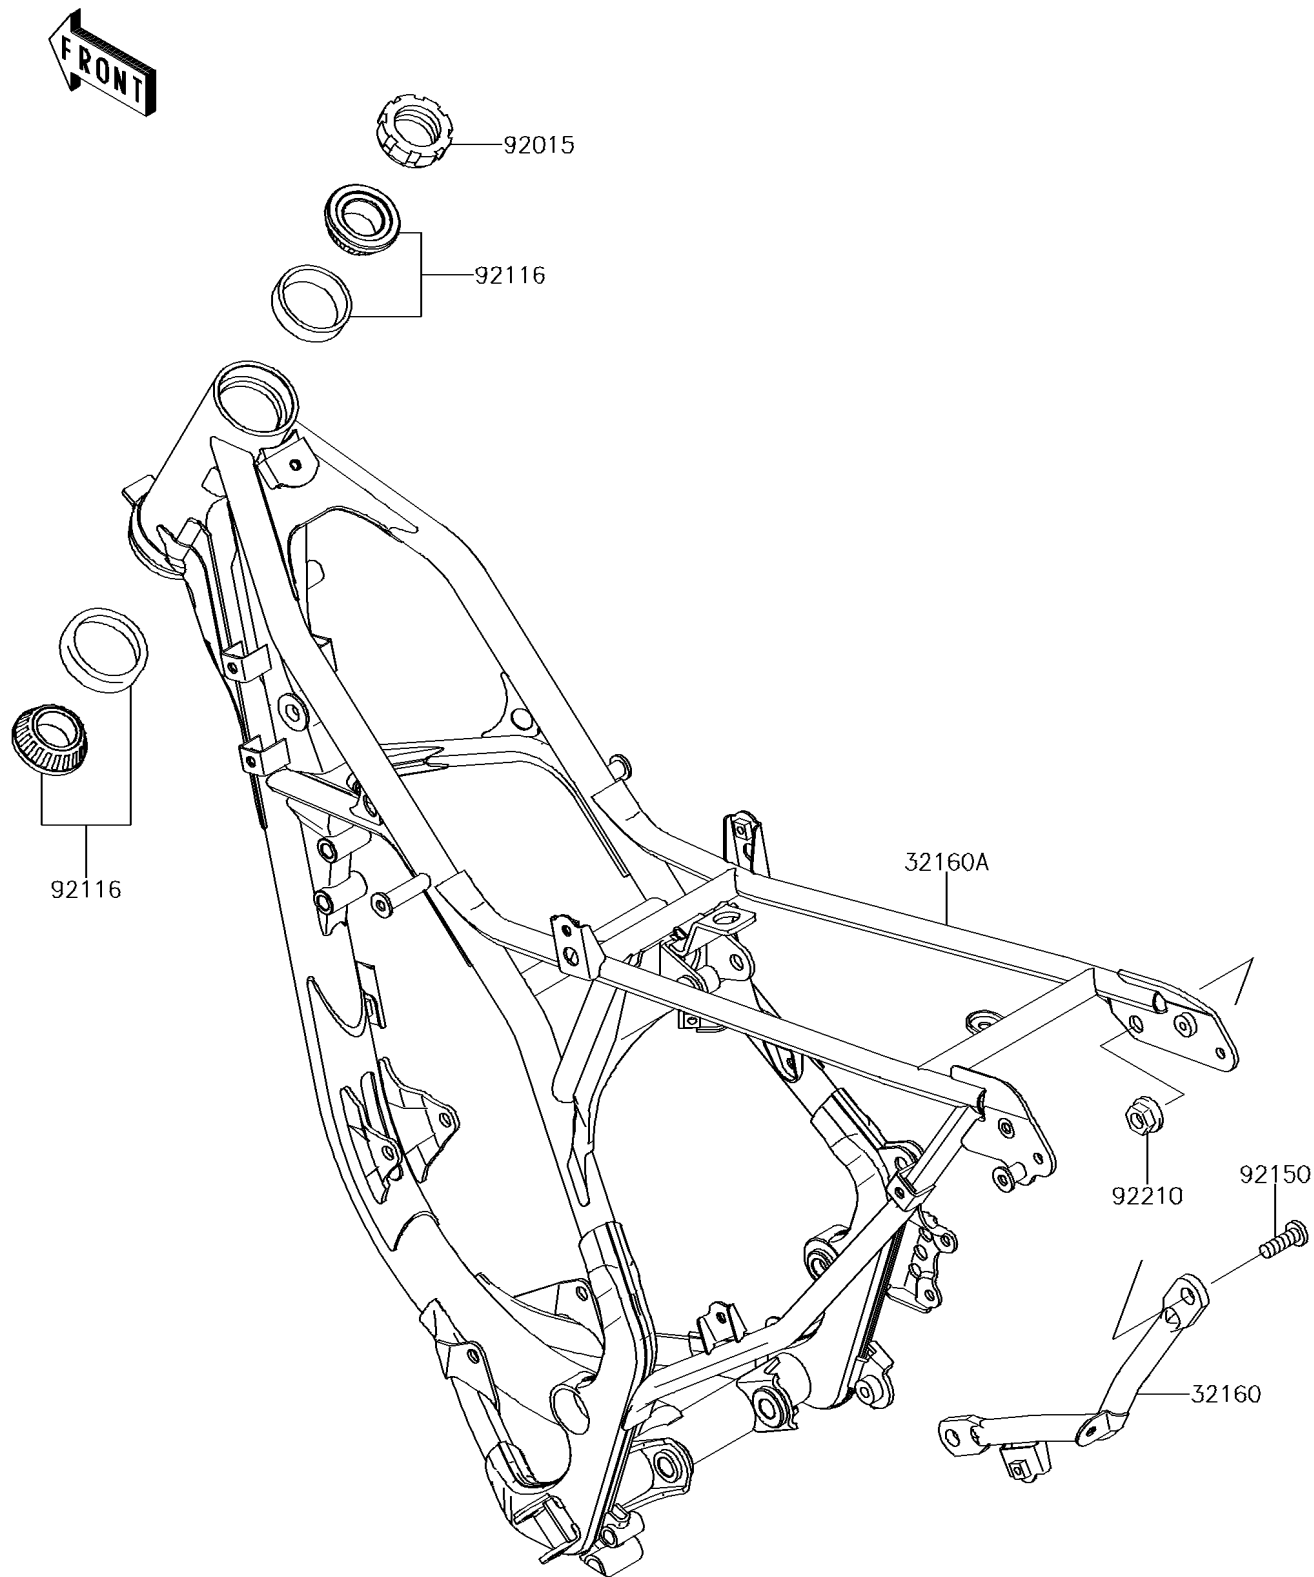

2014 KX™85 PARTS DIAGRAM

Frame

F2120

2014 KX™85 PARTS LIST

Frame

ITEM NAME	PART NUMBER	QUANTITY
FRAME-COMP,SUB,F.S.BLACK (Ref # 32160)	32160-0670-18R	1
FRAME-COMP,MAIN,F.S.BLACK (Ref # 32160A)	32160-0671-18R	1
NUT,STEERING STEM,25MM (Ref # 92015)	92015-1684	1
BEARING-ROLLER,H1-CAP32005JRRS (Ref # 92116)	92116-1065	1
BOLT,SOCKET,10X23 (Ref # 92150)	92150-1221	1
NUT,LOCK,FLANGED,10MM (Ref # 92210)	92210-1080	1