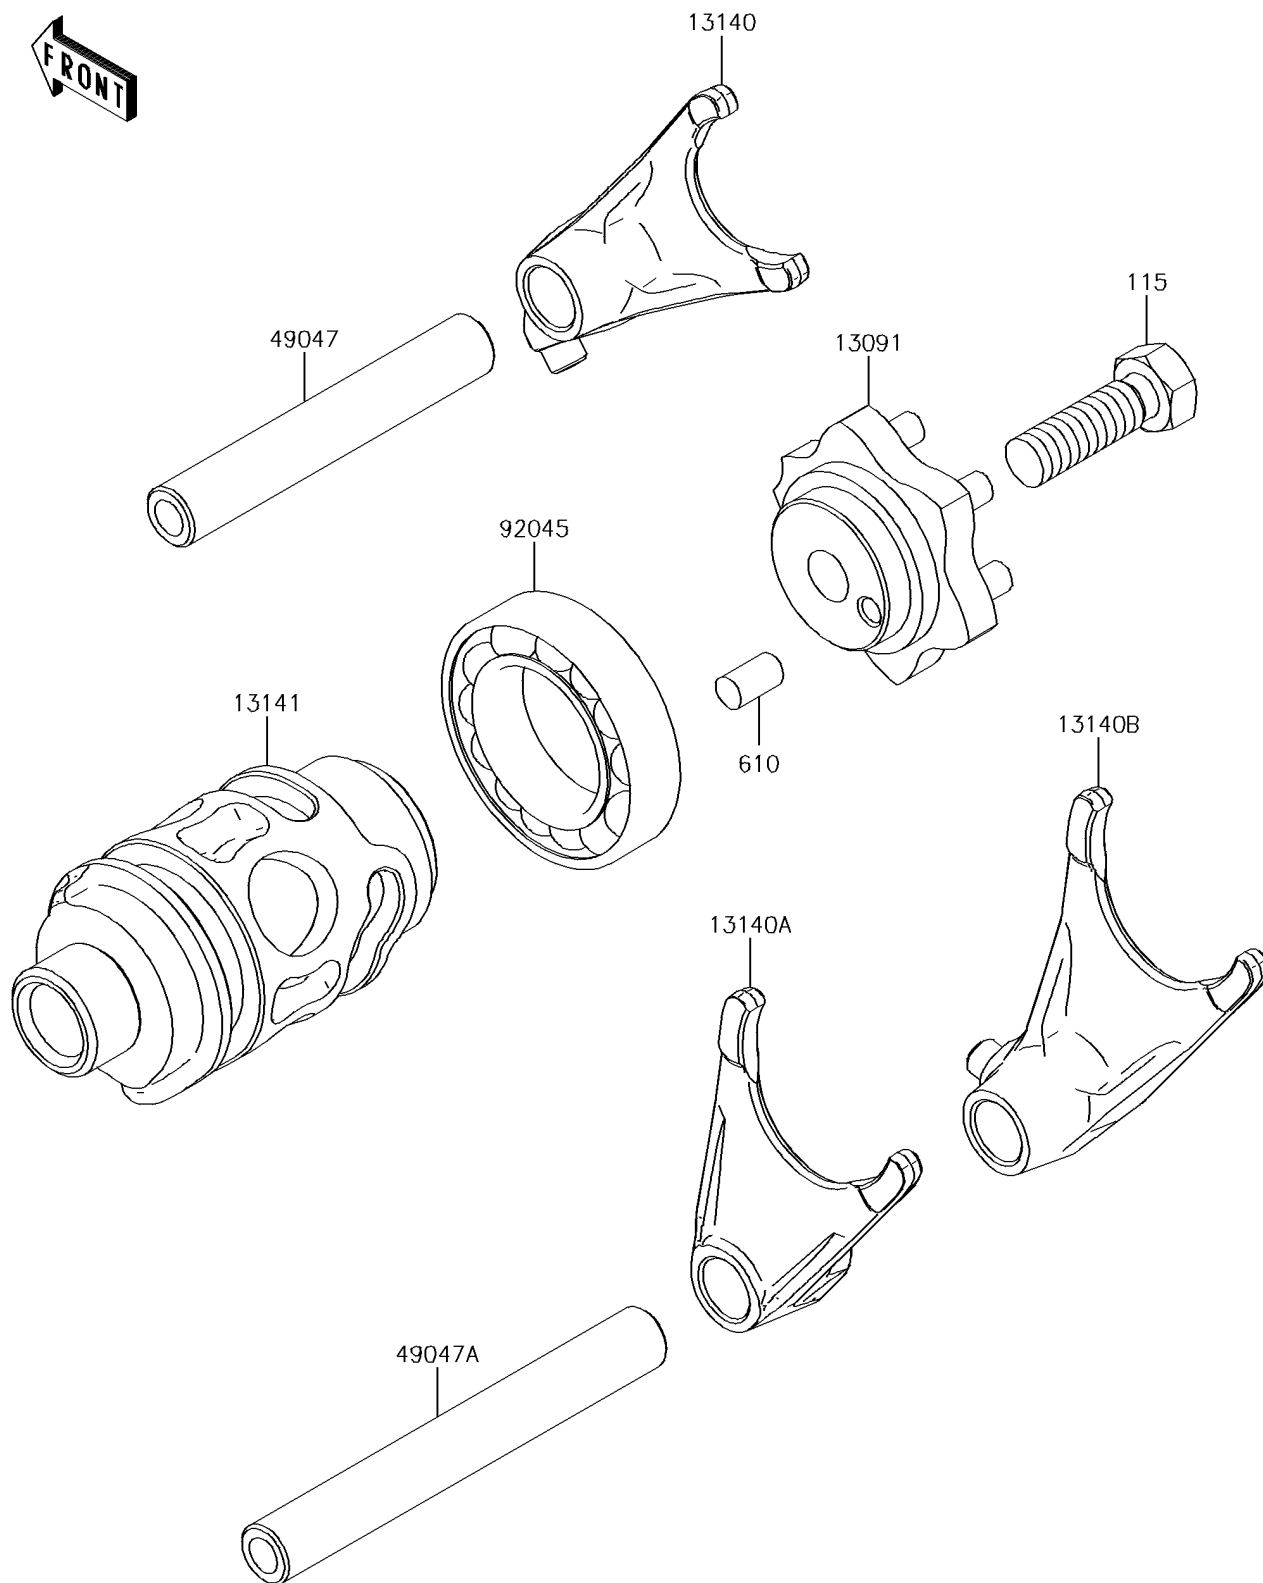

2014 KX™85 PARTS DIAGRAM

Gear Change Drum/Shift Fork(s)

E1362

2014 KX™85 PARTS LIST

Gear Change Drum/Shift Fork(s)

ITEM NAME	PART NUMBER	QUANTITY
BOLT-SMALL-UPSET,8X25 (Ref # 115)	115BA0825	1
HOLDER,CHANGE DRUM (Ref # 13091)	13091-1390	1
FORK-SHIFT,5TH&6TH (Ref # 13140)	13140-1302	1
FORK-SHIFT,2ND&3RD (Ref # 13140A)	13140-1303	1
FORK-SHIFT,LOW&4TH (Ref # 13140B)	13140-1304	1
DRUM-CHANGE (Ref # 13141)	13141-1120	1
ROD-SHIFT,5.9X10X64.5 (Ref # 49047)	49047-1063	1
ROD-SHIFT,5.9X10X81 (Ref # 49047A)	49047-1064	1
ROLLER,4X8 (Ref # 610)	610A0408	1
BEARING-BALL,6905Z (Ref # 92045)	92045-1058	1