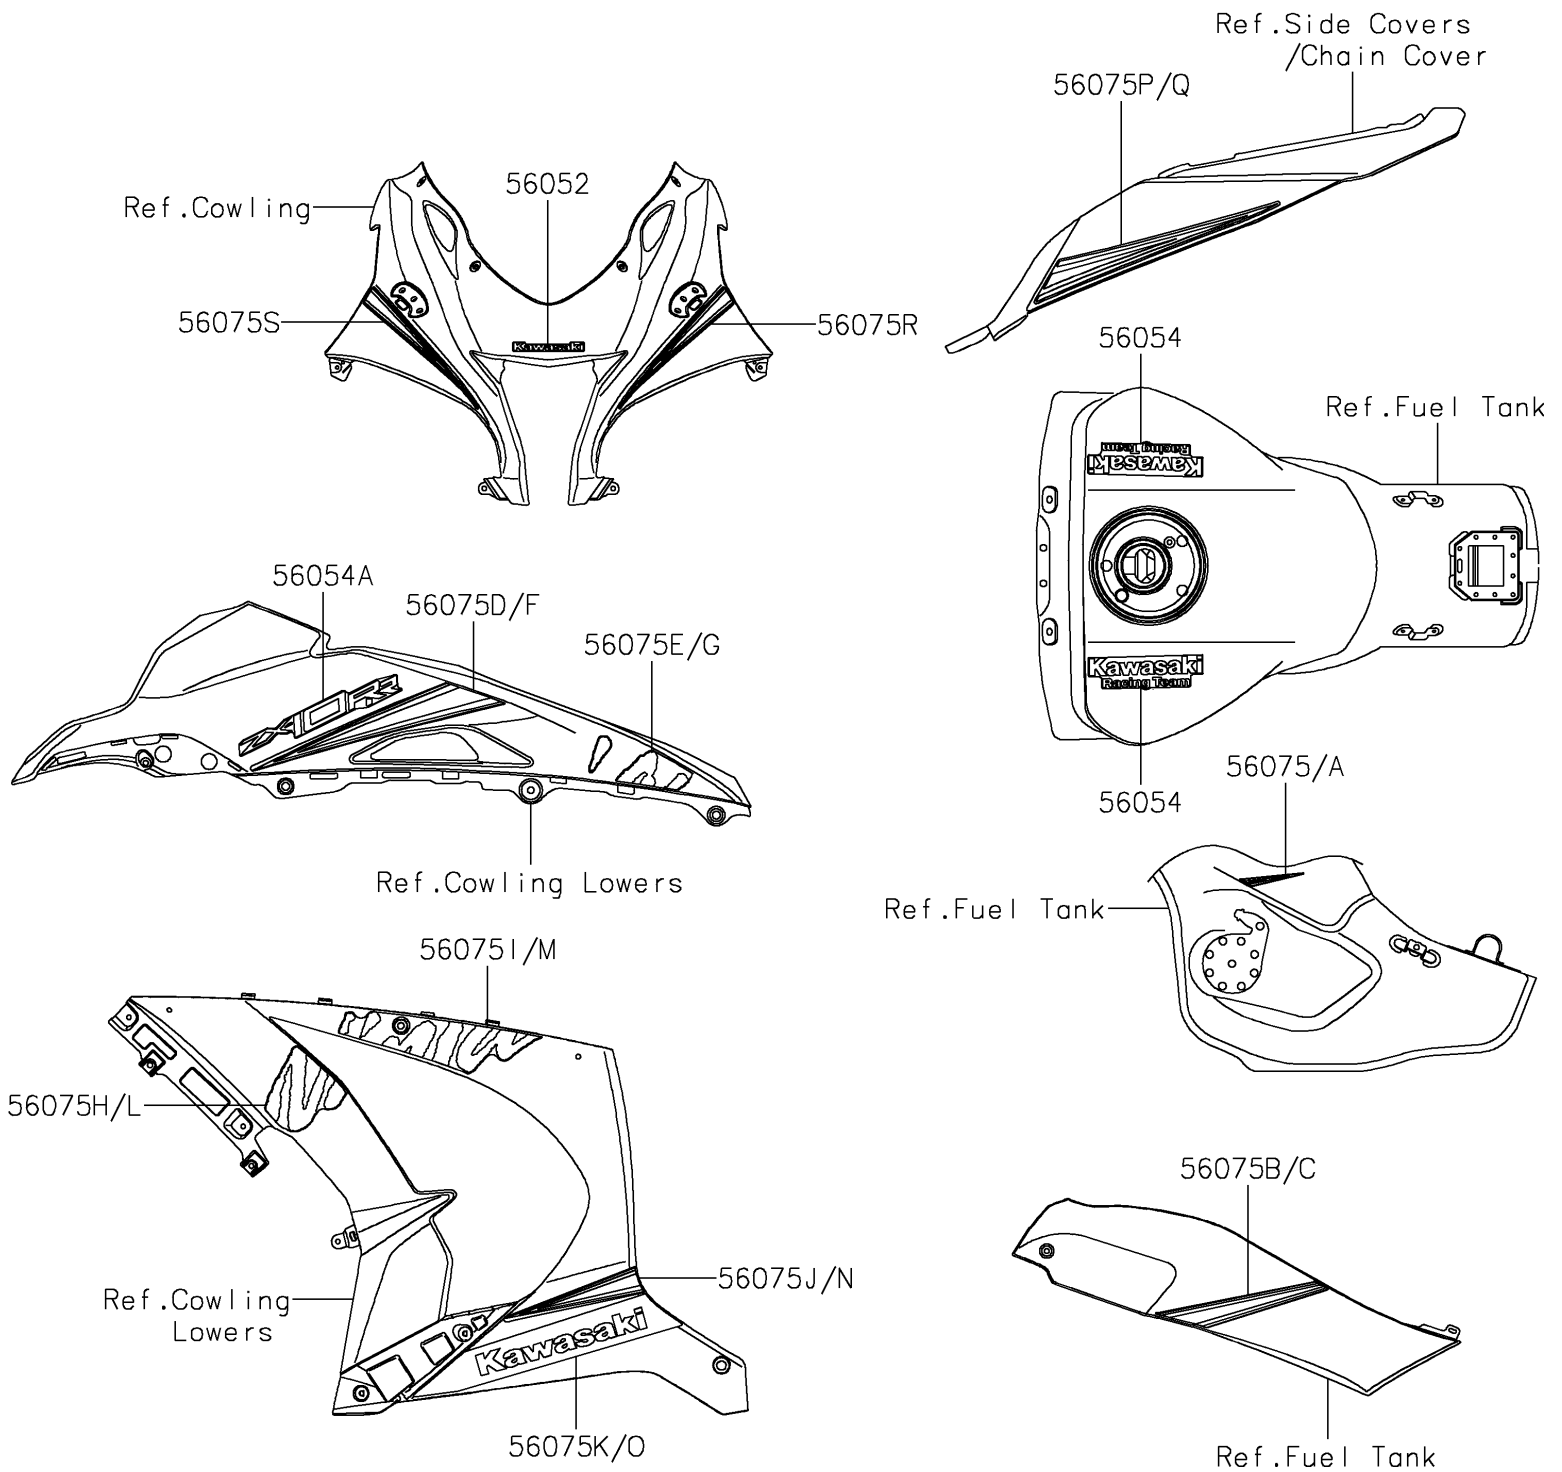

2019 PARTS DIAGRAM

Decals

F2861

2019 PARTS LIST

Decals

ITEM NAME	PART NUMBER	QUANTITY
MARK,UPP COWL.,KAWASAKI (Ref # 56052)	56052-1695	1
MARK,KAWASAKI RACING TEAM (Ref # 56054)	56054-2542	1
MARK,ZX-10RR (Ref # 56054A)	56054-2581	1
PATTERN,FUEL TANK,LH (Ref # 56075)	56075-7752	1
PATTERN,FUEL TANK,RH (Ref # 56075A)	56075-7753	1
PATTERN,TANK COVER,LH (Ref # 56075B)	56075-7754	1
PATTERN,TANK COVER,RH (Ref # 56075C)	56075-7755	1
PATTERN,SIDE COWL.,UPP,LH,FR (Ref # 56075D)	56075-7756	1
PATTERN,SIDE COWL.,UPP,LH,RR (Ref # 56075E)	56075-7757	1
PATTERN,SIDE COWL.,UPP,RH,FR (Ref # 56075F)	56075-7758	1
PATTERN,SIDE COWL.,UPP,RH,RR (Ref # 56075G)	56075-7759	1
PATTERN,SIDE COWL.,LH,FR (Ref # 56075H)	56075-7760	1
PATTERN,SIDE COWL.,LH,RR (Ref # 56075I)	56075-7761	1
PATTERN,SIDE COWL.,LH,CNT (Ref # 56075J)	56075-7762	1
PATTERN,SIDE COWL.,LH,KAWASAKI (Ref # 56075K)	56075-7763	1
PATTERN,SIDE COWL.,RH,FR (Ref # 56075L)	56075-7764	1
PATTERN,SIDE COWL.,RH,RR (Ref # 56075M)	56075-7765	1
PATTERN,SIDE COWL.,RH,CNT (Ref # 56075N)	56075-7766	1
PATTERN,SIDE COWL.,RH,KAWASAKI (Ref # 56075O)	56075-7767	1
PATTERN,TAIL COVER,LH (Ref # 56075P)	56075-7768	1
PATTERN,TAIL COVER,RH (Ref # 56075Q)	56075-7769	1
PATTERN,UPP COWL.,LH (Ref # 56075R)	56075-7770	1
PATTERN,UPP COWL.,RH (Ref # 56075S)	56075-7771	1