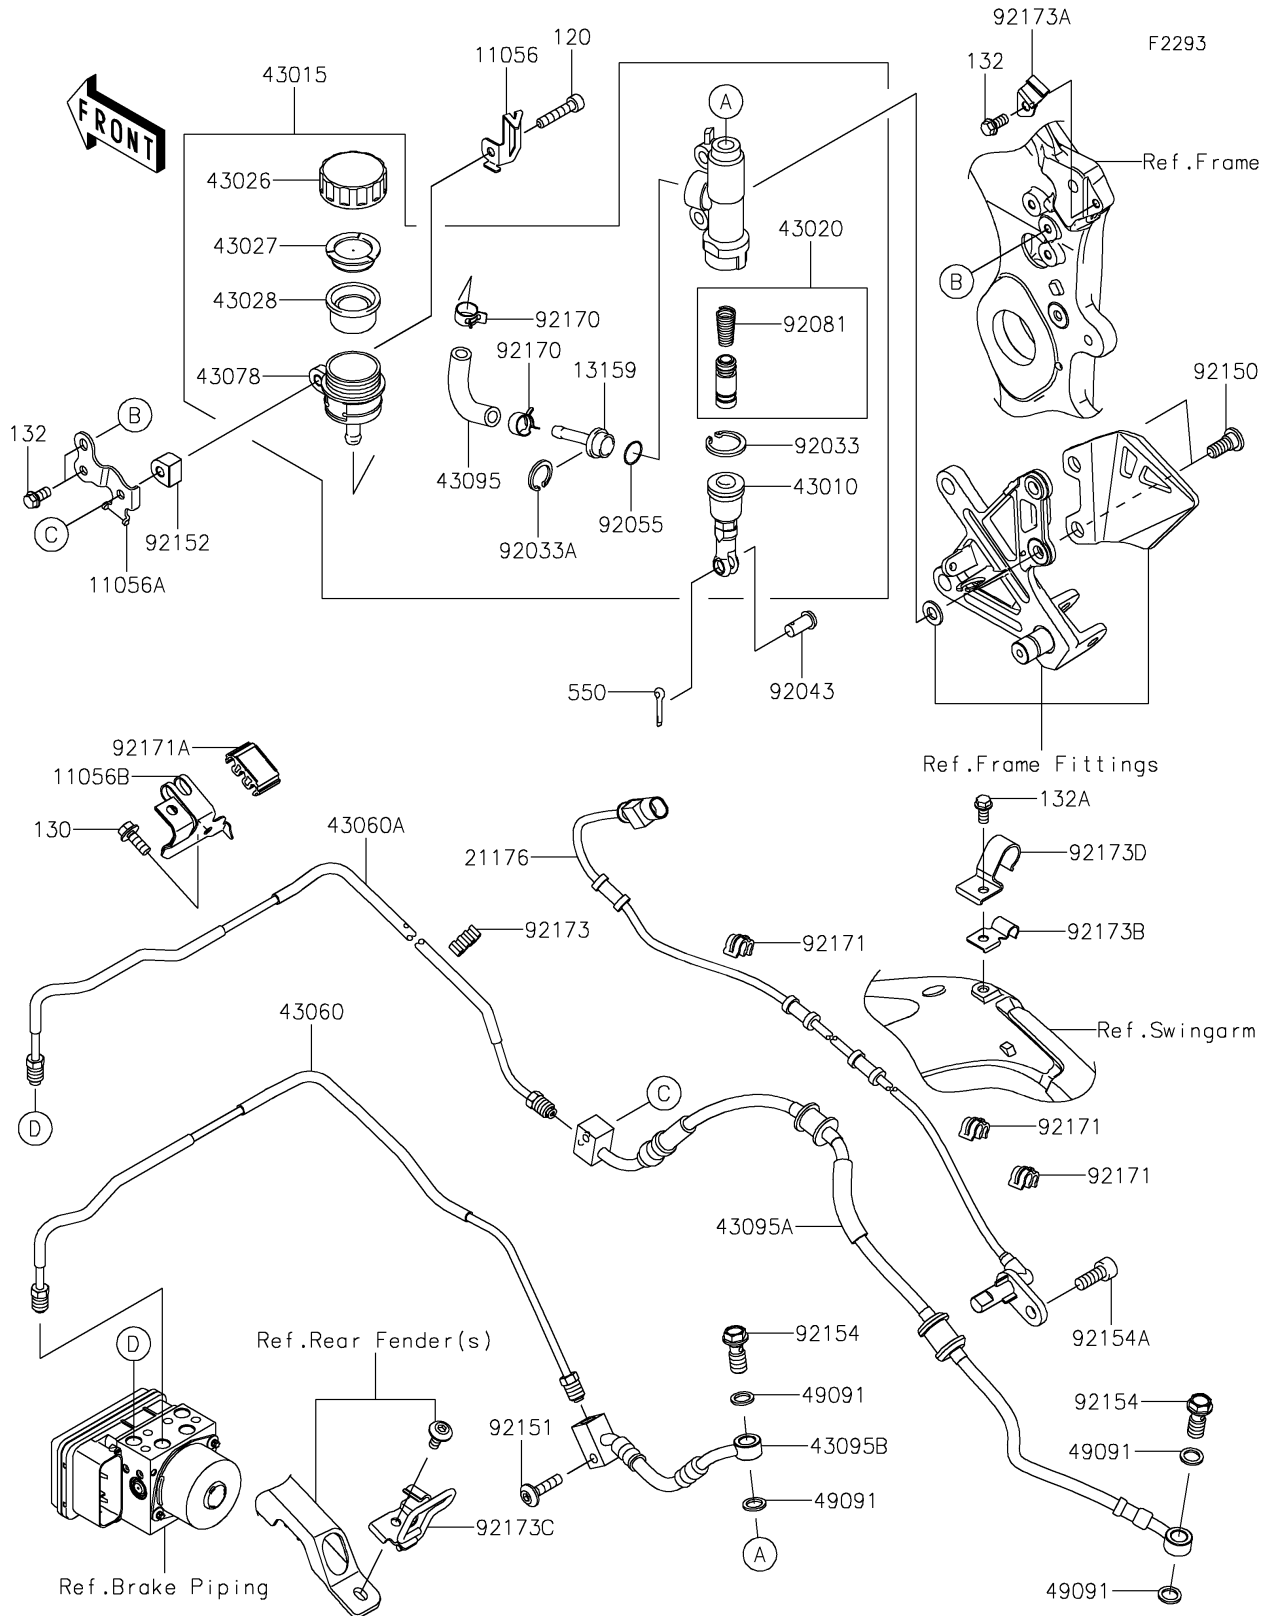

2019 PARTS DIAGRAM

Rear Master Cylinder