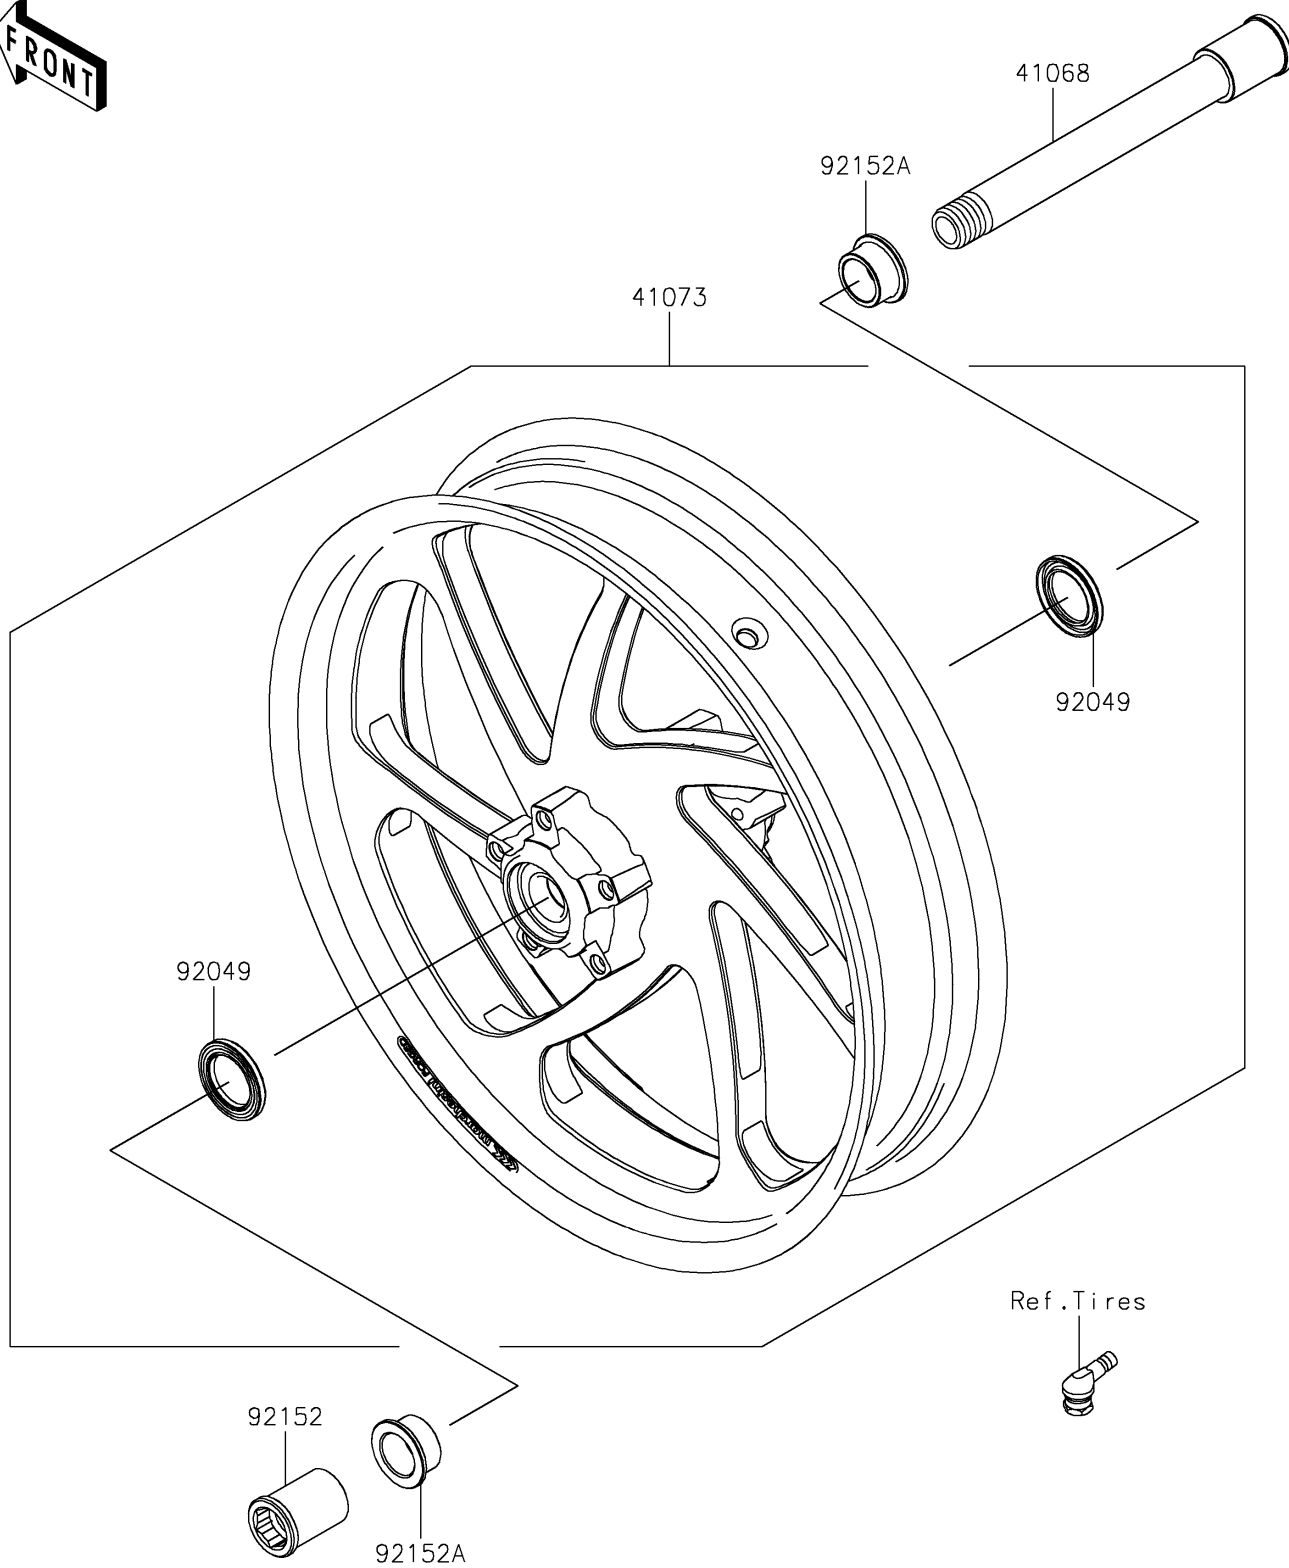

2019 PARTS DIAGRAM

Front Wheel

F2230

2019 PARTS LIST

Front Wheel

ITEM NAME	PART NUMBER	QUANTITY
AXLE,FR,25X205 (Ref # 41068)	41068-0594	1
WHEEL-ASSY,FR,M.BLACK+GRN (Ref # 41073)	41073-0717-60M	1
SEAL-OIL,BJN-C2 32X47X5 (Ref # 92049)	92049-0050	1
COLLAR,FR AXLE,LH,L=44.5 (Ref # 92152)	92152-0240	1
COLLAR,25X40X18 (Ref # 92152A)	92152-1947	1