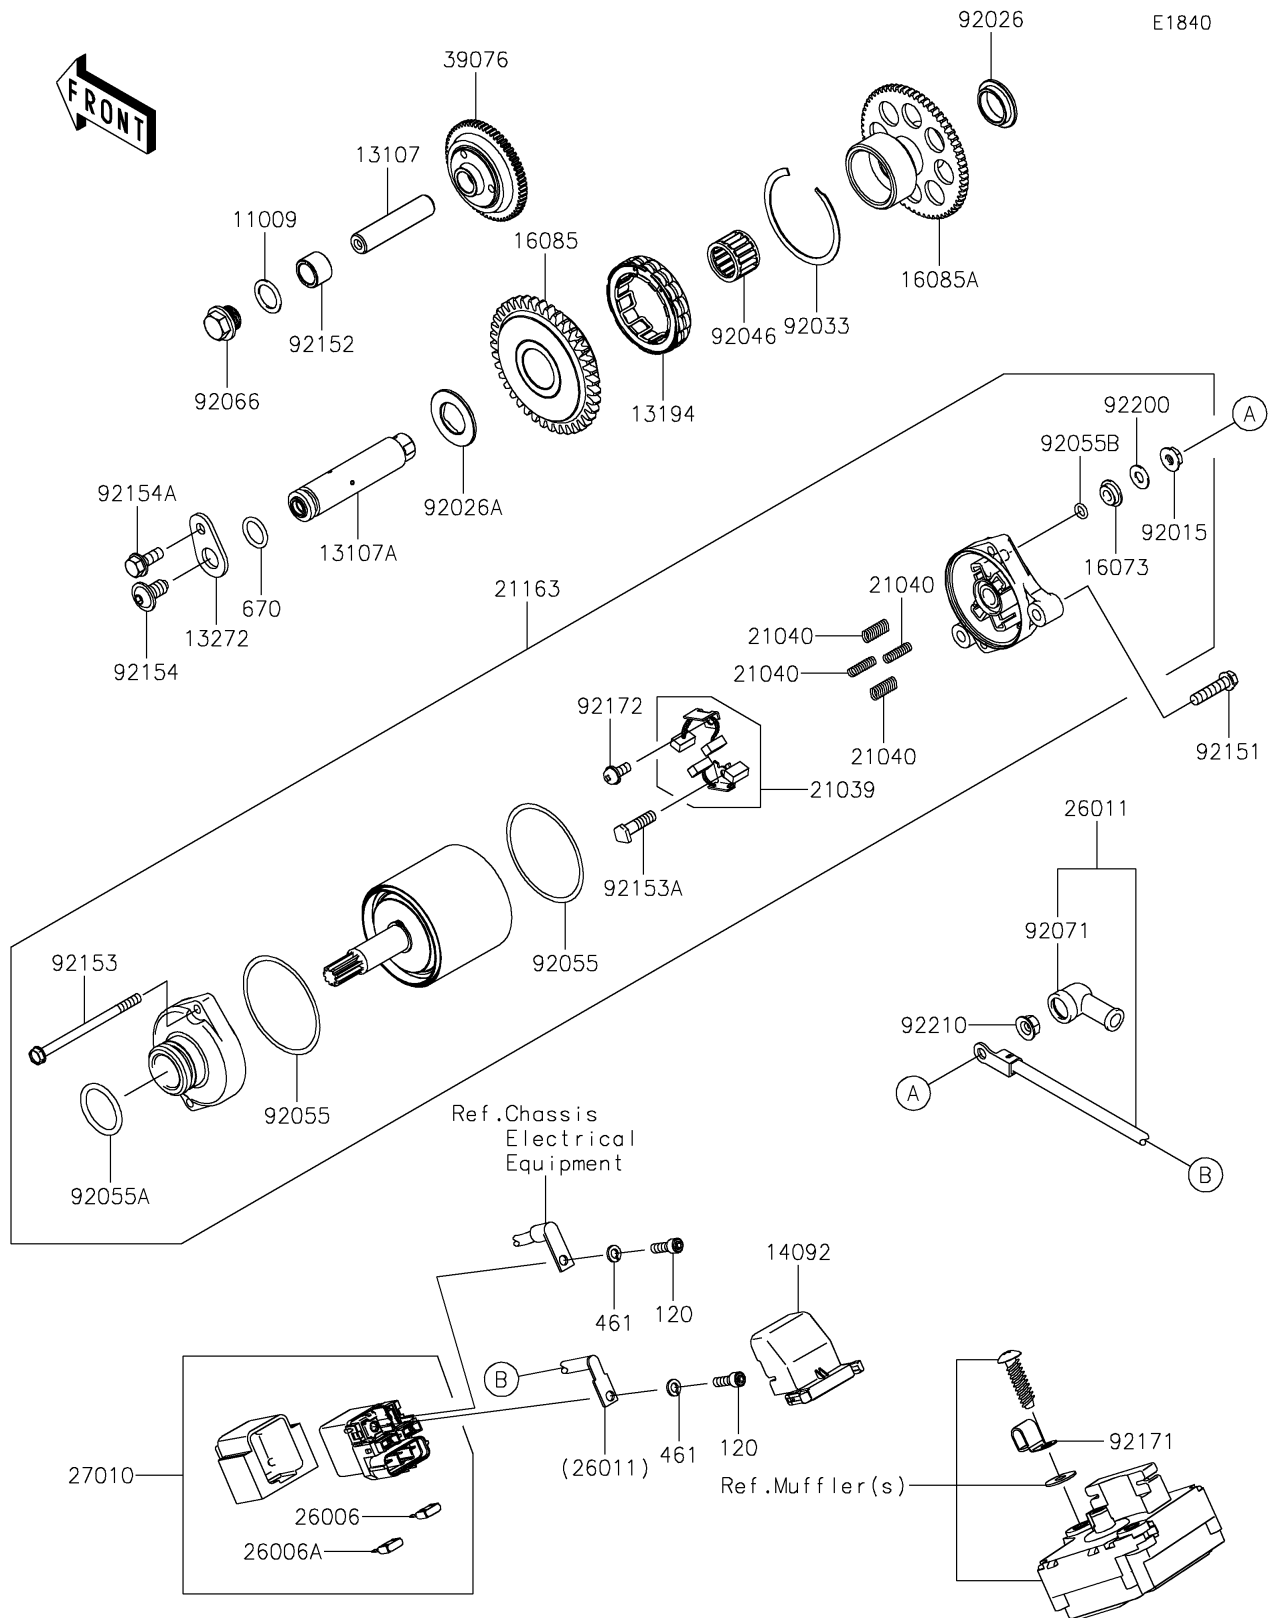

2019 PARTS DIAGRAM

Starter Motor

2019 PARTS LIST

Starter Motor

ITEM NAME	PART NUMBER	QUANTITY
GASKET,14.3X20X1 (Ref # 11009)	11009-1238	1
BOLT-SOCKET,5X10 (Ref # 120)	120CB0510	1
SHAFT (Ref # 13107)	13107-0231	1
SHAFT,ONEWAY CLUTCH (Ref # 13107A)	13107-0837	1
CLUTCH-ONEWAY (Ref # 13194)	13194-0553	1
PLATE (Ref # 13272)	13272-1998	1
COVER (Ref # 14092)	14092-0109	1
INSULATOR (Ref # 16073)	16073-0053	1
GEAR,39T (Ref # 16085)	16085-0650	1
GEAR,62T (Ref # 16085A)	16085-0651	1
BRUSH,CARBON (Ref # 21039)	21039-0004	1
SPRING-BRUSH (Ref # 21040)	21040-0003	1
STARTER-ELECTRIC (Ref # 21163)	21163-0064	1
FUSE,MINI BLADE,15A,BLUE (Ref # 26006)	26006-0001	1
FUSE,MINI BLADE,30A,GREEN (Ref # 26006A)	26006-1080	1
WIRE-LEAD (Ref # 26011)	26011-0308	1
SWITCH (Ref # 27010)	27010-0773	1
LIMITER (Ref # 39076)	39076-0554	1
WASHER-SPRING,5MM (Ref # 461)	461DB0500	1
O RING,14MM (Ref # 670)	670D2014	1
NUT,STARTER MOTOR (Ref # 92015)	92015-1476	1
SPACER,RH (Ref # 92026)	92026-0157	1
SPACER,LH (Ref # 92026A)	92026-0158	1
RING-SNAP (Ref # 92033)	92033-3731	1
BEARING-NEEDLE,18X24X17 (Ref # 92046)	92046-0624	1
RING-O (Ref # 92055)	92055-0136	1
RING-O (Ref # 92055A)	92055-1276	1
RING-O,4.5X2.0 (Ref # 92055B)	92055-1370	1
PLUG,14X8 (Ref # 92066)	92066-0837	1

2019 PARTS LIST

Starter Motor

ITEM NAME	PART NUMBER	QUANTITY
GROMMET (Ref # 92071)	92071-0024	1
BOLT,FLANGED-SMALL,6X25 (Ref # 92151)	92151-1930	1
COLLAR,12.2X17X12 (Ref # 92152)	92152-0870	1
BOLT (Ref # 92153)	92153-1850	1
BOLT (Ref # 92153A)	92153-1866	1
BOLT,SOCKET,8X16 (Ref # 92154)	92154-0397	1
BOLT,FLANGED,6X16 (Ref # 92154A)	92154-1851	1
CLAMP (Ref # 92171)	92171-0534	1
SCREW (Ref # 92172)	92172-0334	1
WASHER (Ref # 92200)	92200-0386	1
NUT,6MM (Ref # 92210)	92210-0188	1