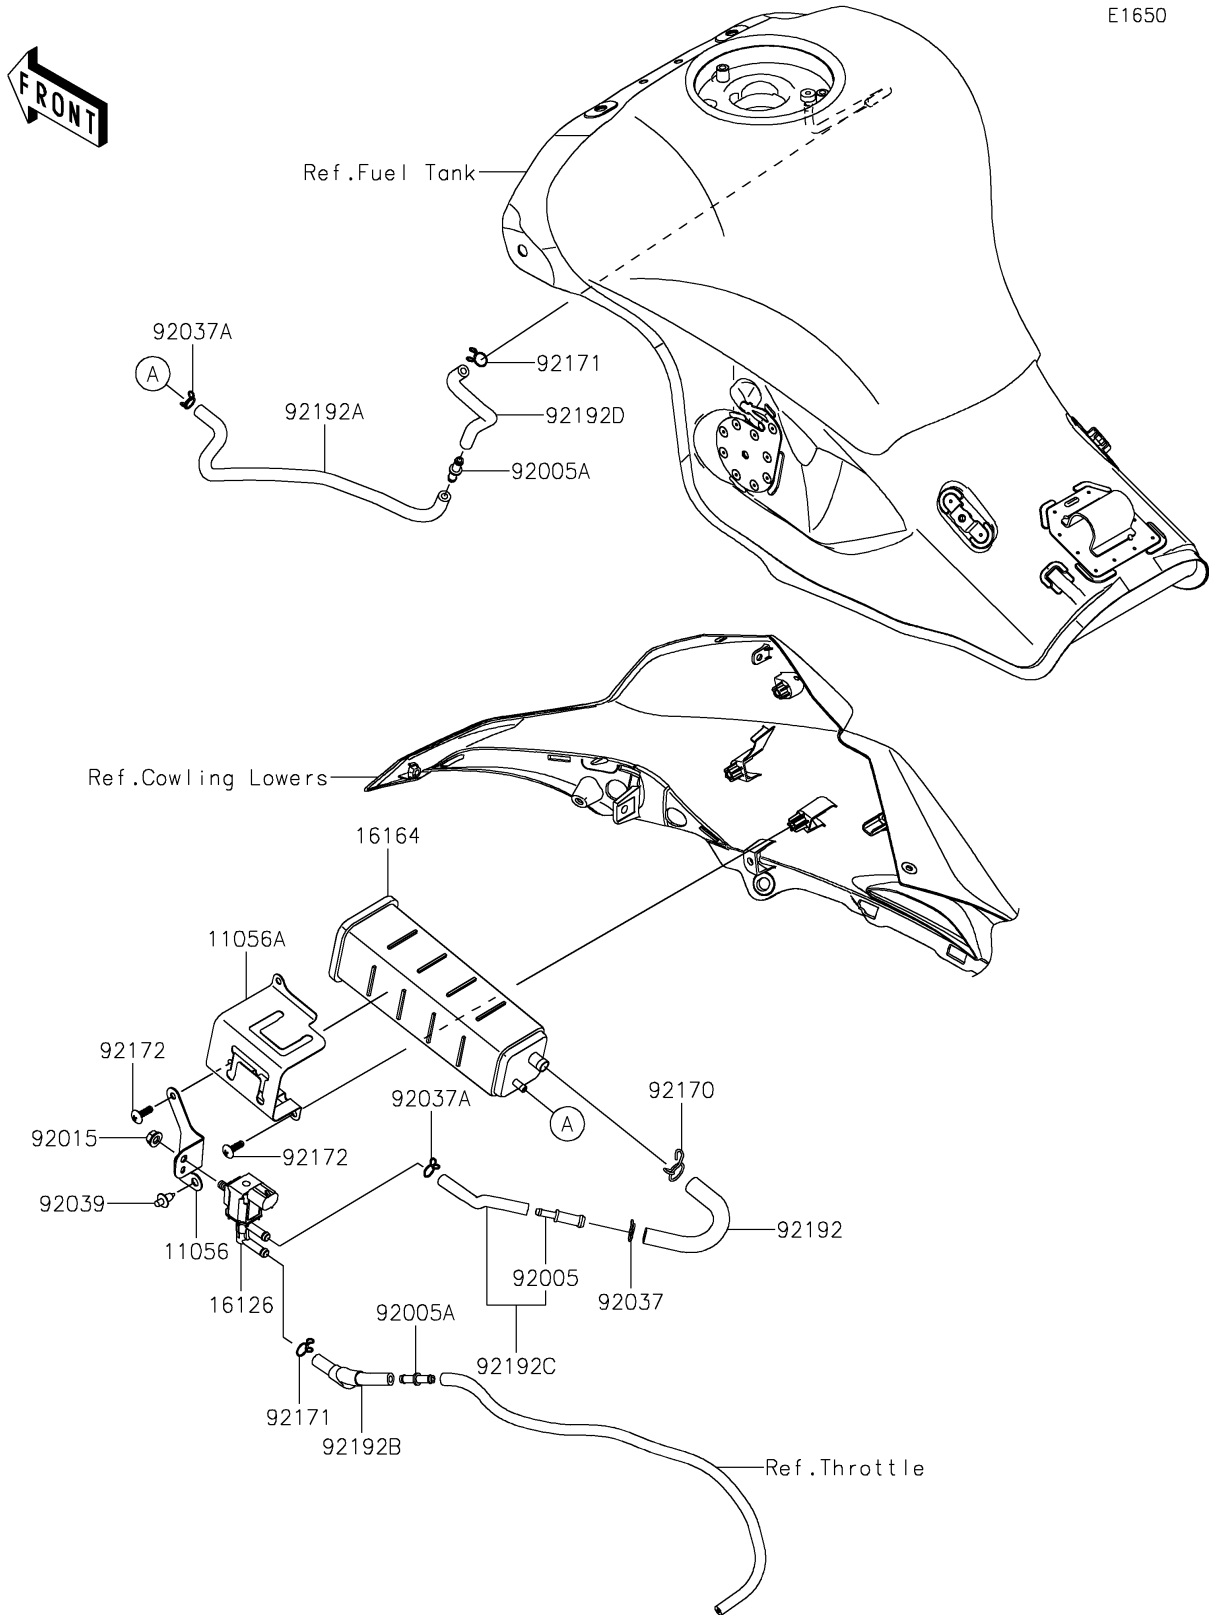

2019 PARTS DIAGRAM

Fuel Evaporative System(CA)

E1650

2019 PARTS LIST

Fuel Evaporative System(CA)

ITEM NAME	PART NUMBER	QUANTITY
BRACKET,SOLENOID VALVE (Ref # 11056)	11056-7697	1
BRACKET,CANISTER (Ref # 11056A)	11056-7751	1
VALVE,SOLENOID (Ref # 16126)	16126-0705	1
CANISTER (Ref # 16164)	16164-0009	1
FITTING (Ref # 92005)	92005-0032	1
FITTING (Ref # 92005A)	92005-0721	1
NUT,FLANGED,6MM (Ref # 92015)	92015-1367	1
CLAMP,12.5MM (Ref # 92037)	92037-1271	1
CLAMP (Ref # 92037A)	92037-1712	1
RIVET (Ref # 92039)	92039-0068	1
CLAMP (Ref # 92170)	92170-1695	1
CLAMP (Ref # 92171)	92171-0718	1
SCREW,TAPPING,5X16 (Ref # 92172)	92172-0175	1
TUBE,TUBE(VALVE)-CANISTER (Ref # 92192)	92192-1502	1
TUBE,CANISTER-FITTING(TANK) (Ref # 92192A)	92192-1503	1
TUBE,VALVE-THROTTLE BODY (Ref # 92192B)	92192-1504	1
TUBE,VALVE-TUBE(CANISTER) (Ref # 92192C)	92192-1505	1
TUBE,FITTING(CANISTER)-TANK (Ref # 92192D)	92192-1506	1