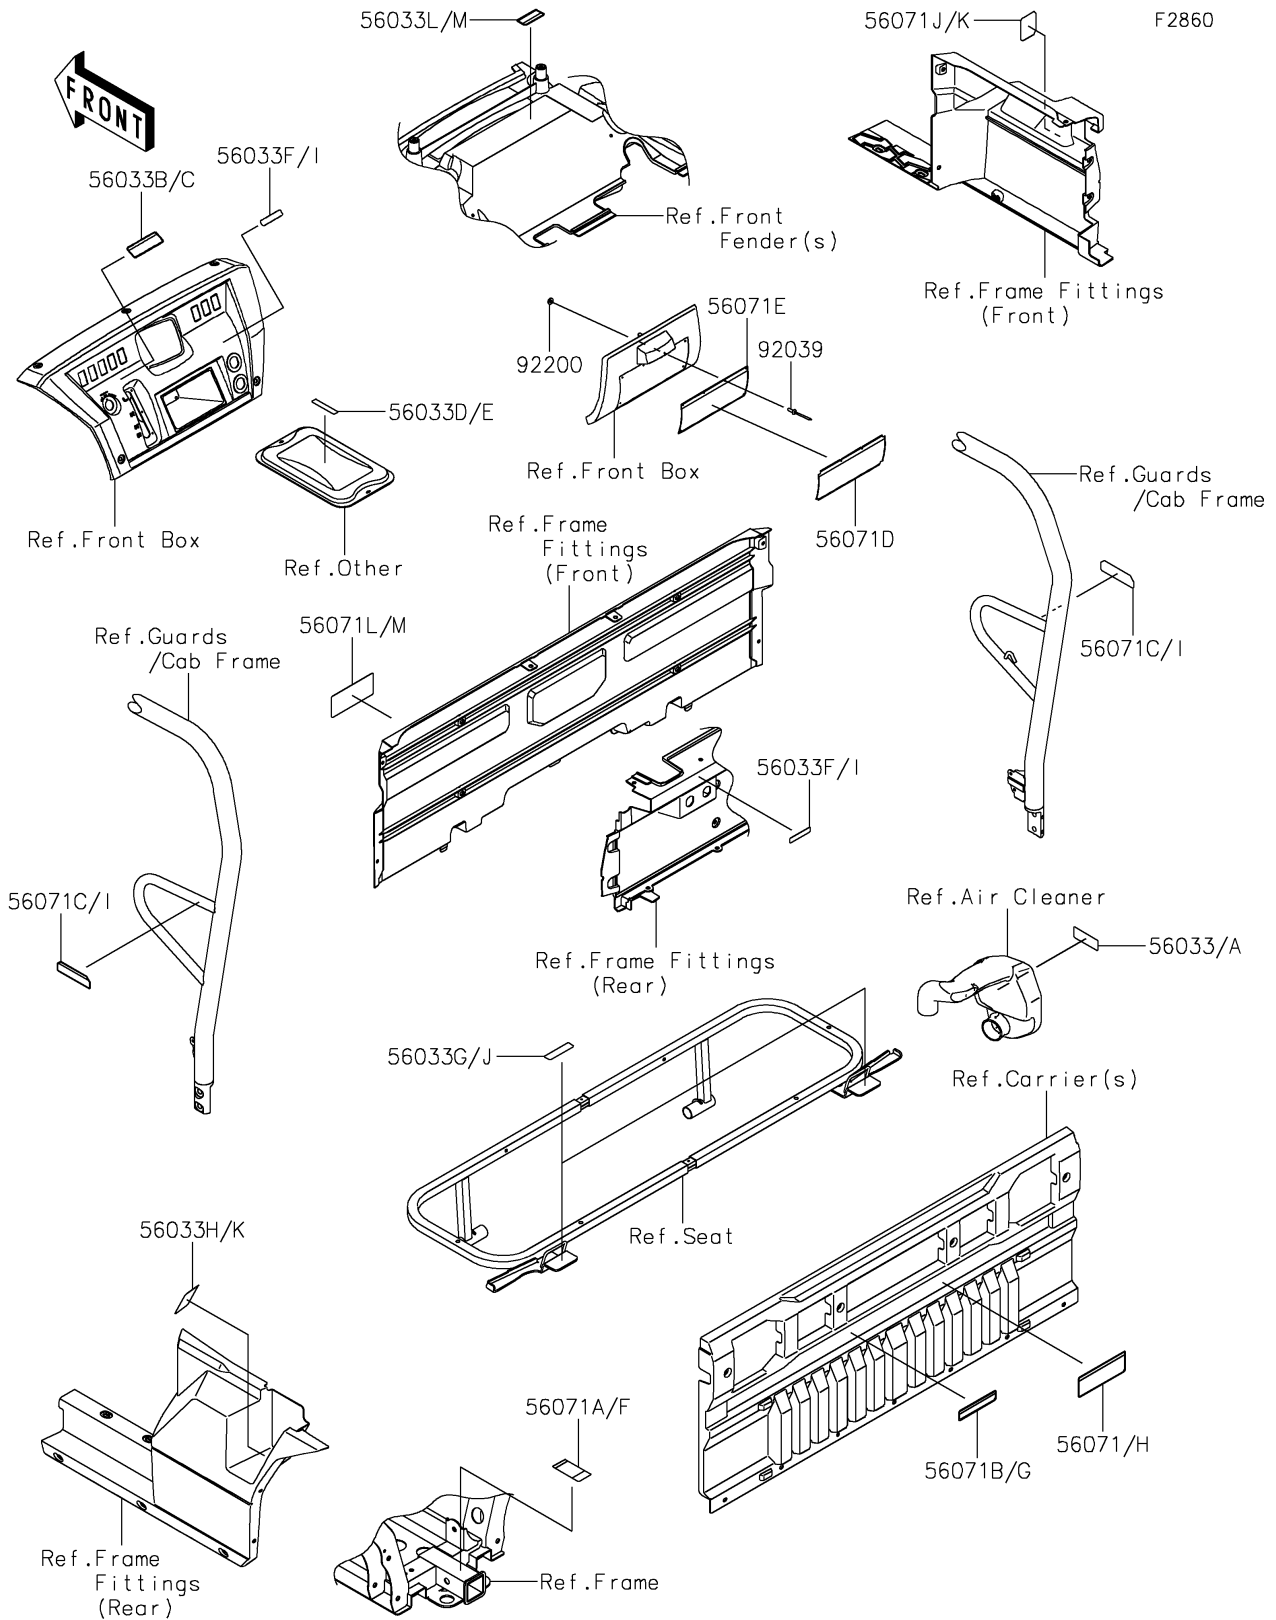

## 2019 PARTS DIAGRAM

Labels

## 2019 PARTS LIST

Labels

ITEM NAME	PART NUMBER	QUANTITY
LABEL-MANUAL,AIR CLEANER (Ref # 56033)	56033-0724	1
LABEL-MANUAL,AIR CLEANER (Ref # 56033A)	56033-0731	1
LABEL-MANUAL,SHIFT NOTICE (Ref # 56033B)	56033-0822	1
LABEL-MANUAL,SHIFT NOTICE (Ref # 56033C)	56033-0826	1
LABEL-MANUAL,STORAGE MAX LOAD (Ref # 56033D)	56033-0966	1
LABEL-MANUAL,STORAGE MAX LOAD (Ref # 56033E)	56033-0967	1
LABEL-MANUAL,DC OUTLET (Ref # 56033F)	56033-0993	1
LABEL-MANUAL,REAR SEAT (Ref # 56033G)	56033-0995	1
LABEL-MANUAL,DRIVE BELT (Ref # 56033H)	56033-0996	1
LABEL-MANUAL,DC OUTLET (Ref # 56033I)	56033-0997	1
LABEL-MANUAL,REAR SEAT (Ref # 56033J)	56033-0999	1
LABEL-MANUAL,DRIVE BELT (Ref # 56033K)	56033-1000	1
LABEL-MANUAL,FRONT HOOD (Ref # 56033L)	56033-1379	1
LABEL-MANUAL,FRONT HOOD (Ref # 56033M)	56033-1380	1
LABEL-WARNING,CARGO CAPA. (Ref # 56071)	56071-0699	1
LABEL-WARNING,TRAILER HITCH (Ref # 56071A)	56071-0701	1
LABEL-WARNING,SCREEN OPERATION (Ref # 56071B)	56071-0702	1
LABEL-WARNING,BED OPERATION (Ref # 56071C)	56071-0703	1
LABEL-WARNING,GENERAL (Ref # 56071D)	56071-0706	1
LABEL-WARNING,GENERAL (Ref # 56071E)	56071-0709	1
LABEL-WARNING,TRAILER HITCH (Ref # 56071F)	56071-0711	1
LABEL-WARNING,SCREEN OPERATION (Ref # 56071G)	56071-0712	1
LABEL-WARNING,CARGO CAPA. (Ref # 56071H)	56071-0713	1
LABEL-WARNING,BED OPERATION (Ref # 56071I)	56071-0717	1
LABEL-WARNING,DIESEL (Ref # 56071J)	56071-0746	1
LABEL-WARNING,DIESEL (Ref # 56071K)	56071-0747	1
LABEL-WARNING,TIRE&LOAD (Ref # 56071L)	56071-0755	1
LABEL-WARNING,TIRE&LOAD (Ref # 56071M)	56071-0756	1
RIVET,3.2X8 (Ref # 92039)	92039-3763	1

## 2019 PARTS LIST

Labels

ITEM NAME	PART NUMBER	QUANTITY
WASHER,3.5X8X1 (Ref # 92200)	92200-1251	1