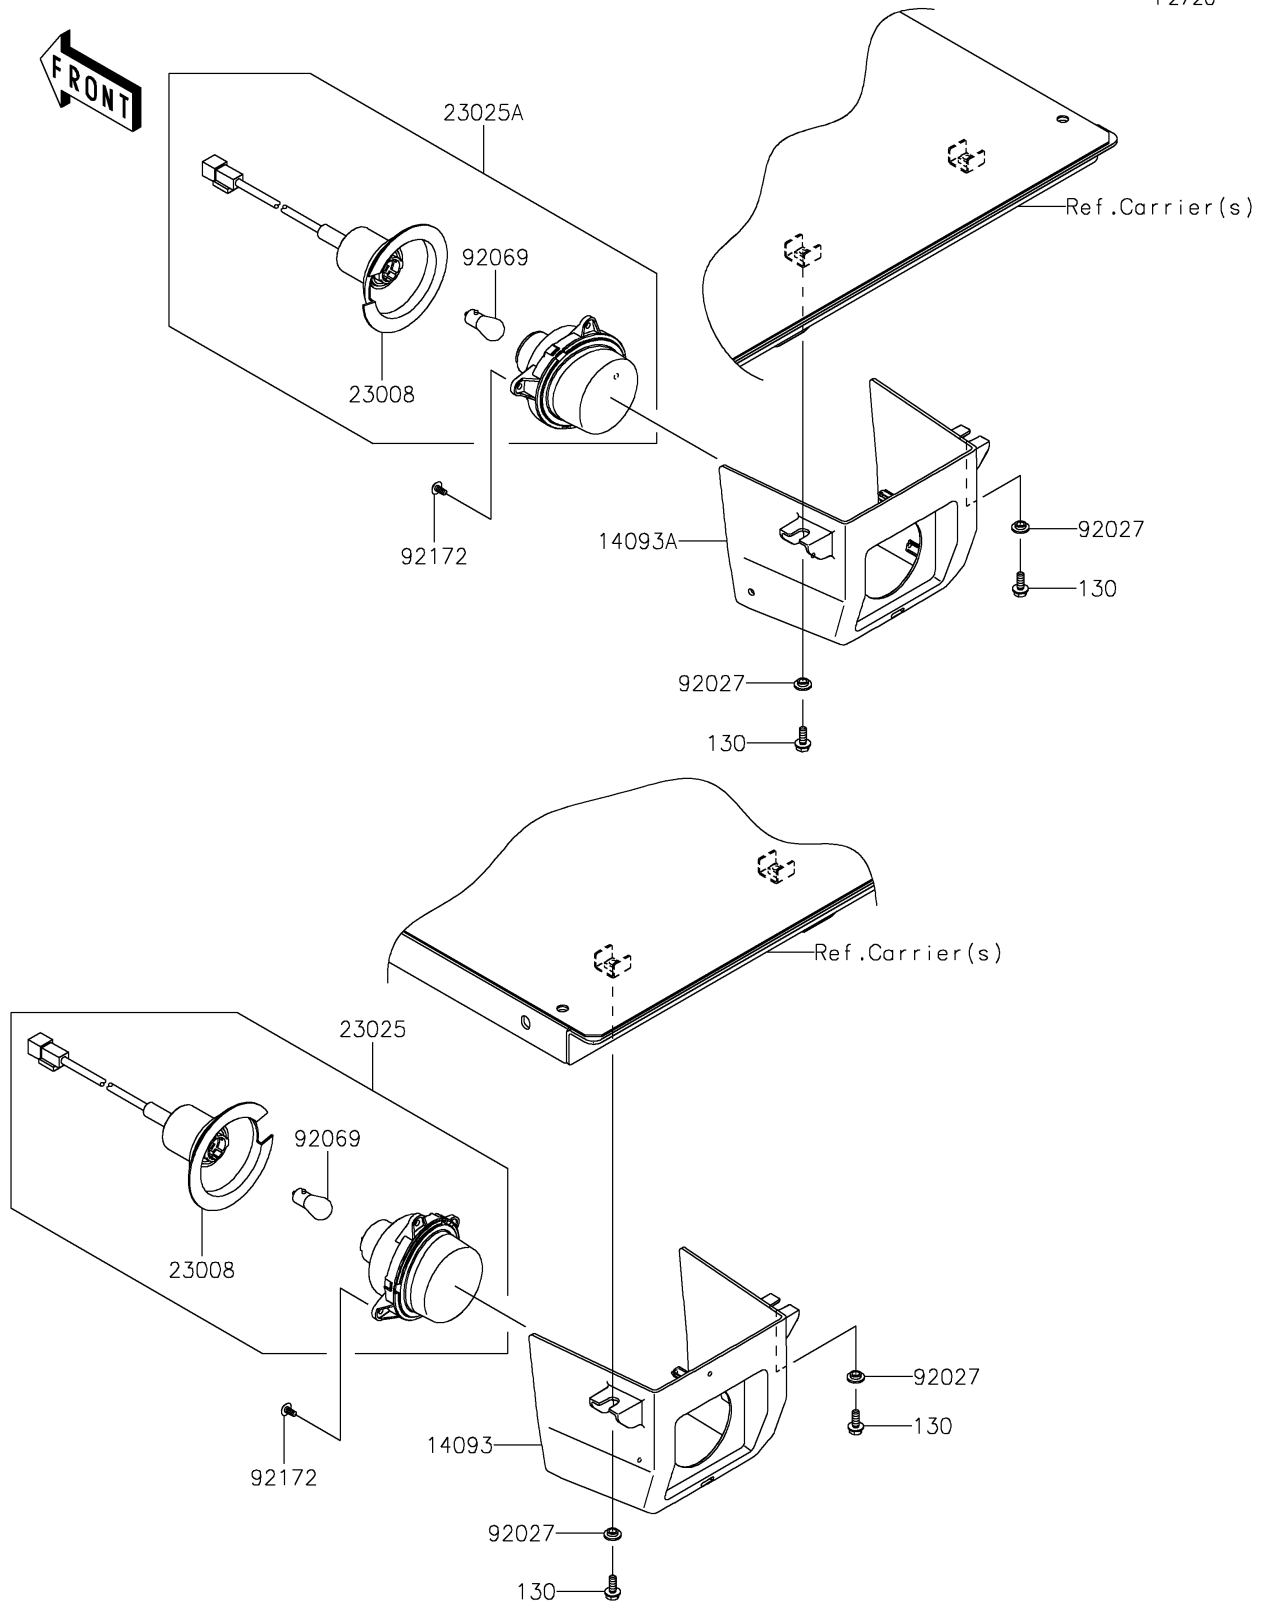

2019 PARTS DIAGRAM

Taillight(s)

F2720

2019 PARTS LIST

Taillight(s)

ITEM NAME	PART NUMBER	QUANTITY
BOLT-FLANGED,6X16 (Ref # 130)	130CA0616	1
COVER,TAIL LAMP,LH (Ref # 14093)	14093-0580	1
COVER,TAIL LAMP,RH (Ref # 14093A)	14093-0581	1
SOCKET-ASSY (Ref # 23008)	23008-0162	1
LAMP-TAIL,LH (Ref # 23025)	23025-0334	1
LAMP-TAIL,RH (Ref # 23025A)	23025-0341	1
COLLAR,L=4.6 (Ref # 92027)	92027-1168	1
BULB,12V 21/5W (Ref # 92069)	92069-0072	1
SCREW,TAPPING,5X10 (Ref # 92172)	92172-0262	1