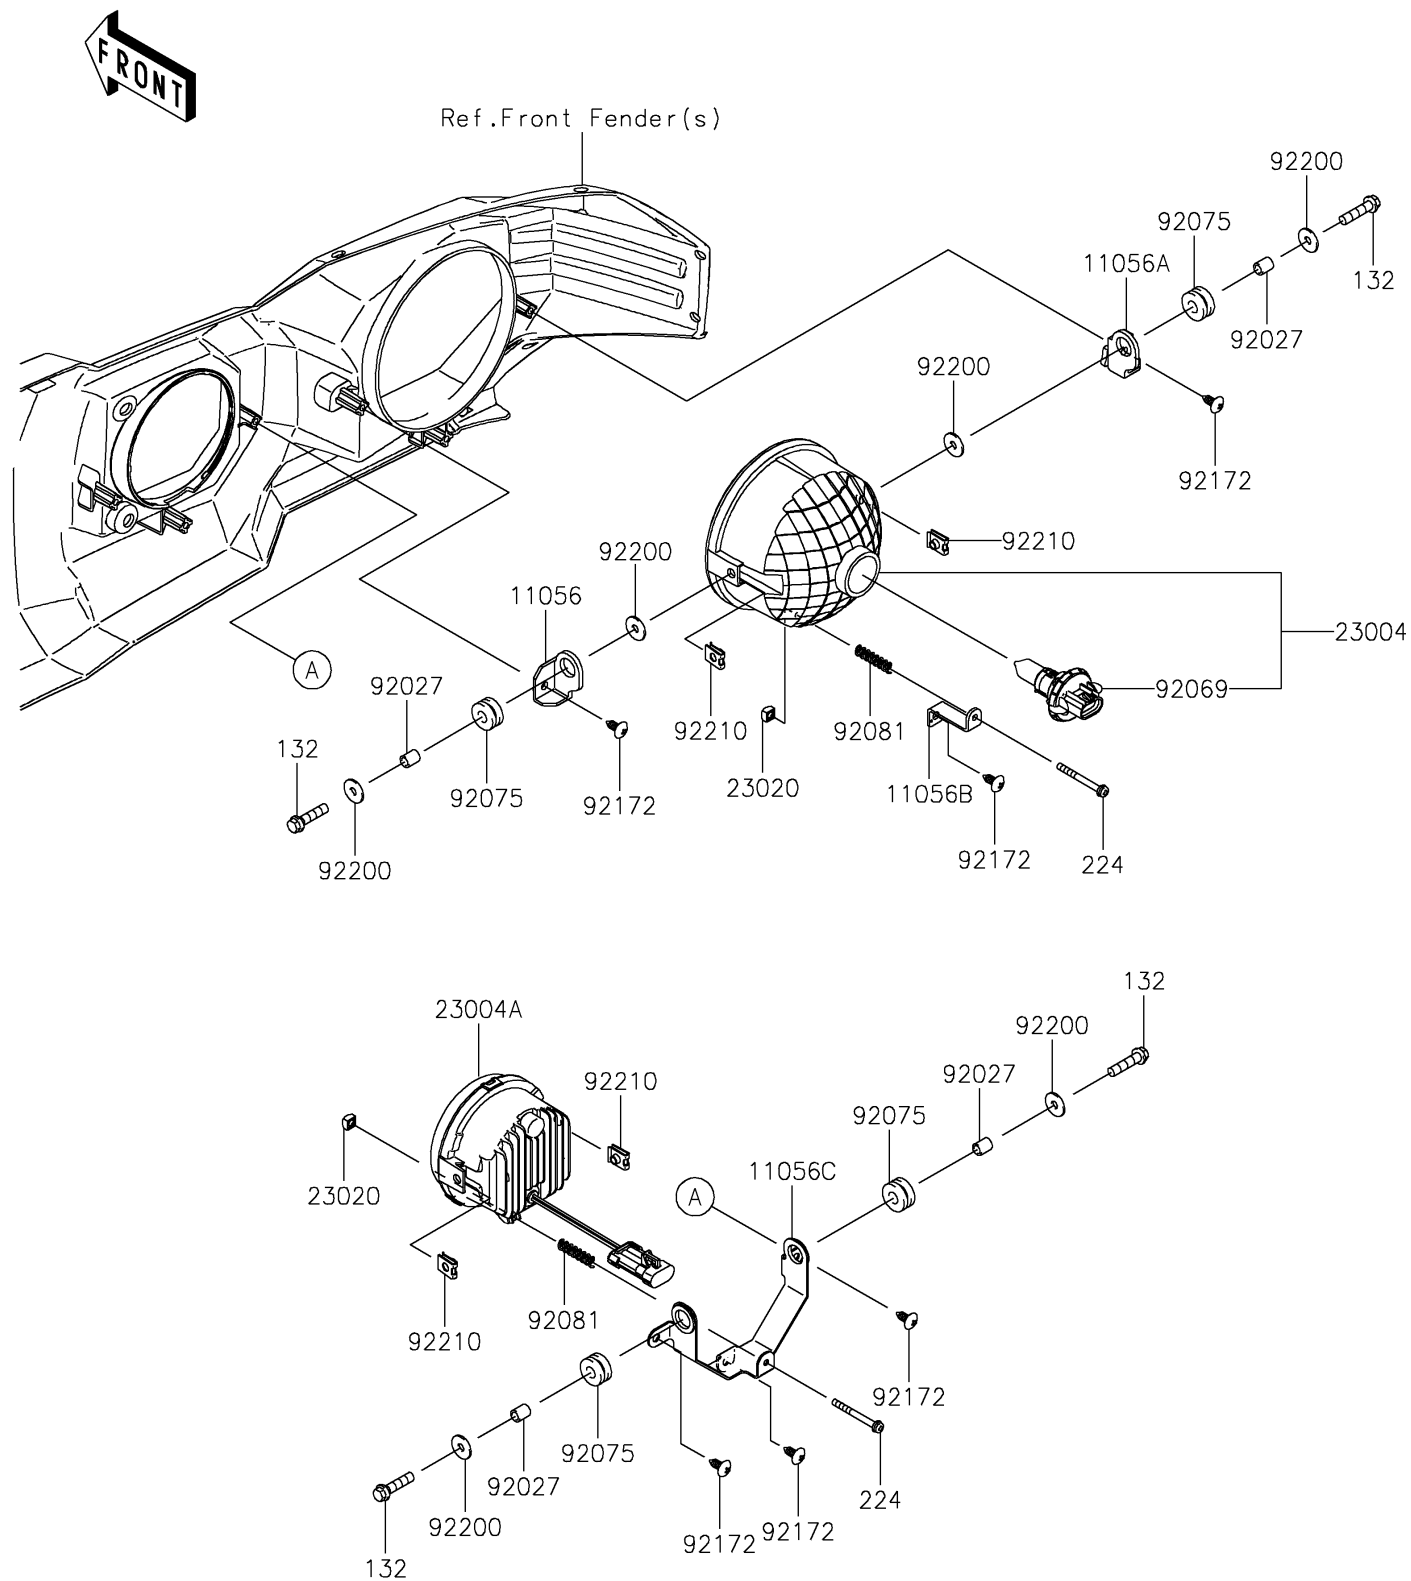

2019 PARTS DIAGRAM

Headlight(s)

F2710

2019 PARTS LIST

Headlight(s)

ITEM NAME	PART NUMBER	QUANTITY
BRACKET,LH (Ref # 11056)	11056-2931	1
BRACKET,RH (Ref # 11056A)	11056-2932	1
BRACKET (Ref # 11056B)	11056-2933	1
BRACKET,LAMP STAY (Ref # 11056C)	11056-3857	1
BOLT-FLANGED-SMALL,6X25 (Ref # 132)	132BA0625	1
SCREW-PAN-WP-CROS (Ref # 224)	224AA0440	1
LAMP-HEAD (Ref # 23004)	23004-0339	1
LAMP-HEAD (Ref # 23004A)	23004-0372	1
NUT,4MM,FOCUS ADJUST (Ref # 23020)	23020-018	1
COLLAR,6.8X10X12 (Ref # 92027)	92027-162	1
BULB,H13-12-8V (Ref # 92069)	92069-0082	1
DAMPER,10X24X12 (Ref # 92075)	92075-1690	1
SPRING,FOCUS ADJUST (Ref # 92081)	92081-1896	1
SCREW,6X16 (Ref # 92172)	92172-0284	1
WASHER,6.5X20X1.6 (Ref # 92200)	92200-0283	1
NUT (Ref # 92210)	92210-1125	1