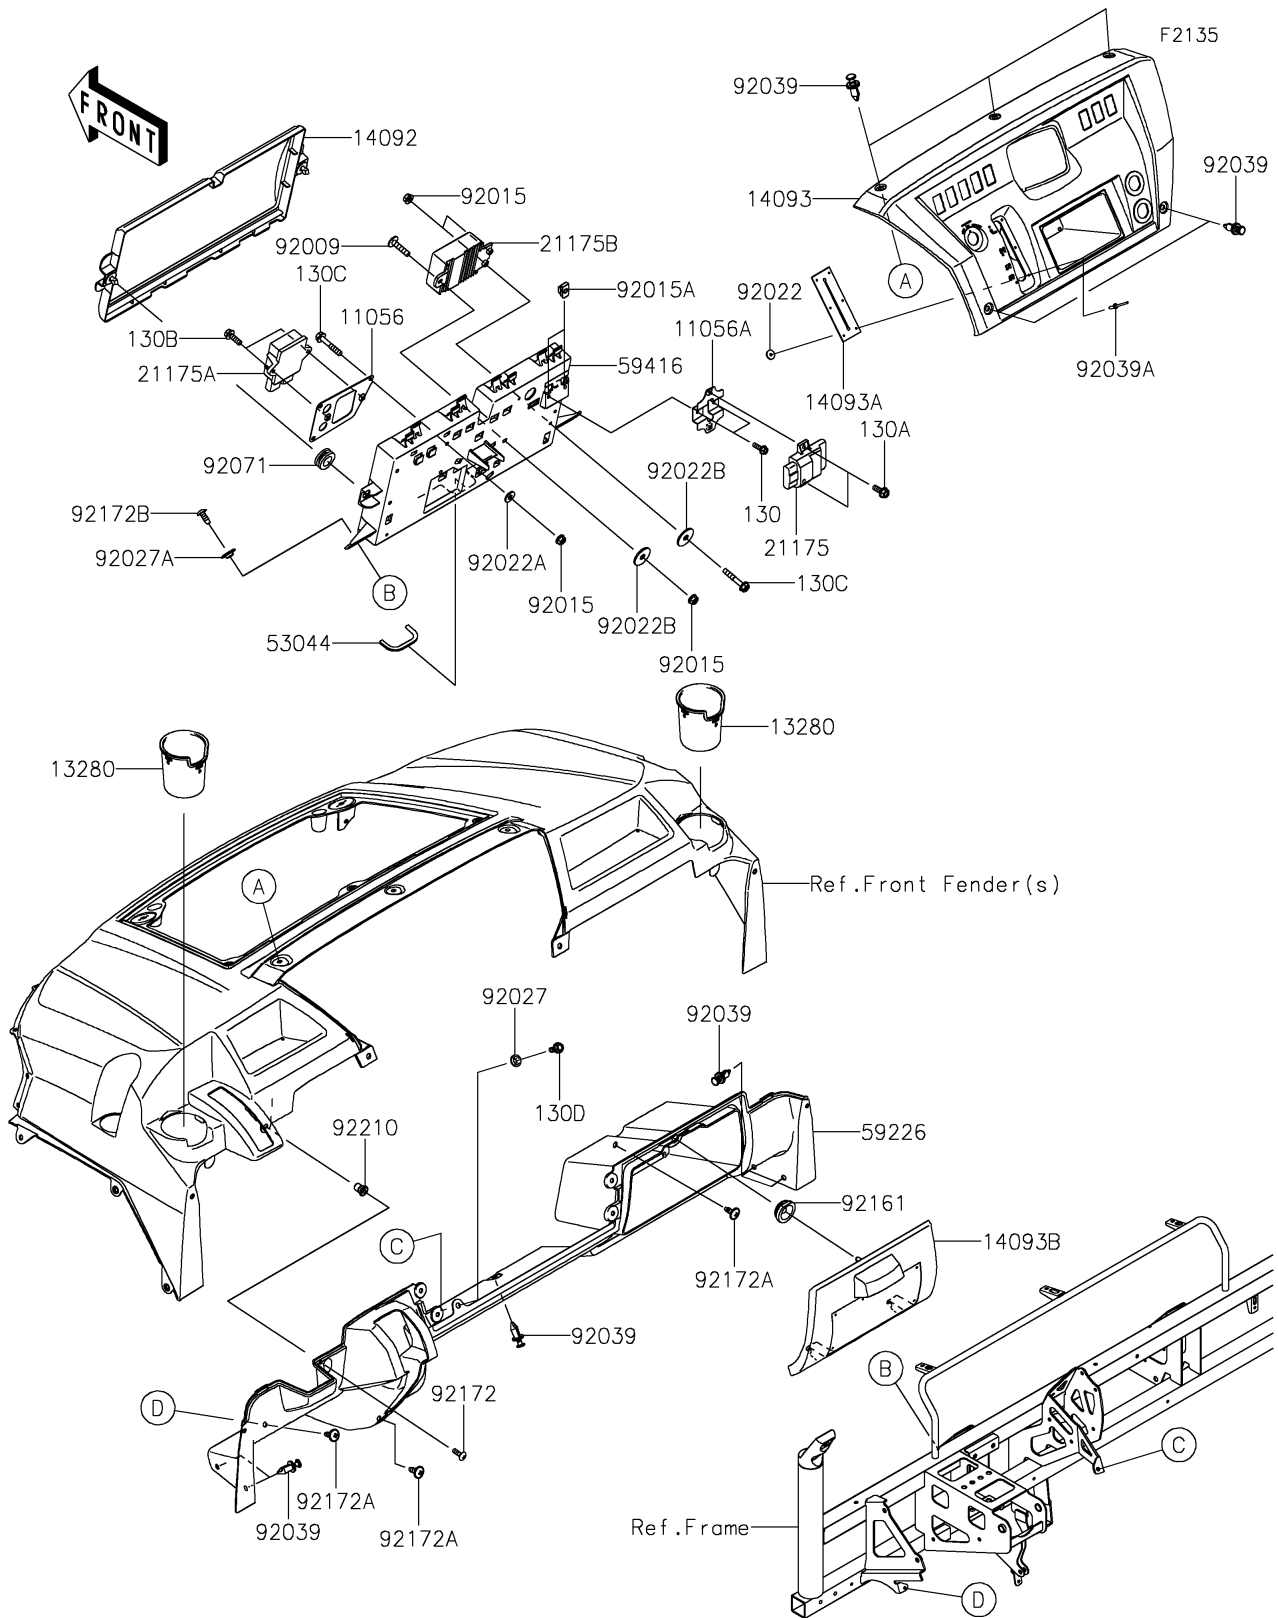

2019 PARTS DIAGRAM

Front Box

2019 PARTS LIST

Front Box

ITEM NAME	PART NUMBER	QUANTITY
BRACKET,SOLENOID (Ref # 11056)	11056-7476	1
BRACKET,CONTROLLER (Ref # 11056A)	11056-7477	1
BOLT-FLANGED,5X16 (Ref # 130)	130BA0516	1
BOLT-FLANGED,6X16 (Ref # 130A)	130BA0616	1
BOLT-FLANGED,6X18 (Ref # 130B)	130BA0618	1
BOLT-FLANGED,6X35 (Ref # 130C)	130BA0635	1
BOLT-FLANGED,6X16 (Ref # 130D)	130CA0616	1
HOLDER,CUP (Ref # 13280)	13280-0774	1
COVER,ELECTRIC BOX (Ref # 14092)	14092-1197	1
COVER,DASHBOARD (Ref # 14093)	14093-0072	1
COVER,SHIFT LEVER (Ref # 14093A)	14093-0146	1
COVER,GLOVE BOX (Ref # 14093B)	14093-0611	1
ECU,VEHICLE CONTROLLER(DRIVE) (Ref # 21175)	21175-1105	1
ECU,AIR PRESSURE SENSOR(FUEL) (Ref # 21175A)	21175-1113	1
ECU,ELECTRIC POWER STEERING (Ref # 21175B)	21175-1185	1
TRIM (Ref # 53044)	53044-0572	1
PANEL-CONTROL (Ref # 59226)	59226-0042	1
CASE-ELECTRIC (Ref # 59416)	59416-0025	1
SCREW,6X28,BLACK (Ref # 92009)	92009-1400	1
NUT,FLANGED,6MM (Ref # 92015)	92015-1367	1
NUT,5MM (Ref # 92015A)	92015-1627	1
WASHER,3.3X12X1.2 (Ref # 92022)	92022-1407	1
WASHER (Ref # 92022A)	92022-2247	1
WASHER,6.5X22X1.6 (Ref # 92022B)	92022-237	1
COLLAR,L=4.6 (Ref # 92027)	92027-1168	1
COLLAR,L=5.1 (Ref # 92027A)	92027-1260	1
RIVET (Ref # 92039)	92039-0776	1
RIVET (Ref # 92039A)	92039-1231	1
GROMMET (Ref # 92071)	92071-1131	1

2019 PARTS LIST

Front Box

ITEM NAME	PART NUMBER	QUANTITY
DAMPER,7.8X30X11 (Ref # 92161)	92161-1953	1
SCREW,5MM (Ref # 92172)	92172-0292	1
SCREW,6X16 (Ref # 92172A)	92172-0711	1
SCREW,TAPPING,6X16 (Ref # 92172B)	92172-0739	1
NUT,WELL,5MM (Ref # 92210)	92210-0370	1