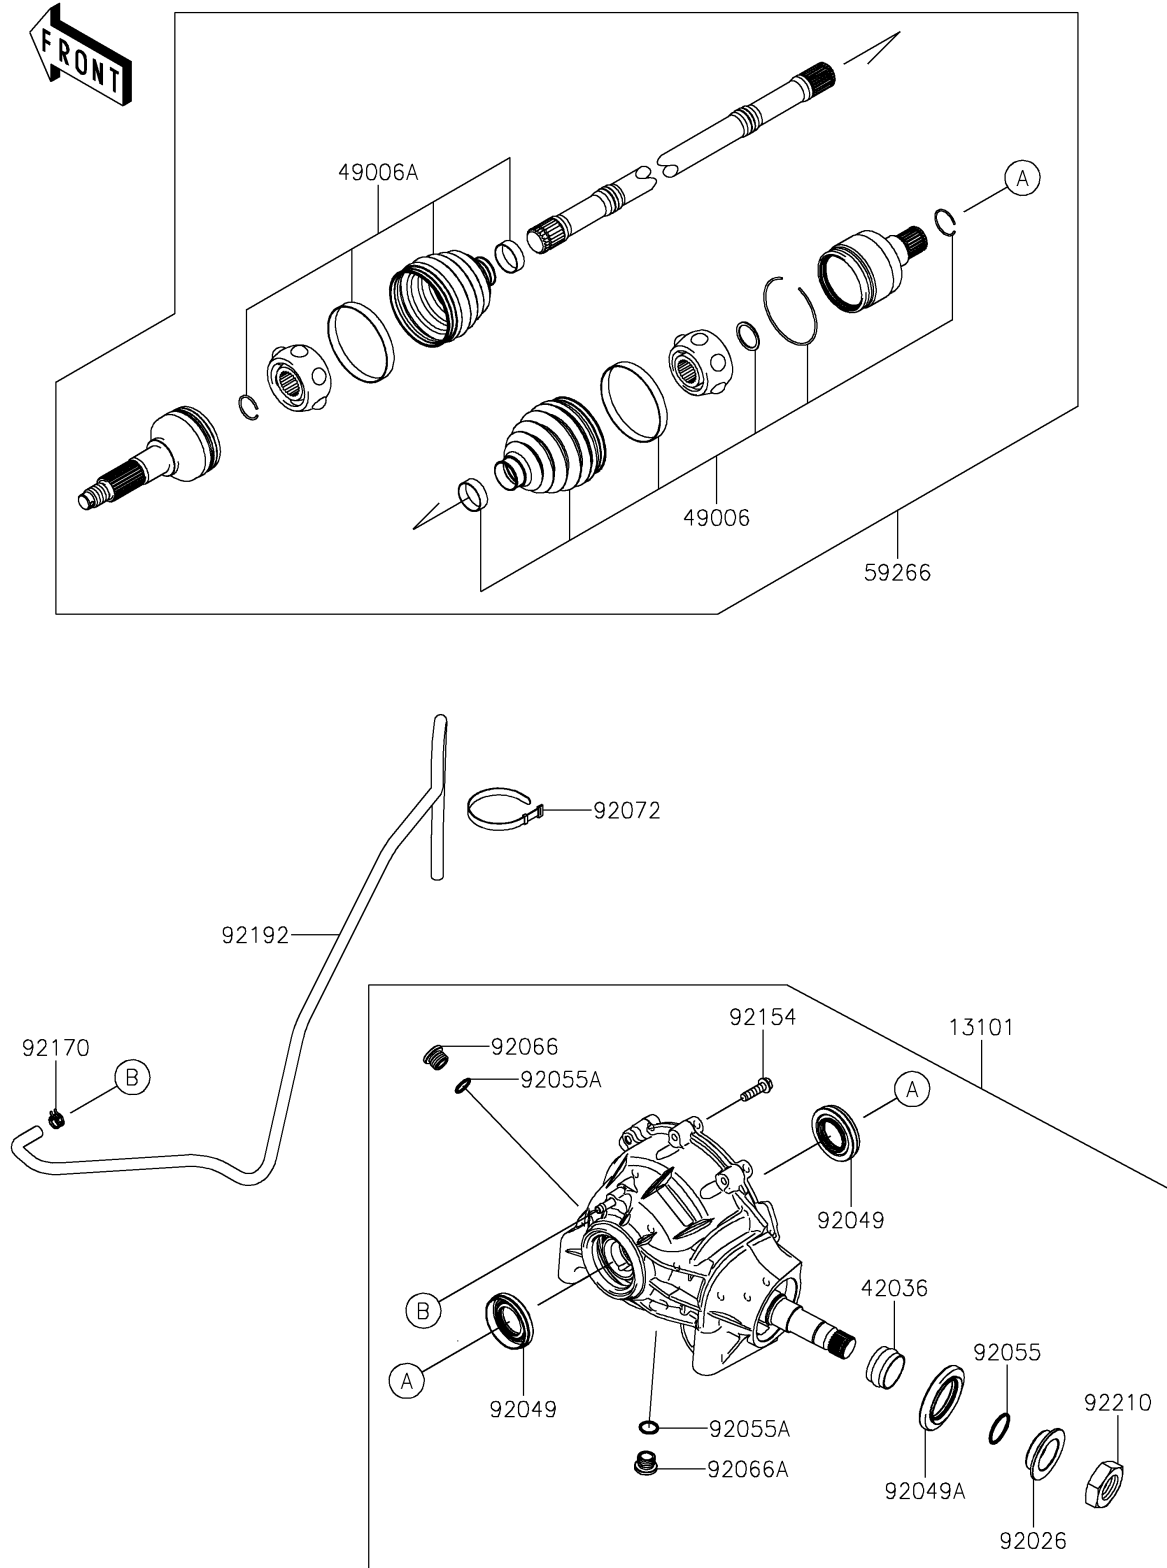

2019 PARTS DIAGRAM

Drive Shaft-Front

E3136

2019 PARTS LIST

Drive Shaft-Front

ITEM NAME	PART NUMBER	QUANTITY
GEAR-ASSY,FRONT DIFFERENTIAL (Ref # 13101)	13101-0680	1
SLEEVE (Ref # 42036)	42036-0741	1
BOOT,INSIDE (Ref # 49006)	49006-0578	1
BOOT,OUTSIDE (Ref # 49006A)	49006-0584	1
JOINT-BALL,FR (Ref # 59266)	59266-0710	1
SPACER (Ref # 92026)	92026-0776	1
SEAL-OIL,33X60X7 (Ref # 92049)	92049-0760	1
SEAL-OIL,44X72X7 (Ref # 92049A)	92049-0766	1
RING-O (Ref # 92055)	92055-0788	1
RING-O,15.3X2.2 (Ref # 92055A)	92055-0830	1
PLUG (Ref # 92066)	92066-0777	1
PLUG (Ref # 92066A)	92066-0778	1
BAND,L=186 (Ref # 92072)	92072-056	1
BOLT,FLANGED,8X30 (Ref # 92154)	92154-1370	1
CLAMP (Ref # 92170)	92170-2082	1
TUBE,BREATHING (Ref # 92192)	92192-1341	1
NUT (Ref # 92210)	92210-0894	1