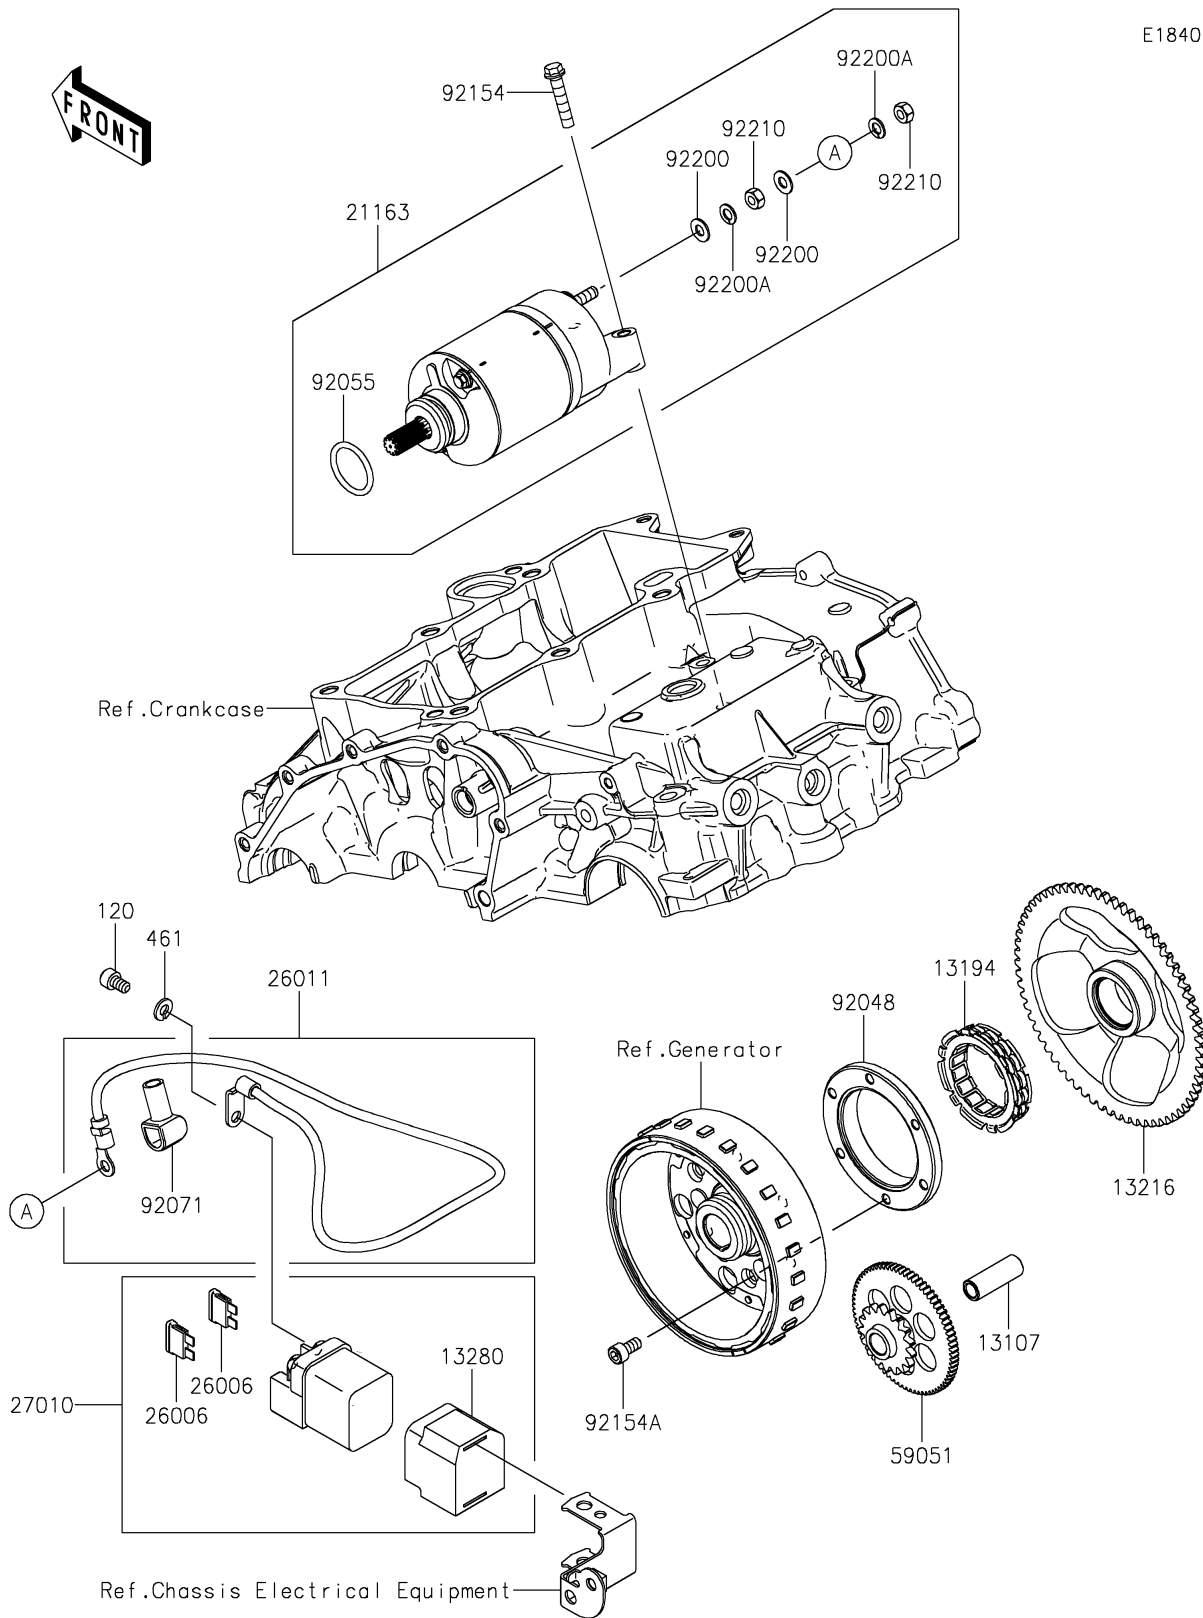

2018 NINJA® 400 PARTS DIAGRAM

Starter Motor

E1840

2018 NINJA® 400 PARTS LIST

Starter Motor

ITEM NAME	PART NUMBER	QUANTITY
BOLT-SOCKET,6X10 (Ref # 120)	120CA0610	1
SHAFT,IDLER (Ref # 13107)	13107-0861	1
CLUTCH-ONEWAY (Ref # 13194)	13194-1096	1
GEAR-COMP,ONEWAY CLUTCH,67T (Ref # 13216)	13216-0895	1
HOLDER (Ref # 13280)	13280-0301	1
STARTER-ELECTRIC (Ref # 21163)	21163-0782	1
FUSE,BLADE,30A,GREEN (Ref # 26006)	26006-1006	1
WIRE-LEAD,STARTER (Ref # 26011)	26011-1867	1
SWITCH,MAGNETIC (Ref # 27010)	27010-0099	1
WASHER-SPRING,6MM (Ref # 461)	461DA0600	1
GEAR-SPUR,IDLER (Ref # 59051)	59051-0799	1
RACE (Ref # 92048)	92048-0024	1
RING-O (Ref # 92055)	92055-0822	1
GROMMET (Ref # 92071)	92071-0024	1
BOLT,FLANGED,6X30 (Ref # 92154)	92154-1773	1
BOLT,SOCKET,6X12 (Ref # 92154A)	92154-1889	1
WASHER (Ref # 92200)	92200-1678	1
WASHER (Ref # 92200A)	92200-1679	1
NUT (Ref # 92210)	92210-1664	1