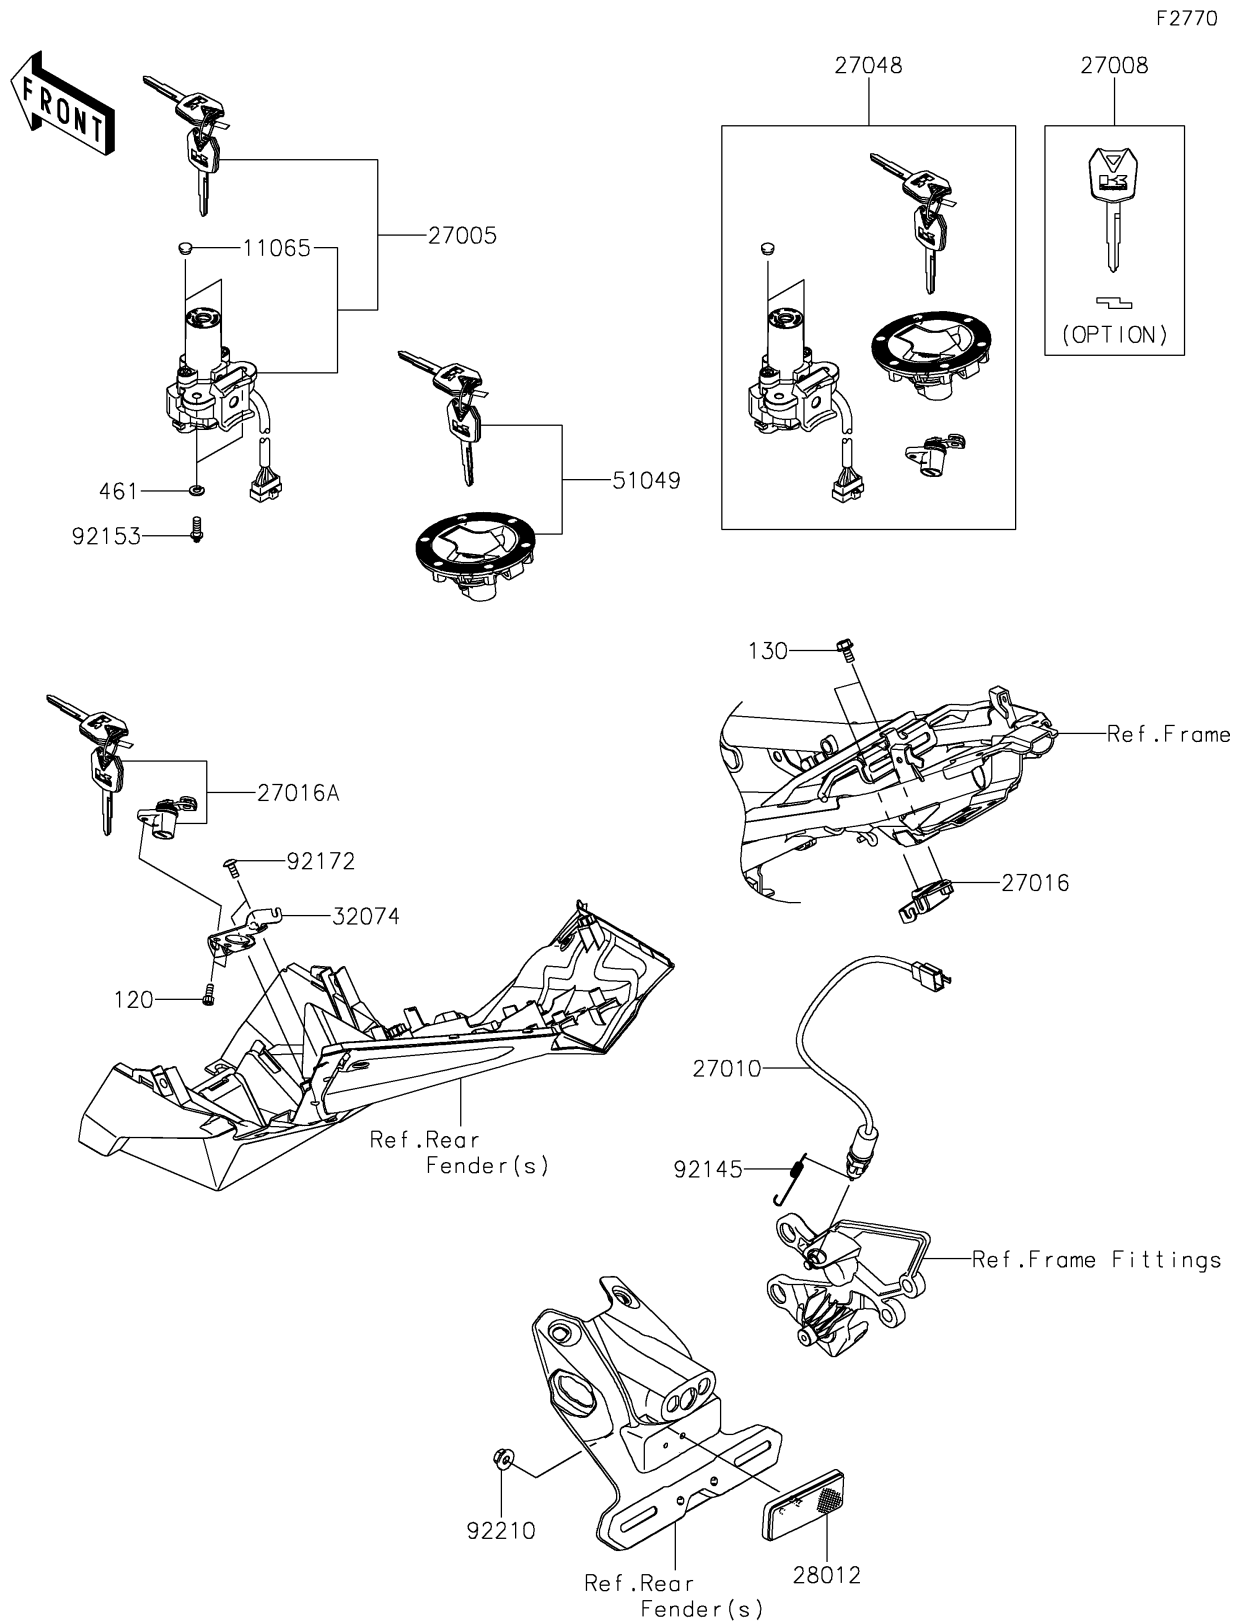

## 2017 Z250SL PARTS DIAGRAM

### Ignition Switch

## 2017 Z250SL PARTS LIST

### Ignition Switch

ITEM NAME	PART NUMBER	QUANTITY
CAP,IGNITION SWITCH (Ref # 11065)	11065-0708	1
BOLT-SOCKET,5X12 (Ref # 120)	120CA0512	1
BOLT-FLANGED,6X12 (Ref # 130)	130BA0612	1
SWITCH-ASSY-IGNITION (Ref # 27005)	27005-5157	1
KEY-LOCK,BLANK (Ref # 27008)	27008-0053	1
SWITCH,RR BRAKE (Ref # 27010)	27010-0758	1
LOCK-ASSY,SEAT STRIKER (Ref # 27016)	27016-0008	1
LOCK-ASSY,SEAT (Ref # 27016A)	27016-5353	1
SWITCH-ASSY (Ref # 27048)	27048-5069	1
REFLECTOR-REFLEX (Ref # 28012)	28012-1077	1
BRACKET-LOCK (Ref # 32074)	32074-0019	1
WASHER-SPRING,6MM (Ref # 461)	461DA0600	1
CAP-TANK,FUEL (Ref # 51049)	51049-5009	1
SPRING (Ref # 92145)	92145-0989	1
BOLT,TORX,6X16 (Ref # 92153)	92153-0967	1
SCREW,5X12 (Ref # 92172)	92172-0857	1
NUT,FLANGED,5MM (Ref # 92210)	92210-0007	1