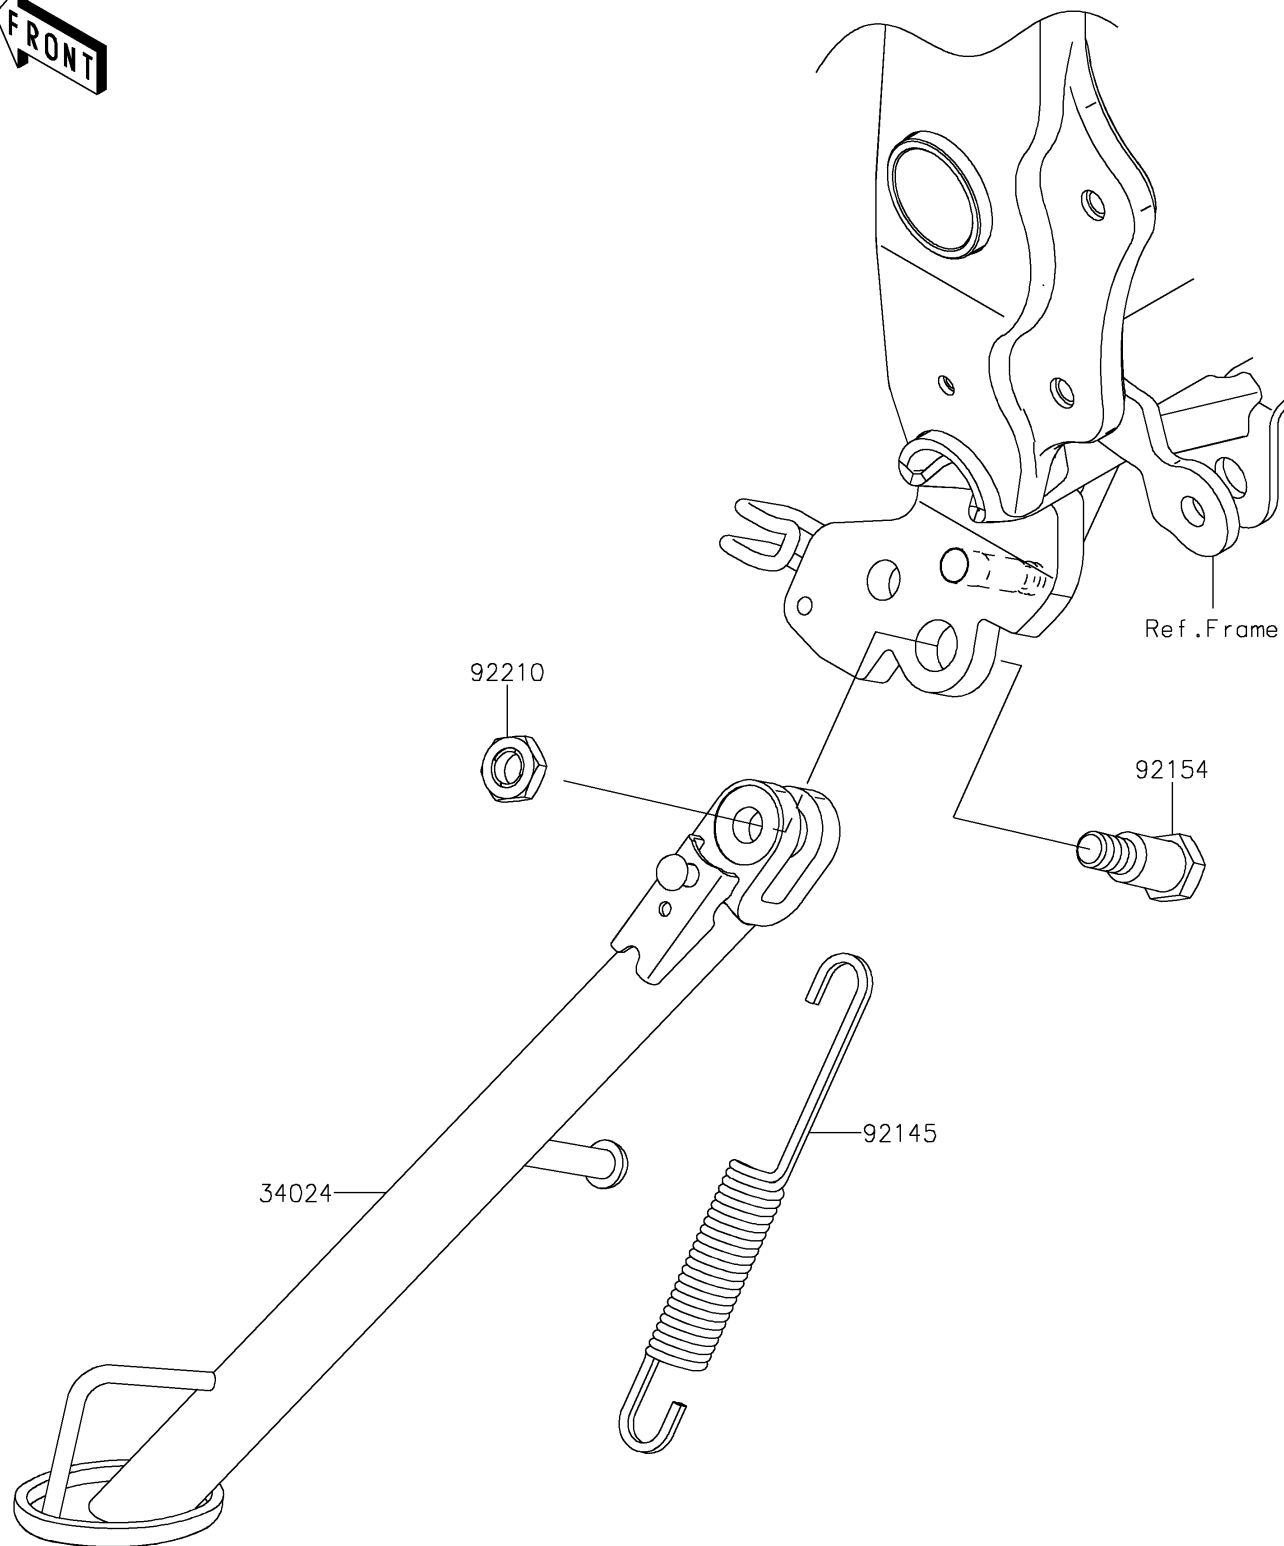

2017 Z250SL PARTS DIAGRAM

Stand(s)

F2190

2017 Z250SL PARTS LIST

Stand(s)

ITEM NAME	PART NUMBER	QUANTITY
STAND-SIDE (Ref # 34024)	34024-0138	1
SPRING,SIDE STAND (Ref # 92145)	92145-0976	1
BOLT,10X35.5 (Ref # 92154)	92154-1023	1
NUT,LOCK,10MM (Ref # 92210)	92210-0784	1