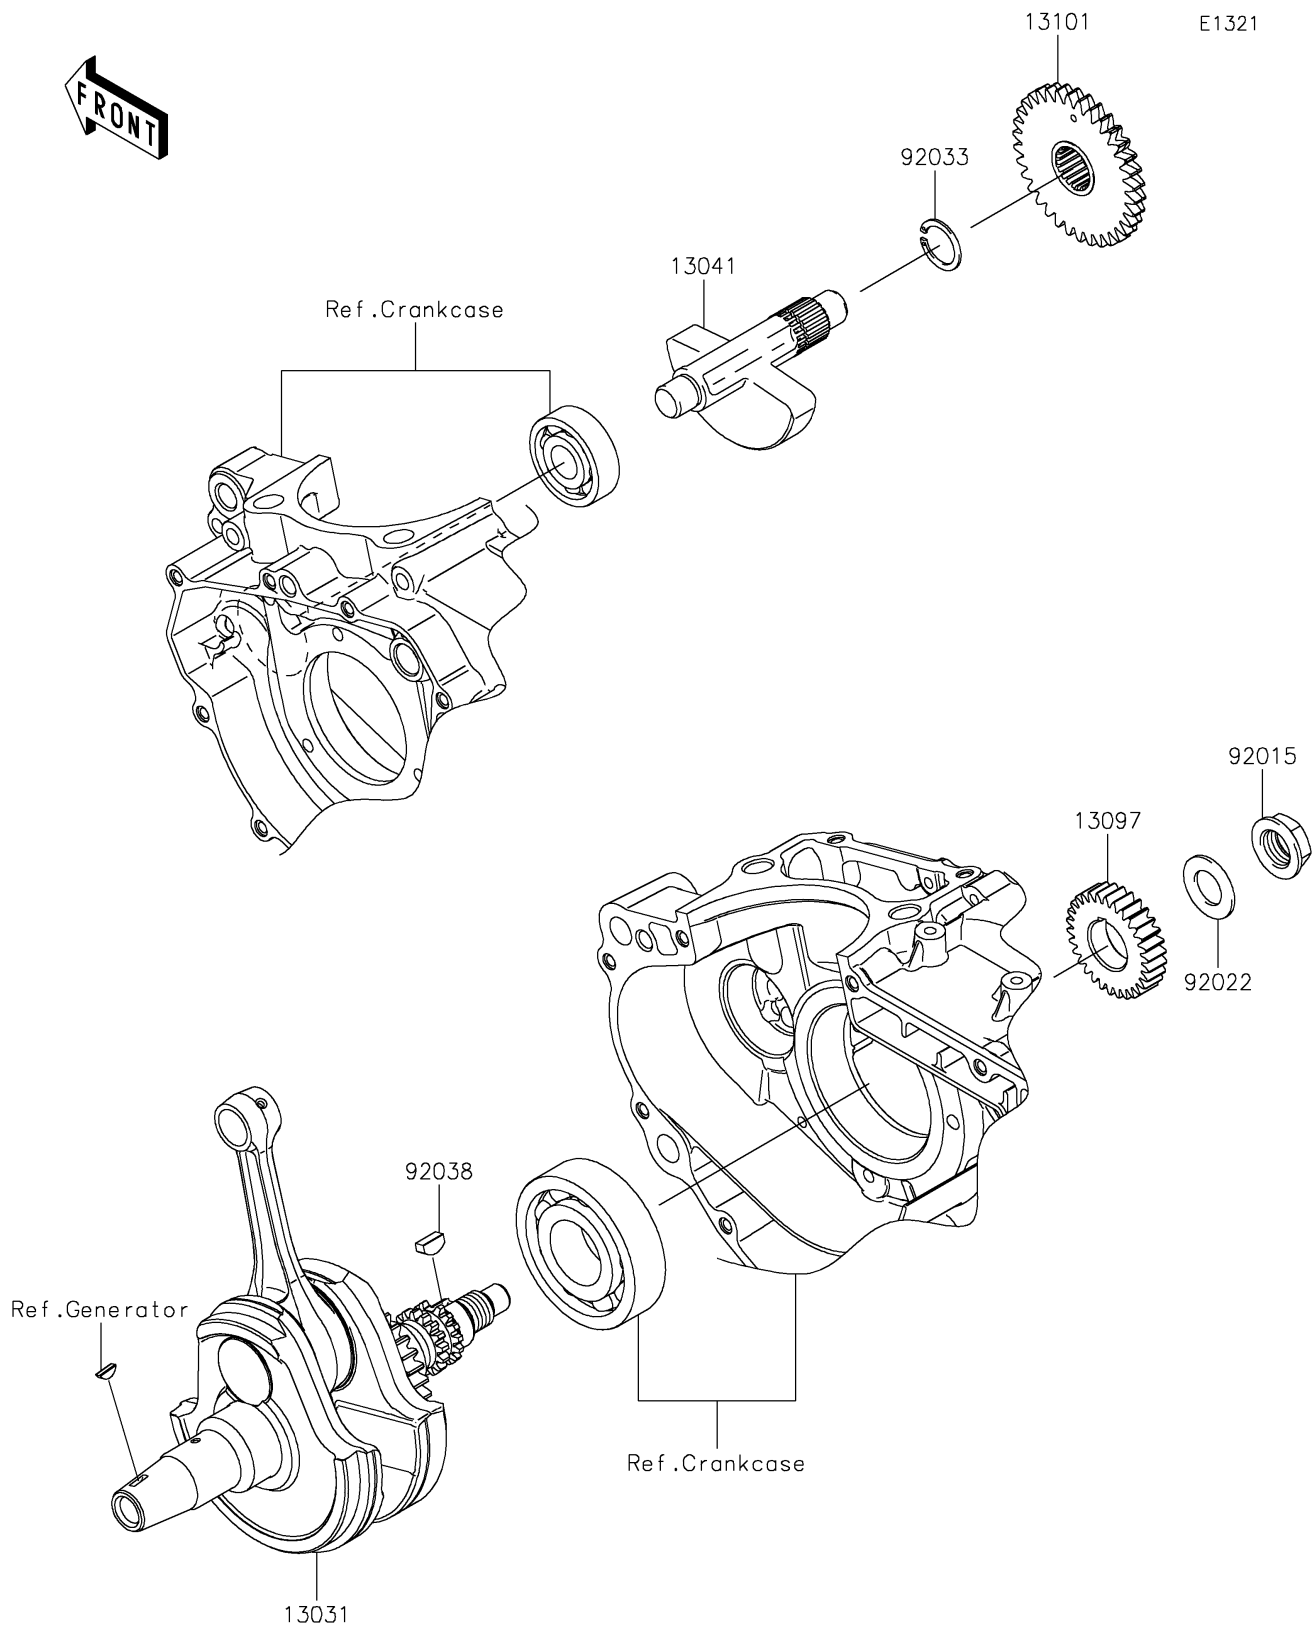

2017 Z250SL PARTS DIAGRAM

Crankshaft

2017 Z250SL PARTS LIST

Crankshaft

ITEM NAME	PART NUMBER	QUANTITY
CRANKSHAFT-COMP (Ref # 13031)	13031-0775	1
BALANCER (Ref # 13041)	13041-0001	1
GEAR-PRIMARY SPUR,30T (Ref # 13097)	13097-0087	1
GEAR-ASSY,BALANCER (Ref # 13101)	13101-0629	1
NUT,16MM (Ref # 92015)	92015-1581	1
WASHER,16.3X29X1.75 (Ref # 92022)	92022-1356	1
RING-SNAP,18MM (Ref # 92033)	92033-029	1
KEY (Ref # 92038)	92038-1057	1