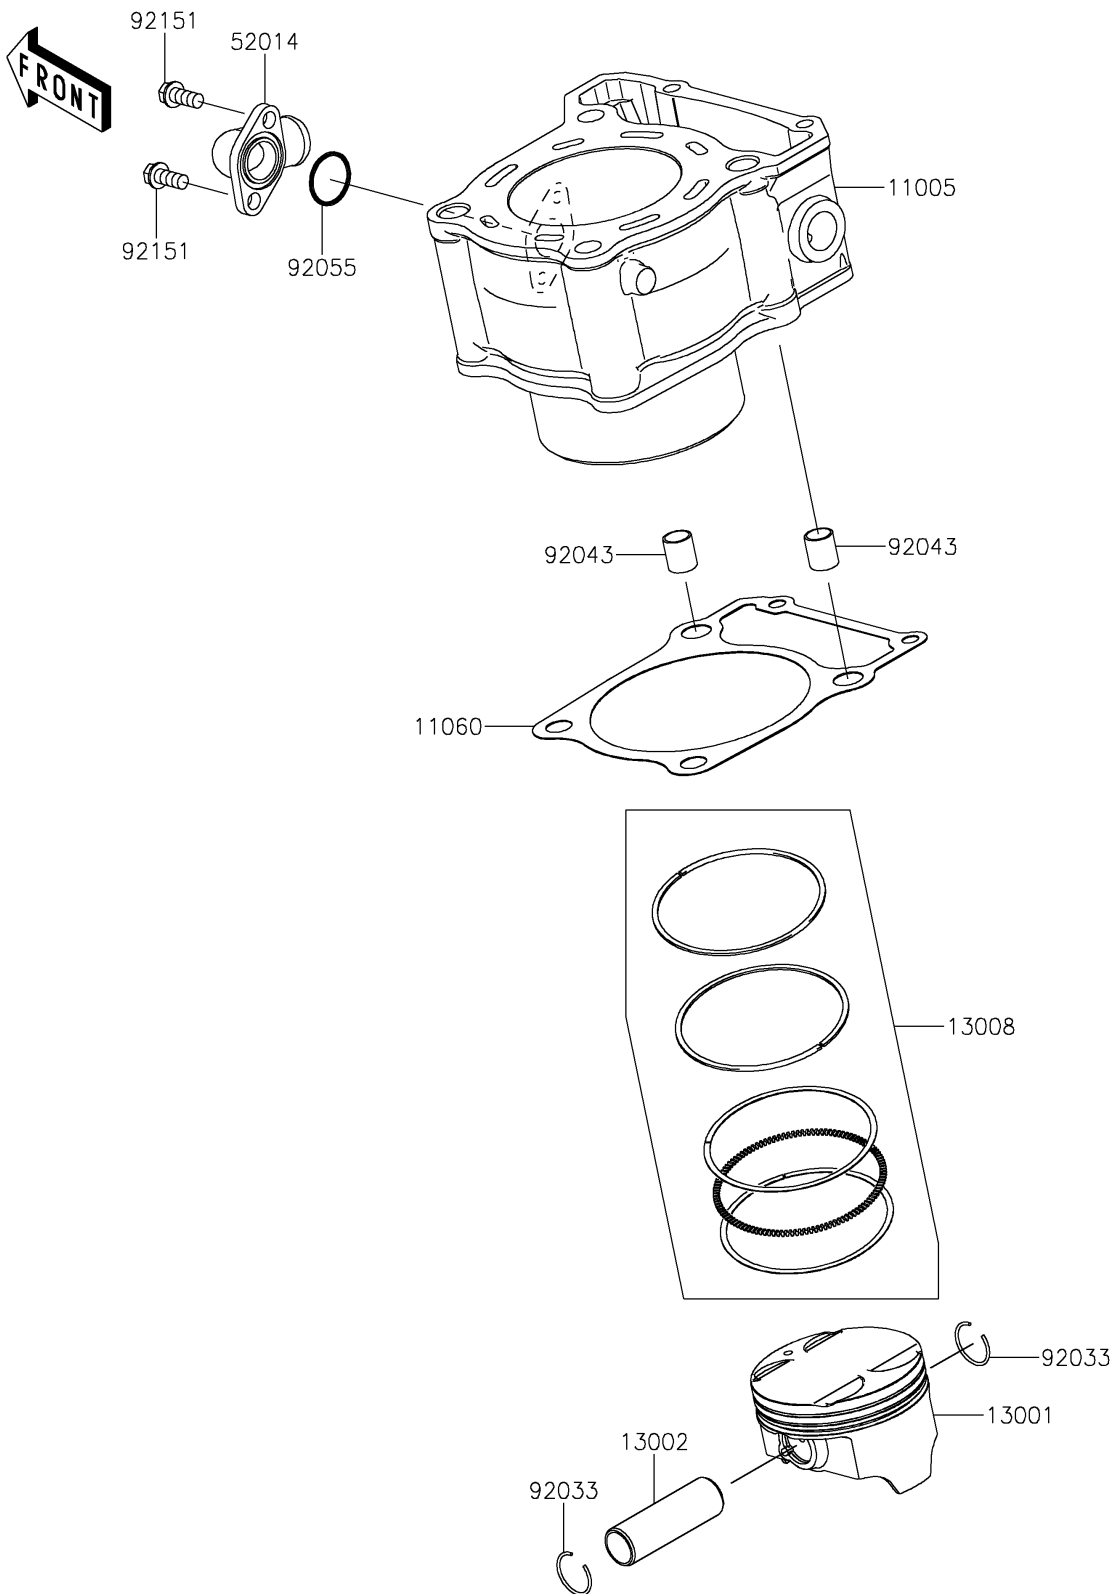

2017 Z250SL PARTS DIAGRAM

Cylinder/Piston(s)

E1120

2017 Z250SL PARTS LIST

Cylinder/Piston(s)

ITEM NAME	PART NUMBER	QUANTITY
CYLINDER-ENGINE (Ref # 11005)	11005-0655	1
GASKET,CYLINDER BASE (Ref # 11060)	11060-1740	1
PISTON-ENGINE (Ref # 13001)	13001-0753	1
PIN-PISTON (Ref # 13002)	13002-1073	1
RING-SET-PISTON (Ref # 13008)	13008-0050	1
ELBOW (Ref # 52014)	52014-0010	1
RING-SNAP (Ref # 92033)	92033-1054	1
PIN,10.1X12X14 (Ref # 92043)	92043-4009	1
RING-O,19.5X1.5 (Ref # 92055)	92055-055	1
BOLT,6X14 (Ref # 92151)	92151-1423	1