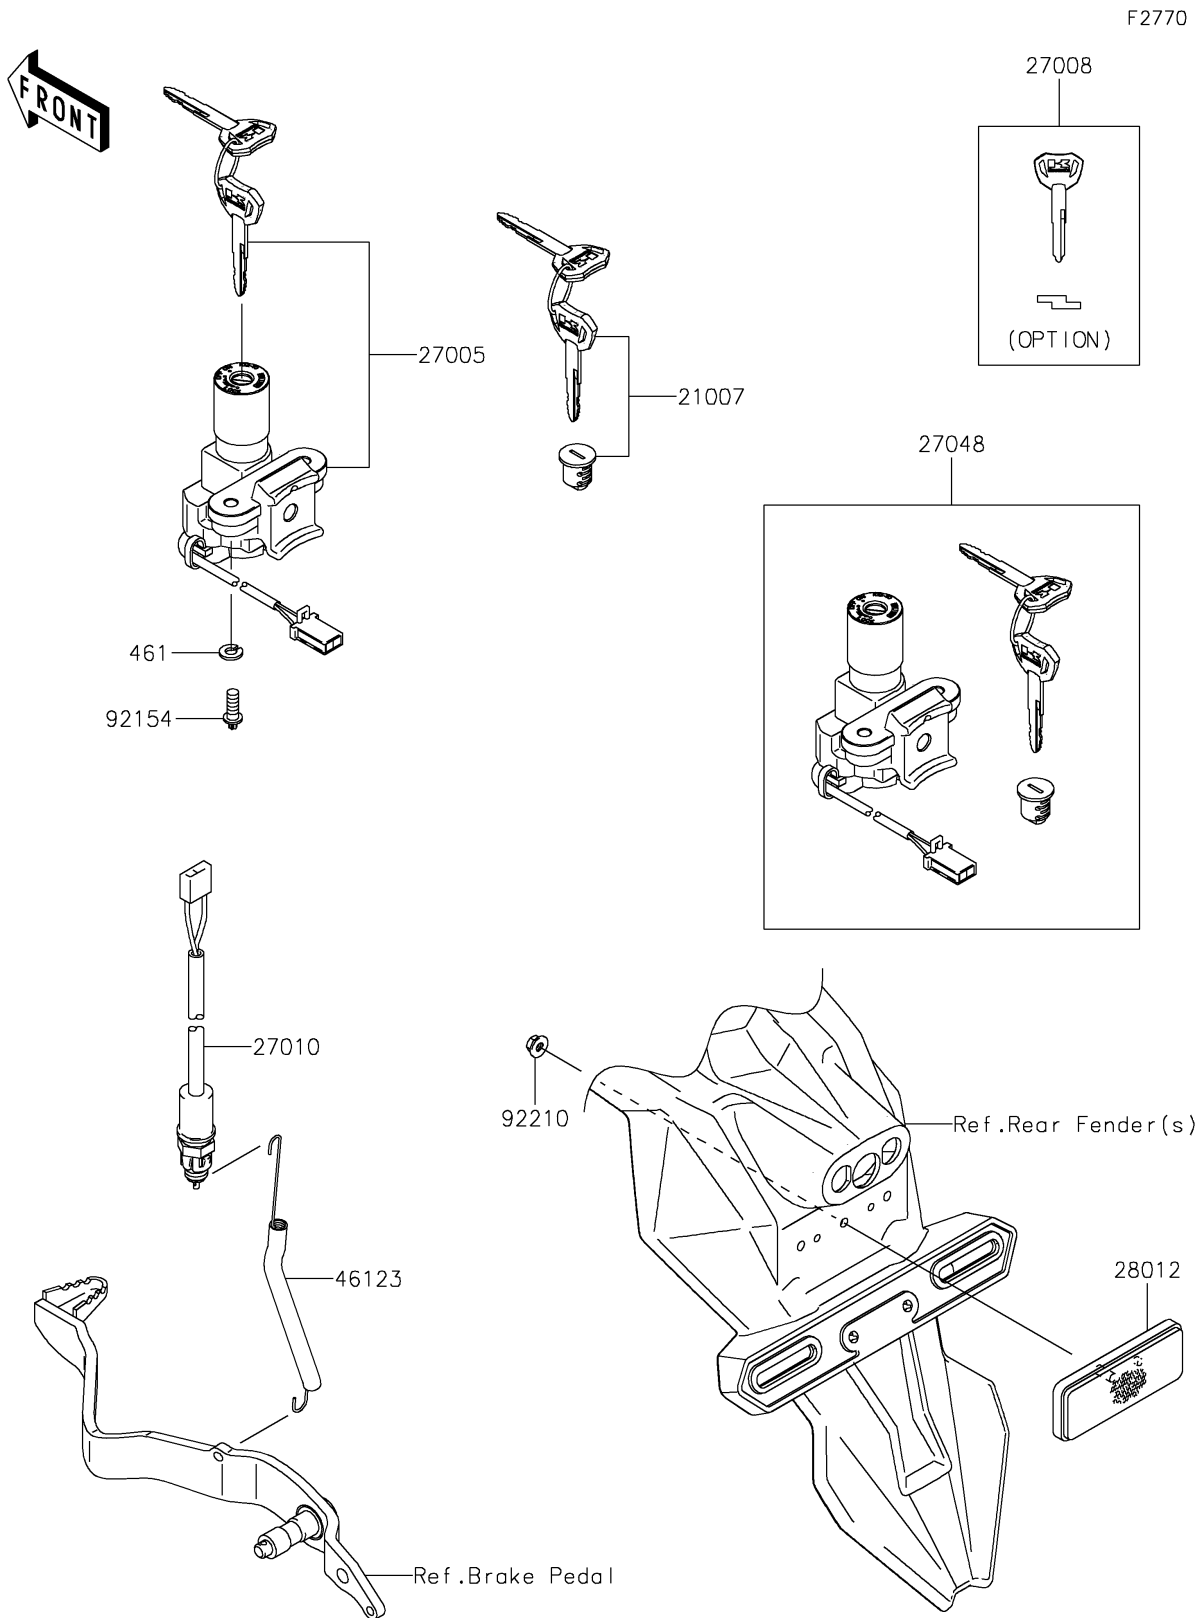

2018 PARTS DIAGRAM

Ignition Switch

2018 PARTS LIST

Ignition Switch

ITEM NAME	PART NUMBER	QUANTITY
ROTOR,LOCK,TANK CAP (Ref # 21007)	21007-5075	1
SWITCH-ASSY-IGNITION (Ref # 27005)	27005-0614	1
KEY-LOCK,BLANK (Ref # 27008)	27008-0559	1
SWITCH,REAR BRAKE (Ref # 27010)	27010-0106	1
SWITCH-ASSY (Ref # 27048)	27048-5085	1
REFLECTOR-REFLEX (Ref # 28012)	28012-1077	1
WASHER-SPRING,6MM (Ref # 461)	461DA0600	1
SPRING-COMP (Ref # 46123)	46123-0007	1
BOLT,TORX,6X16,MEC (Ref # 92154)	92154-3757	1
NUT,FLANGED,5MM (Ref # 92210)	92210-1607	1