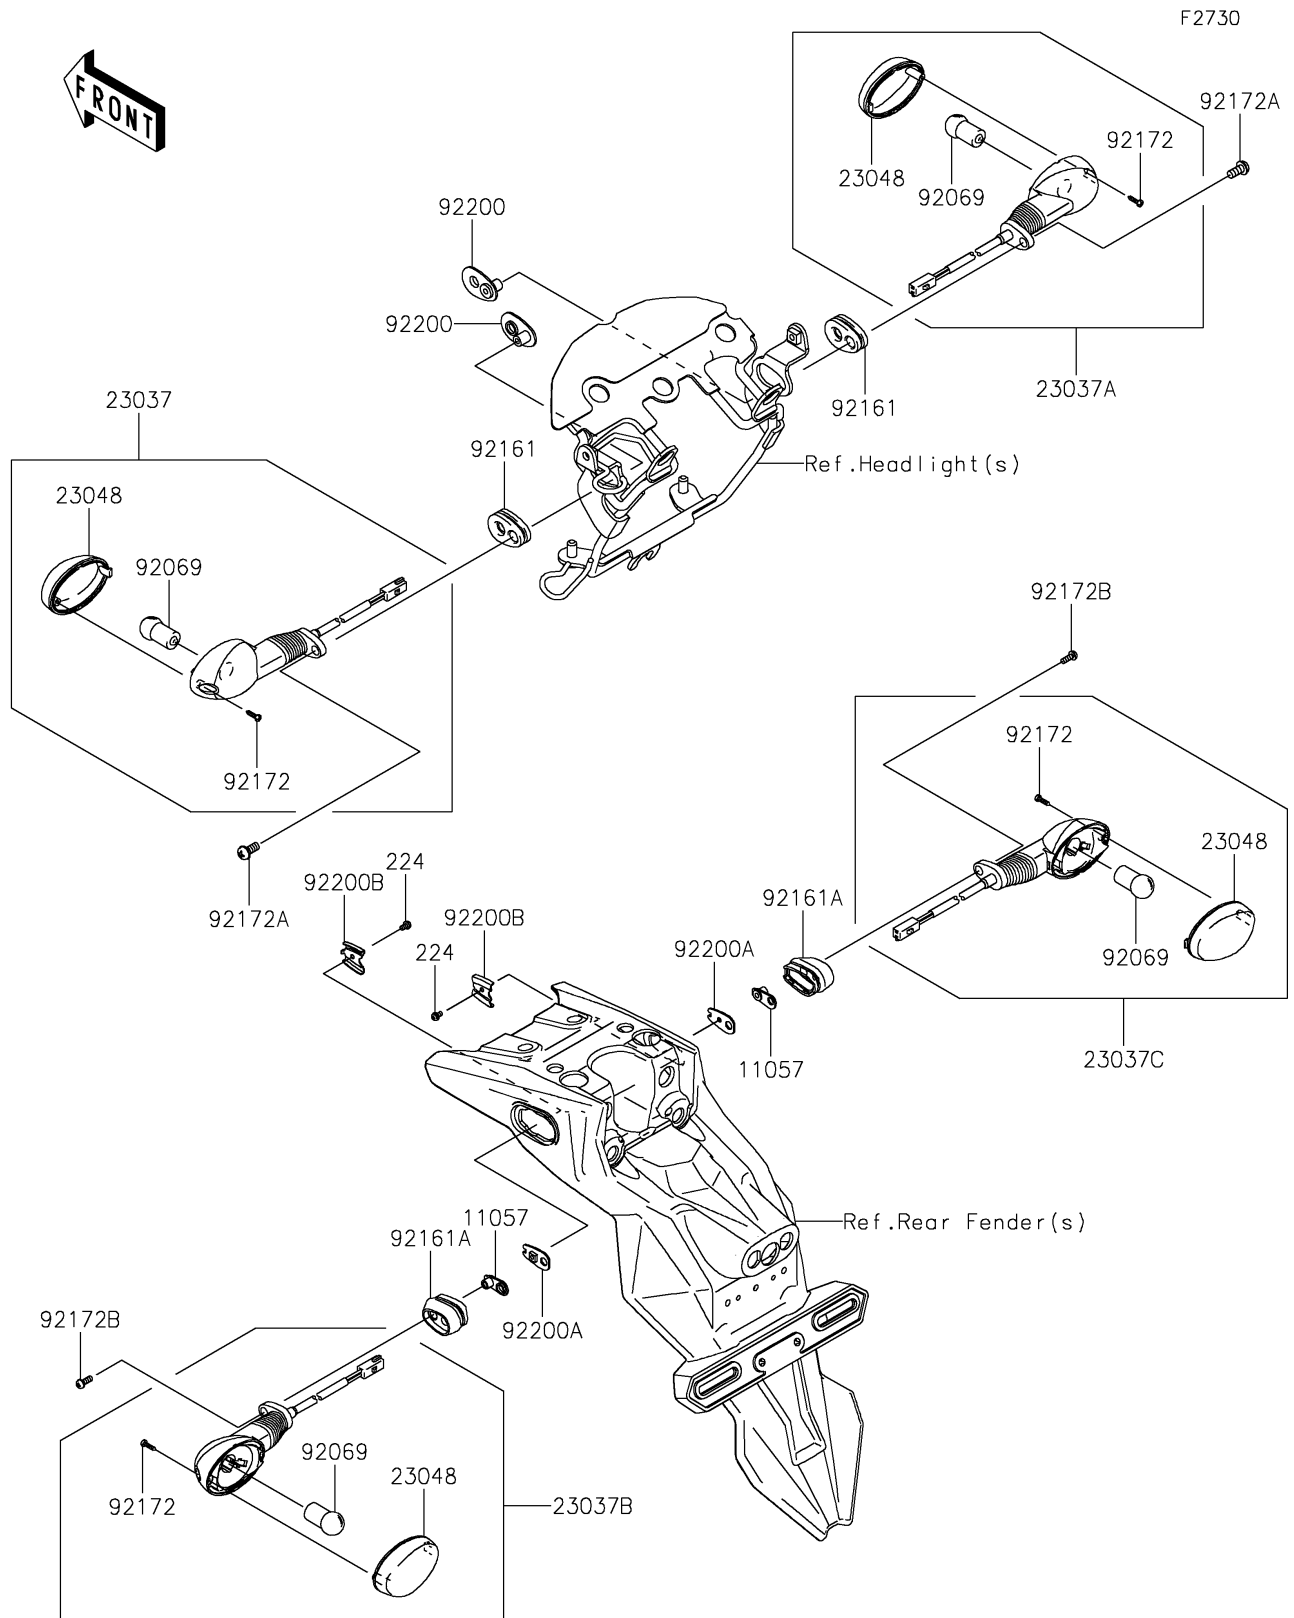

2018 PARTS DIAGRAM

Turn Signals

2018 PARTS LIST

Turn Signals

ITEM NAME	PART NUMBER	QUANTITY
BRACKET (Ref # 11057)	11057-1618	1
SCREW-PAN-WP-CROS,4X8 (Ref # 224)	224AB0408	1
LAMP-ASSY-SIGNAL,FR,LH (Ref # 23037)	23037-0372	1
LAMP-ASSY-SIGNAL,FR,RH (Ref # 23037A)	23037-0373	1
LAMP-ASSY-SIGNAL,RR,LH (Ref # 23037B)	23037-0374	1
LAMP-ASSY-SIGNAL,RR,RH (Ref # 23037C)	23037-0375	1
LENS-SIGNAL LAMP (Ref # 23048)	23048-0033	1
BULB,12V 10W (Ref # 92069)	92069-0003	1
DAMPER,MOUNT,FR (Ref # 92161)	92161-2113	1
DAMPER,MOUNT,RR (Ref # 92161A)	92161-2114	1
SCREW,TAPPING,2.9X13 (Ref # 92172)	92172-0343	1
SCREW,6X14 (Ref # 92172A)	92172-0497	1
SCREW-PAN-WP-CROS,6X14 (Ref # 92172B)	92172-1256	1
WASHER (Ref # 92200)	92200-0874	1
WASHER,W/NUT,M4 (Ref # 92200A)	92200-1978	1
WASHER (Ref # 92200B)	92200-1979	1